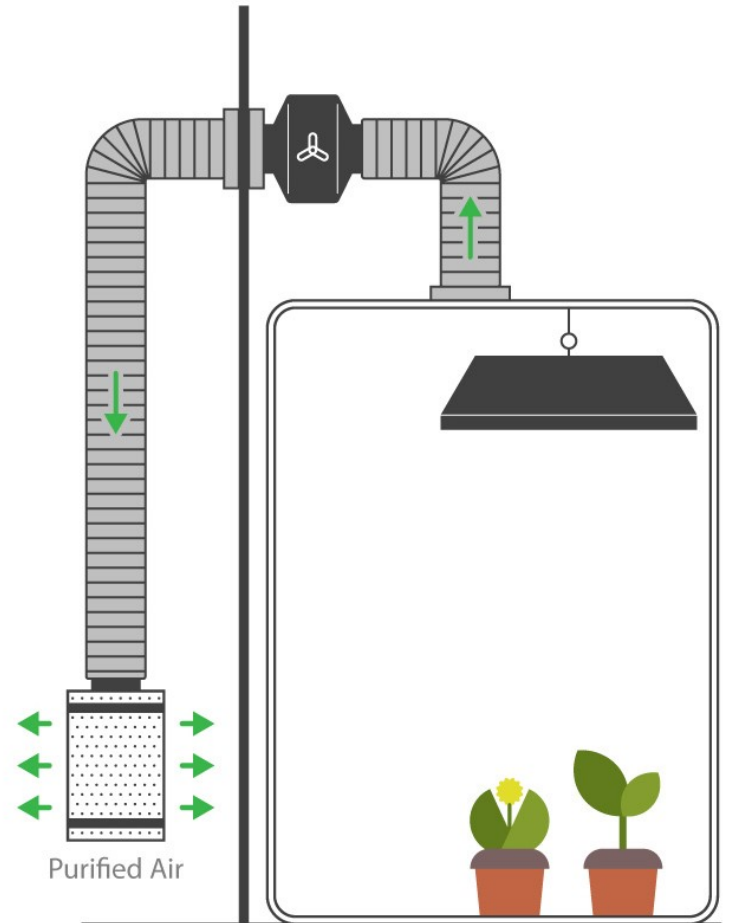

Purified Air

Indoor Grow Tent
Works as Exhaust Filter

Purified Air

Indoor Grow Tent
Works as Intake Filter