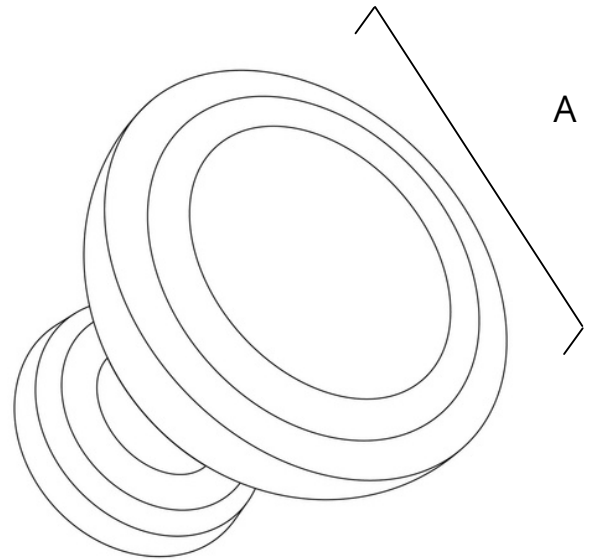

### DIMENSIONS

Center to center: single bore  
Diameter: 1.25 in. **(A)**  
Projection: 1.125 in.  
Weight: 0.12 lbs.

### INSTALLATION

#8-32 1 in. & 1.5 in. screws included

### THE BOISE COLLECTION INCLUDES:

- 1-1/4 in. round knob
- 1-1/4 in. square knob
- 2-3/4 in. center to center pull
- 3-1/2 in. center to center pull

\*All offered in matte black, satin brass, satin nickel, oil rubbed bronze, black nickel, satin copper, and vintage brass