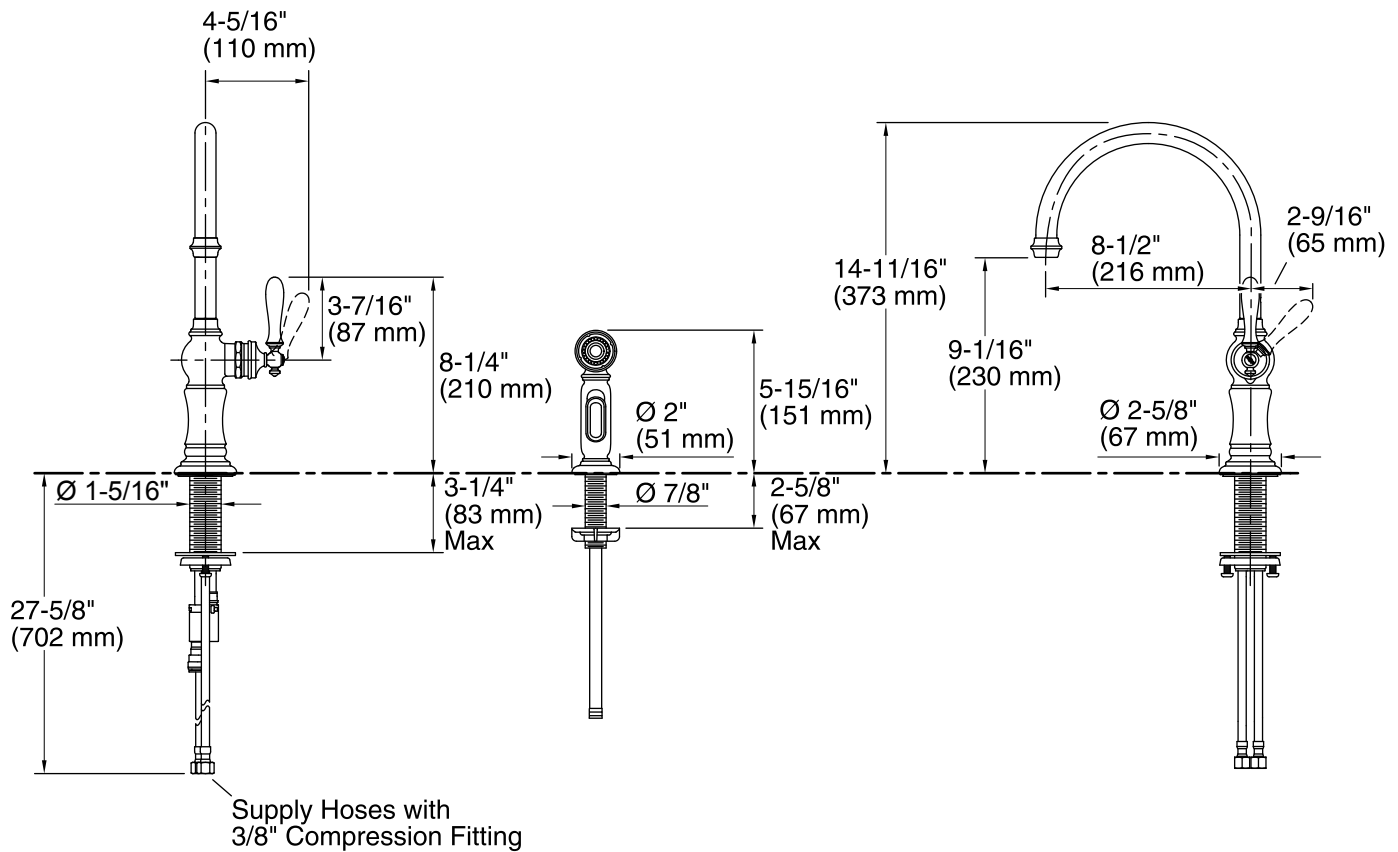

#### Features

- Matching two-function sidespray featuring Sweep™ Spray and BerrySoft™ provides convenience for cleaning and food prep.
- High-arch swing spout with 360-degree rotation offers superior clearance for filling pots and cleaning.
- Ceramic disc valves exceed industry longevity standards, ensuring durable performance for life.
- ProMotion® technology's light, quiet braided hose and swiveling ball joint make the sidespray easier and more comfortable to use.
- MasterClean™ sprayface features an easy-to-clean surface that withstands mineral buildup.
- Single lever handle is simple to use and makes adjusting water temperature easy.
- Temperature memory allows faucet to be turned on and off at the temperature set during prior usage.
- Available with 8-1/2" (216mm) swing spout reach.
- For two-hole or four-hole installation. (3-hole escutcheon available, sold separately model number K-99272.)
- Flexible connections for easy installation.
- 1.8 gallons (6.8 L) per minute maximum flow rate at 60 psi (4.1 bar).
- Meets CalGreen requirements for kitchen faucets.

### Technical Information

All product dimensions are nominal.

Spout reach: 8-1/2" (216 mm)