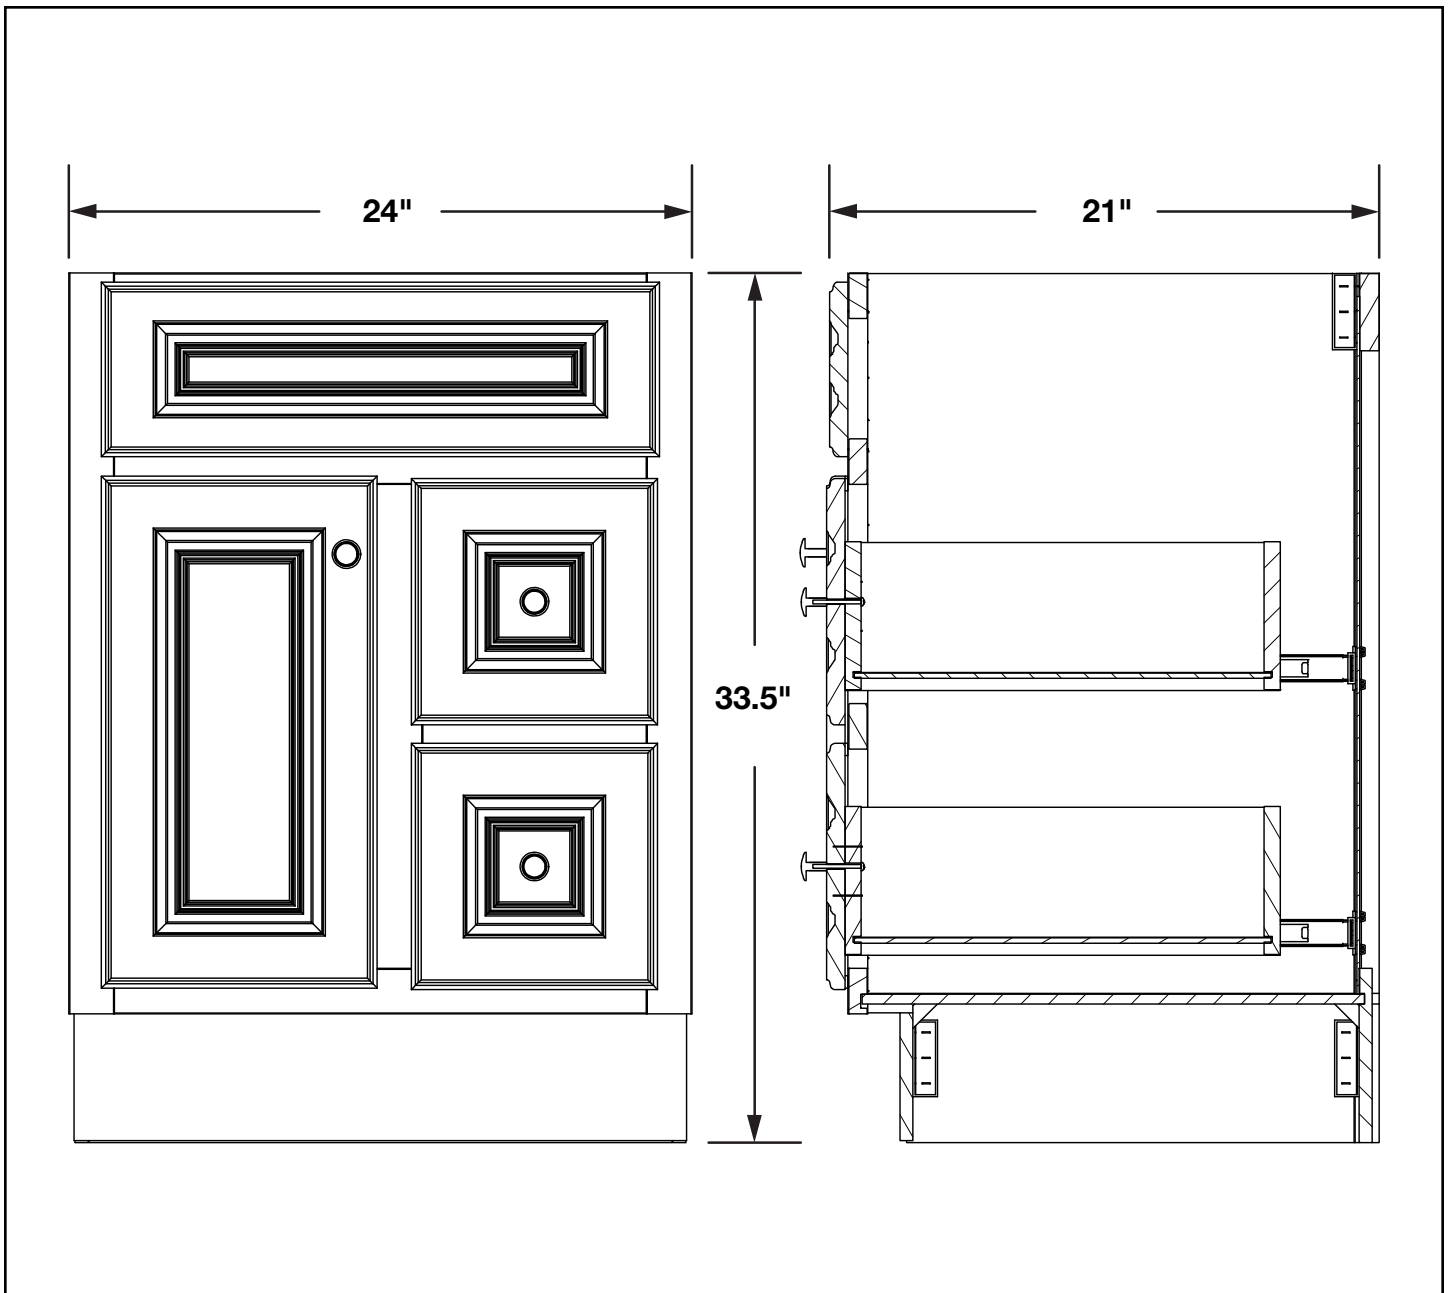

## HAMPTON SERIES - WHITE

24" Vanity Cabinet

HWH24DY

The information contained in this drawing is the sole property of RSI Home Products.  
Any reproduction in part or as a whole without the written permission of RSI Home Products is prohibited.