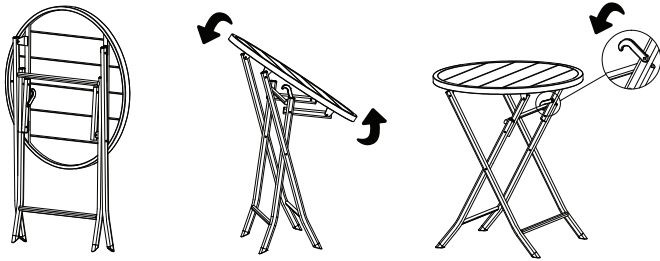

## 24.6 IN. STEEL ROUND FOLDING BISTRO TABLE

ITEM #1005 609 619  
1005 609 615  
MODEL #FTS41037-Bre  
FTS41037-DP

#### 1 OPENING THE TABLE

- Slide the table top upwards until the legs fully extend outward and latch the hook to the legs.