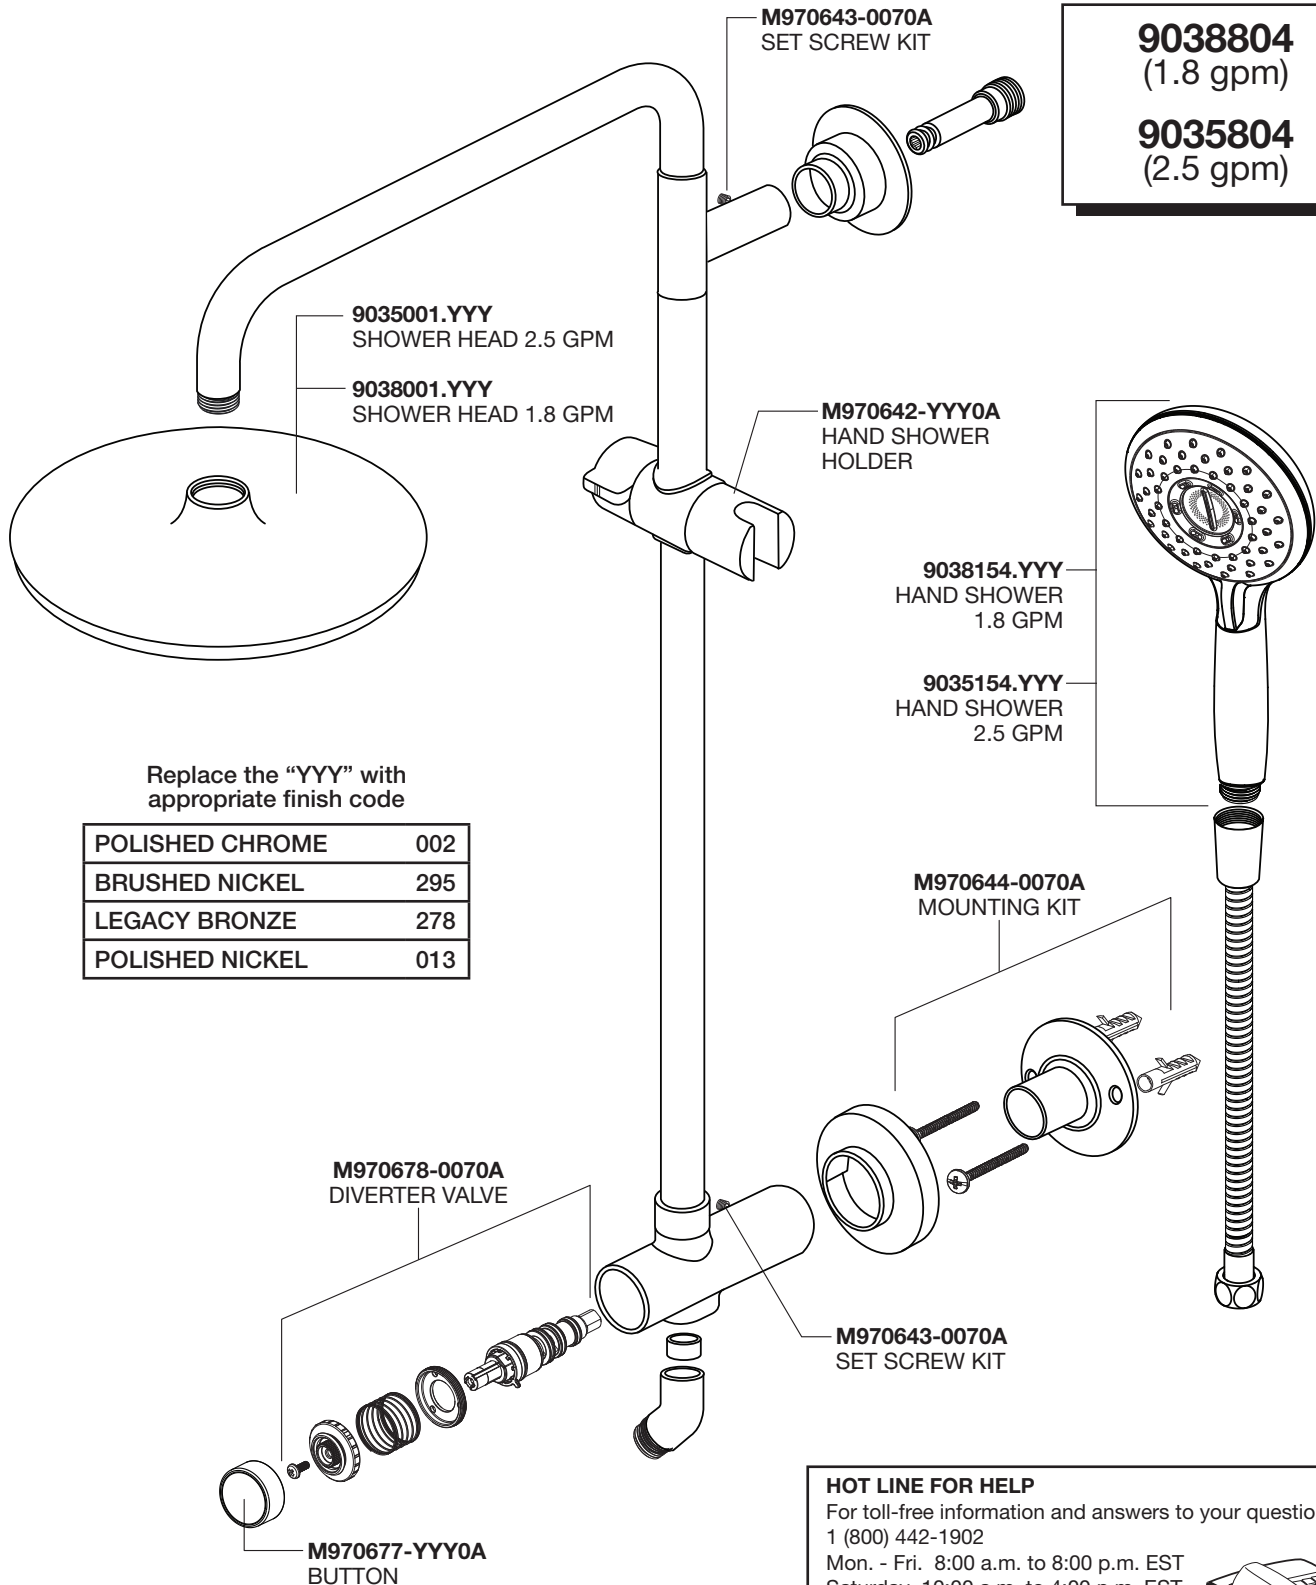

American Standard

Spectra Versa™ Shower System

MODEL NUMBER

9038804
(1.8 gpm)

9035804
(2.5 gpm)

Replace the "YYY" with appropriate finish code

| | |
|-----------------|-----|
| POLISHED CHROME | 002 |
| BRUSHED NICKEL | 295 |
| LEGACY BRONZE | 278 |
| POLISHED NICKEL | 013 |