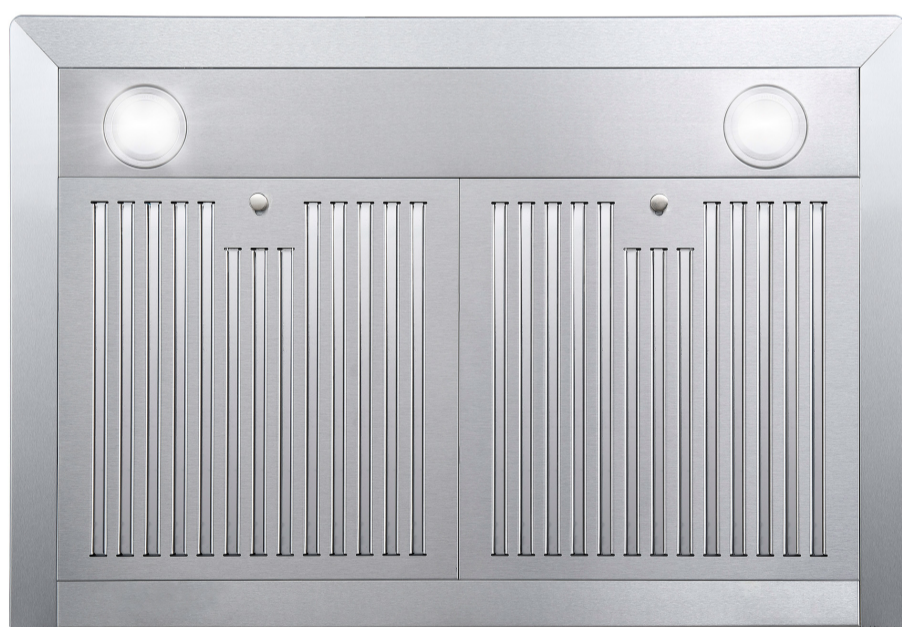

RANGE HOOD

SPECIFICATIONS

MODEL# COS-63175S

The perfect piece for any contemporary kitchen, Cosmo's COS-63175S Range Hood is powered by 380 CFM of suction, front LED lights and ARC-FLOW® Permanent Filters.

FEATURES

DESIGNED FOR WALL MOUNTING

3 FAN SPEEDS

380 CFM AIRFLOW CAPACITY

SOFT TOUCH CONTROLS WITH LCD DISPLAY

ARC-FLOW® PERMANENT FILTERS

2 FRONT LED LIGHTS

65 dB. FOR QUIET OPERATION

20-GAUGE, 430 GRADE STAINLESS STEEL

SEE PAGE 2 FOR DIMENSIONS

Size	30 Inch
Mounting Type	Wall Mount
Controls	Soft Touch with LCD Display
Filters	2x Stainless Steel Baffle Filters
Material	Stainless Steel
Air Flow	380 CFM
Noise Level	65dB (Max)

Vent Style	External
Lighting	2x Front LED
Voltage	120V / 60Hz
Wattage	180W
Included Components	Bulb(s), Damper, Exhaust Vent, Fan Hardware, Installation Kit, Power Cord

RANGE HOOD

MODEL# COS-63175S

DIMENSIONS