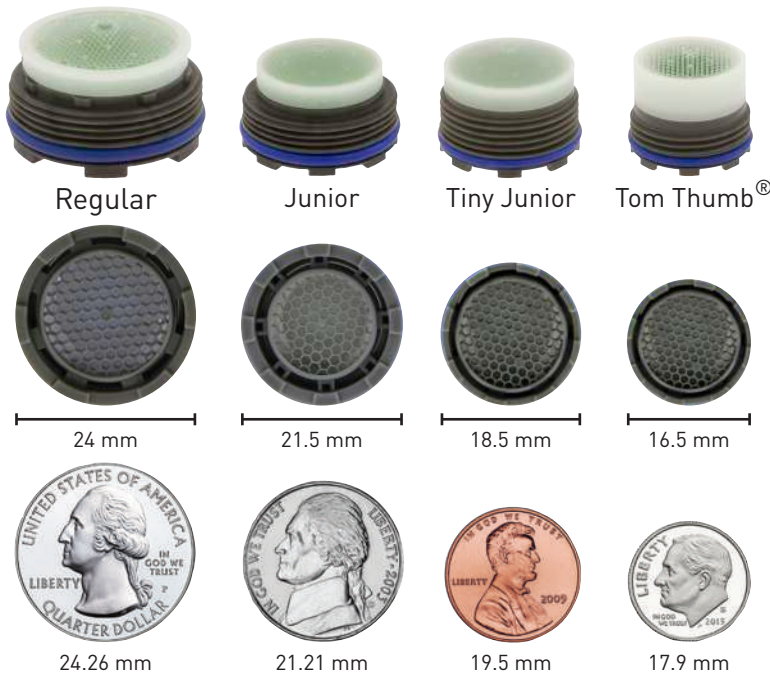

# What Caché® sizes are available?

Caché® models are available in 4 sizes and 2 custom models. Use this simple coin chart to determine the size you need:

Hidden Aerator Kit for Select Delta® Faucets

Hidden Aerator Kit for Select Moen® Faucets