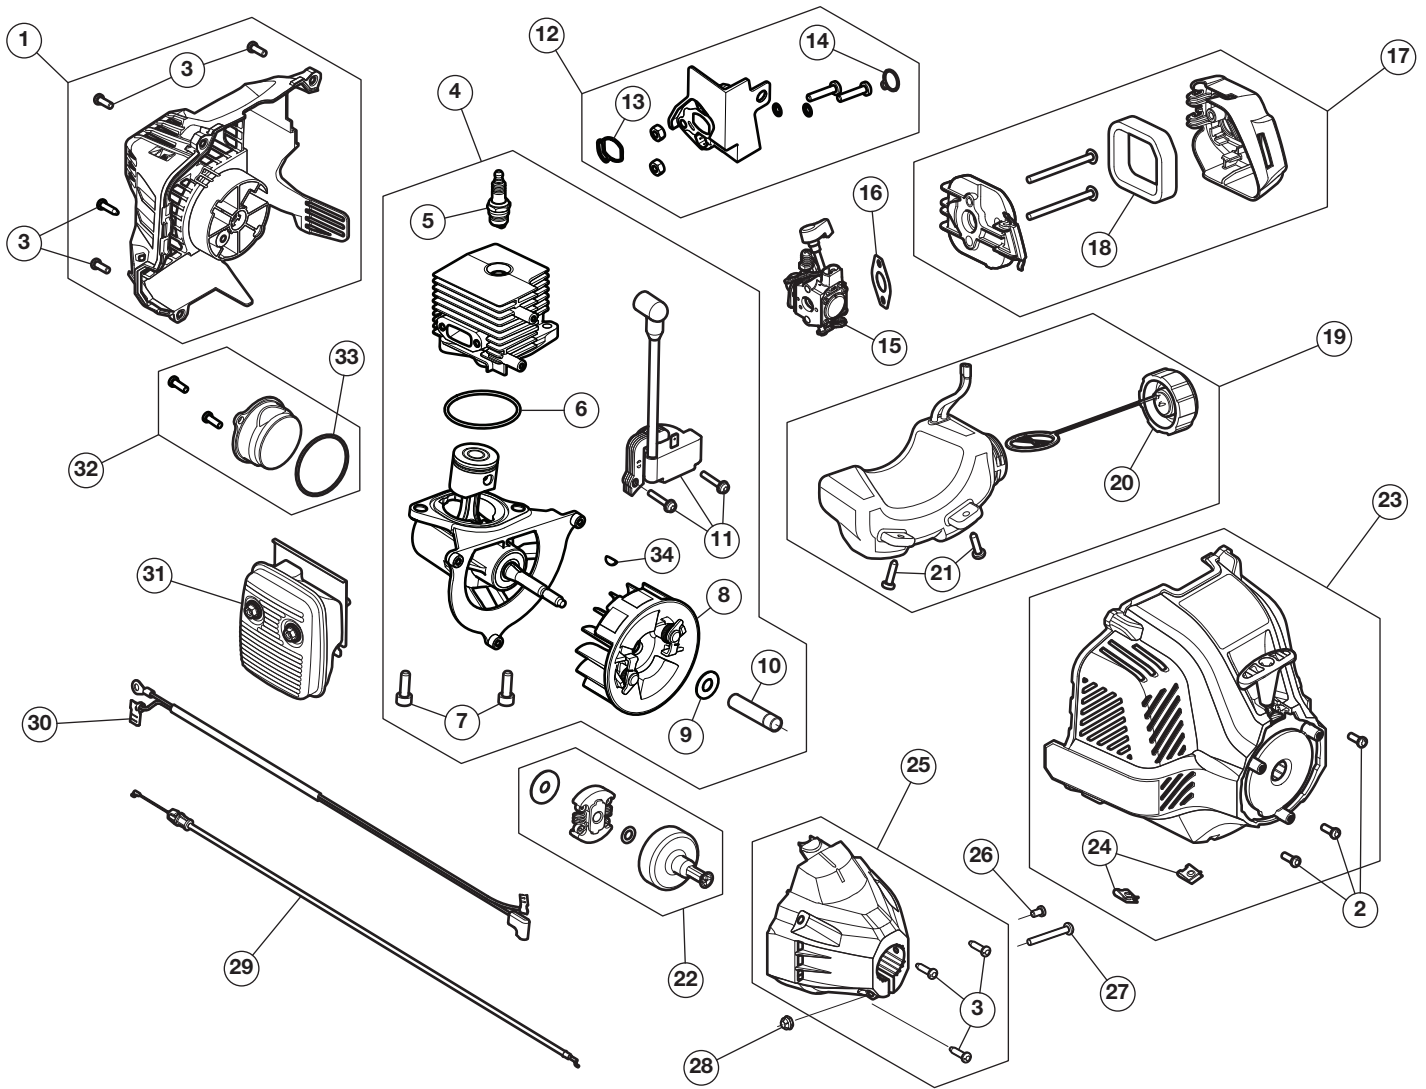

REPLACEMENT PARTS - MODEL TB25PS

2-CYCLE POLE SAW

PPN 41AD25PS766

Item	Part No.	Description	Item	Part No.	Description
1	753-10406	Rear Cover Assembly (includes 2 & 3)	18	753-06417	Air Cleaner Filter
2	791-182195	Rear Housing Screw	19	753-06183	Fuel Tank Assembly (includes 20 & 21)
3	710-04194	Cover Screw	20	791-182612	Fuel Tank Cap
4	841-014182S	Short Block Assem. (incl. 5 - 11, 32 & 34)	21	791-181930	Fuel Tank Screw
5	753-06847	Spark Plug	22	753-05860	Clutch Assembly
6	753-09085	Crankcase O-Ring	23	841-014381S	Starter Housing (includes 2 & 24)
7	710-06241	Crankcase Bolt	24	791-182366	U-shaped Nut
8	753-09125	Flywheel Assembly	25	753-10405	Clutch Cover (includes 3)
9	753-06247	Washer	26	791-182519	Anti-rotation Screw
10	750-04434	Spacer	27	2986	Clamp Screw
11	753-10464	Module Assembly	28	712-0161	Clamp Nut
12	753-09105	Insulator Assembly (includes 13 & 14)	29	746-06311	Throttle Cable
13	753-06184	Insulator O-Ring	30	794-00244	Lead Wires
14	721-04972	Carburetor O-Ring	31	841-014184S	Muffler Assembly
15	753-06288	Carburetor	32	841-014301S	Electric Starter Cover Assem. (includes 33)
16	753-06253	Carburetor Gasket	33	753-09086	O-Ring
17	753-10484	Air Cleaner Cover Assem. (includes 18)	34	914-04016	Flywheel Key