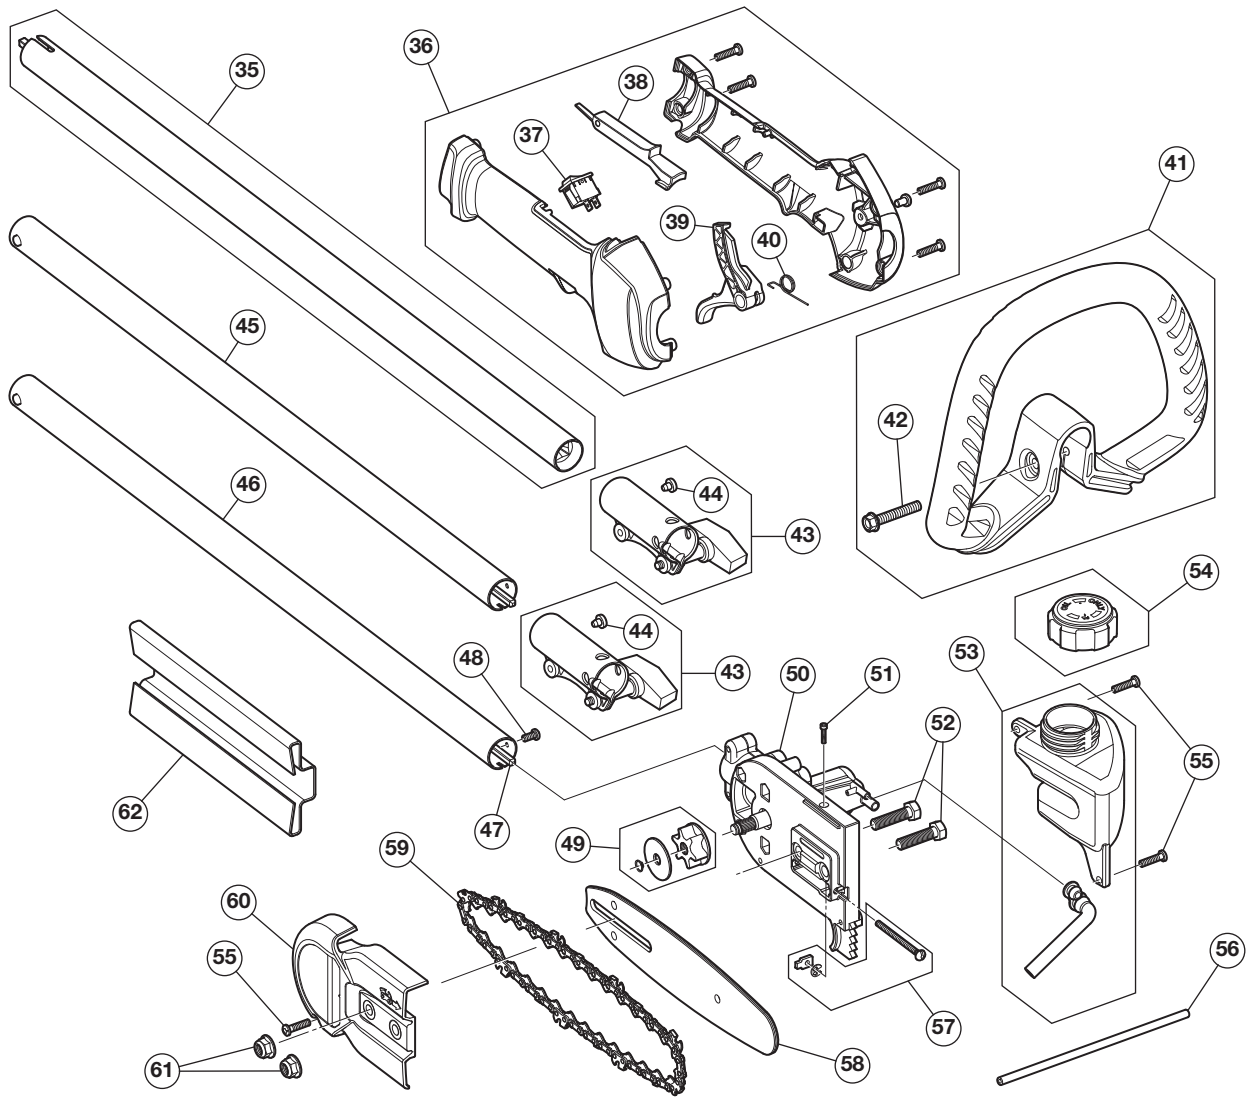

REPLACEMENT PARTS - MODEL TB25PS

2-CYCLE POLE SAW

PPN 41AD25PS766

Item	Part No.	Description	Item	Part No.	Description
35	753-06880	Upper Drive Shaft Housing Assembly	51	710-04696	Gearbox Screw
36	753-08344	Throttle Housing Assem. (includes 37 - 40)	52	710-0528	Gearbox Bolts
37	791-182405	Throttle Switch Assembly	53	753-05586	Oil Tank Assembly
38	731-08433C-10	Throttle Trigger Lock-Out	54	753-05587	Fuel Cap Assembly
39	731-04970B-10	Throttle Trigger	55	791-181345	Screw
40	753-05007	Throttle Trigger Spring	56	753-05588	Oil Line
41	753-06039	D-Handle (includes 42)	57	753-05597	Chain Tension Hardware Assembly
42	753-06040	D-Handle Bolt	58	753-05594	Chainsaw Guide Bar
43	753-09225	Split Boom Coupler Assem. (includes 44)	59	753-05592	Chain
44	791-182057	Split Boom Coupler Screw	60	753-05765	Chain Guard
45	753-09226	Extension Boom	61	712-04063	Gearbox Nuts
46	753-05724	Lower Drive Shaft Housing (includes 47)	62	731-05906	Chain Cover
47	791-181852	Flexible Drive Shaft			
48	710-0599	Lower Drive Shaft Screw	*	Optional	
49	753-05595	Sprocket Assembly	*	731-08926	Hanger
50	753-05599	Gearbox Assembly (includes 49 & 51)