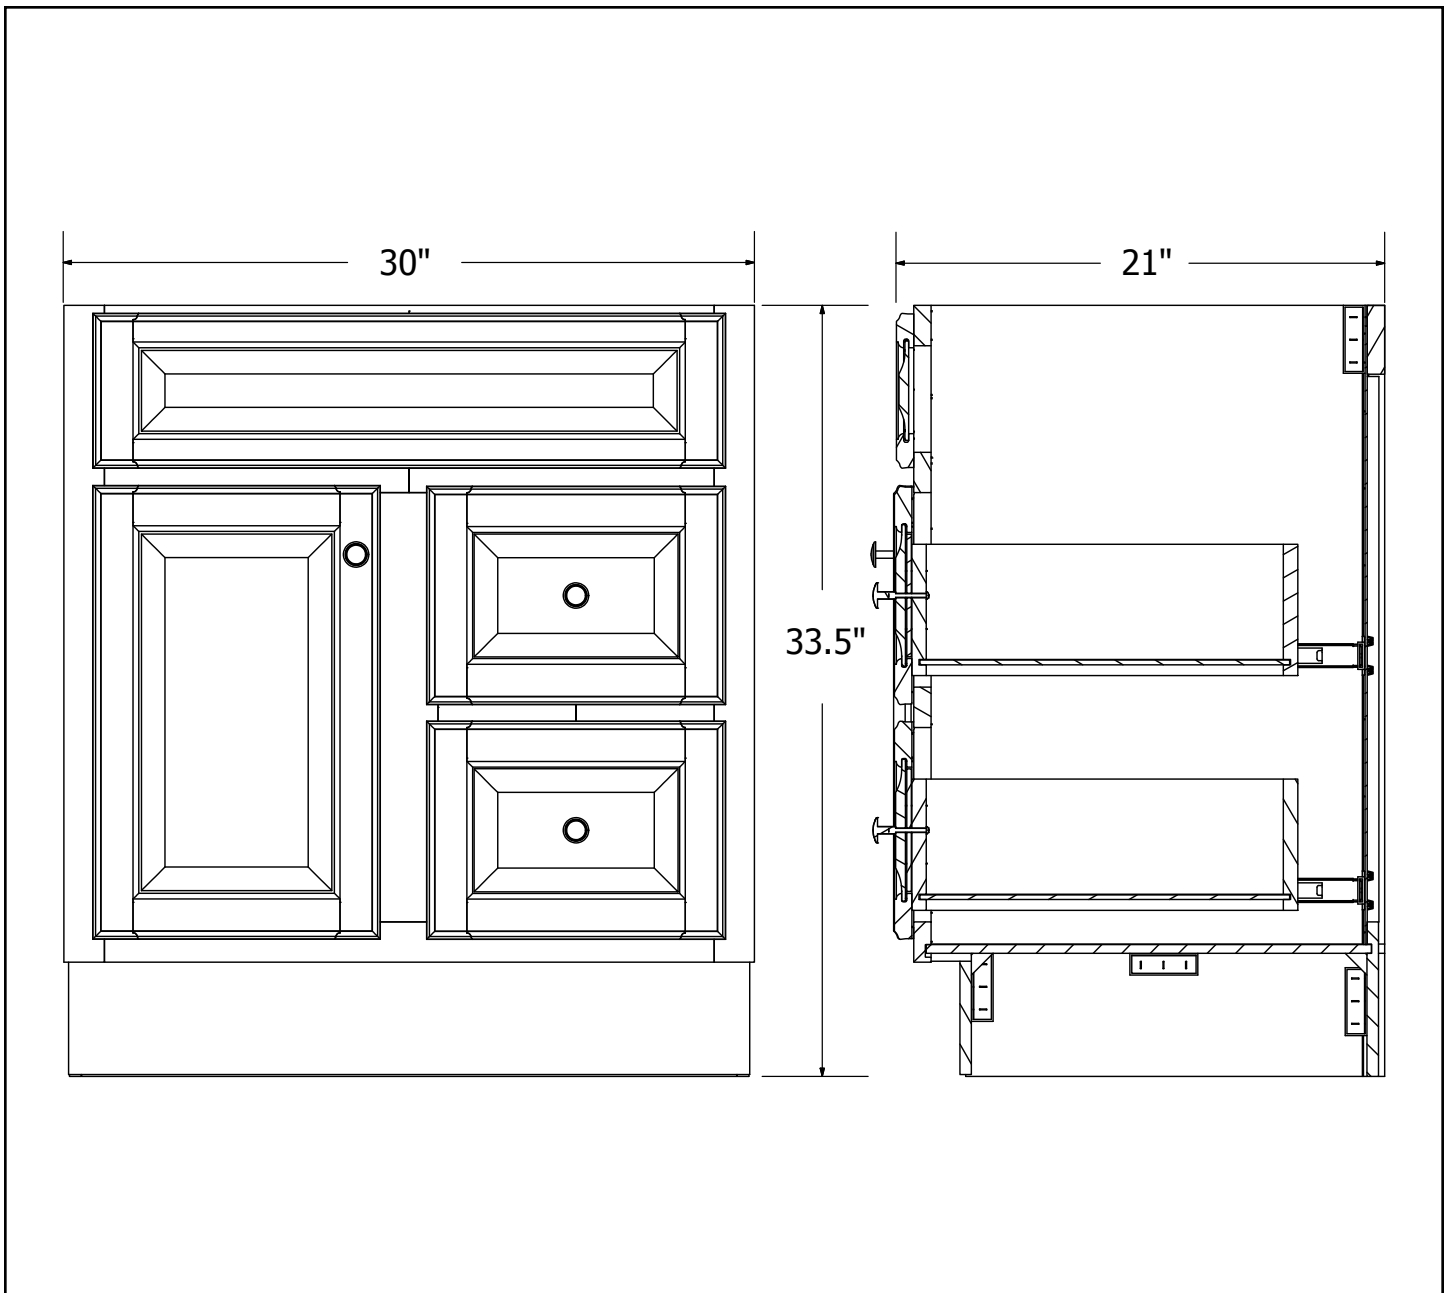

GLACIER BAY®

HAMPTON SERIES - OAK

30" Vanity Cabinet

HOA30DY

The information contained in this drawing is the sole property of RSI Home Products.
Any reproduction in part or as a whole without the written permission of RSI Home Products is prohibited.