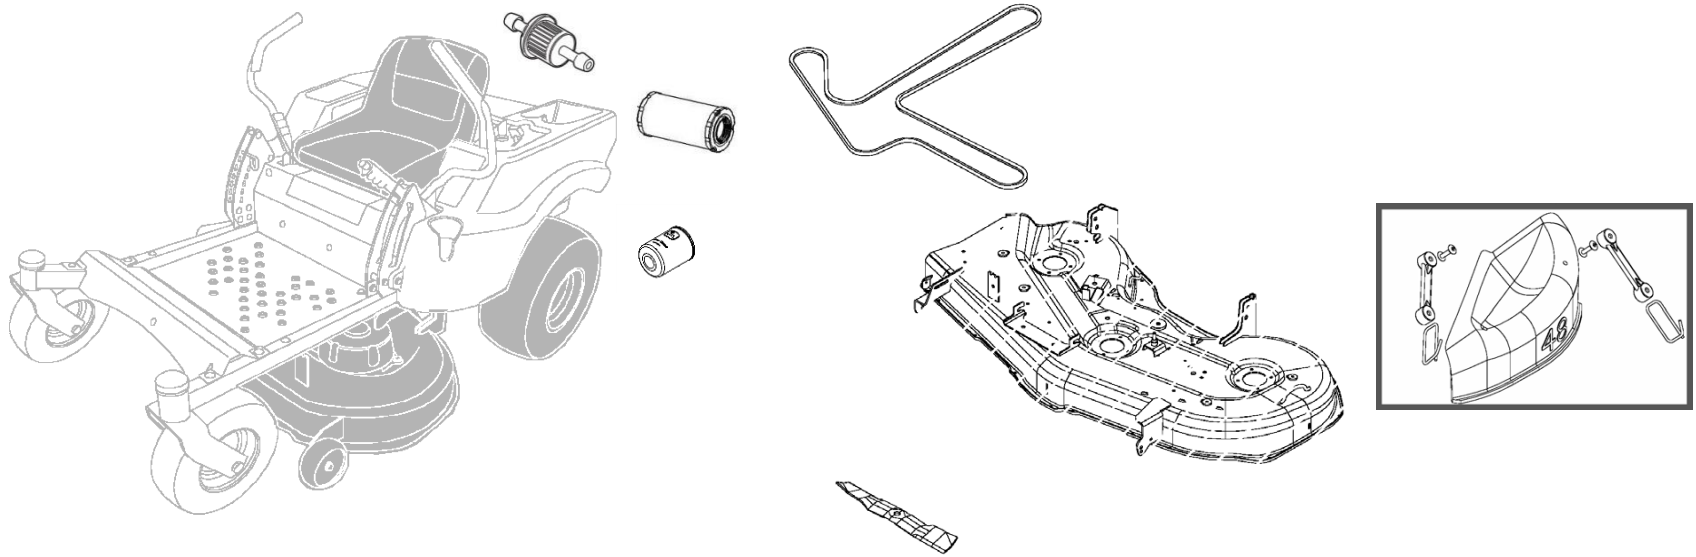

# John Deere Z355E ZTrak™

## Parts Information

Key	Description	Part Number	THD Store SKU	THD Online SKU
1.	48 inch Mower Blade (3n1)	GY20852	469-450	100571304
2.	48 inch Mower Deck Belt	GX21833	470-341	100546396
3.	Oil Filter	GY20577	226-963	100175070
4.	Oil	TY22029	226-971	100127512
5.	Fuel Filter	GY20709	289-625	100126418
6.	Air Filter	GY21435	876-771	202722487
7.	Mulch Cover	GY20417	NA	100670937