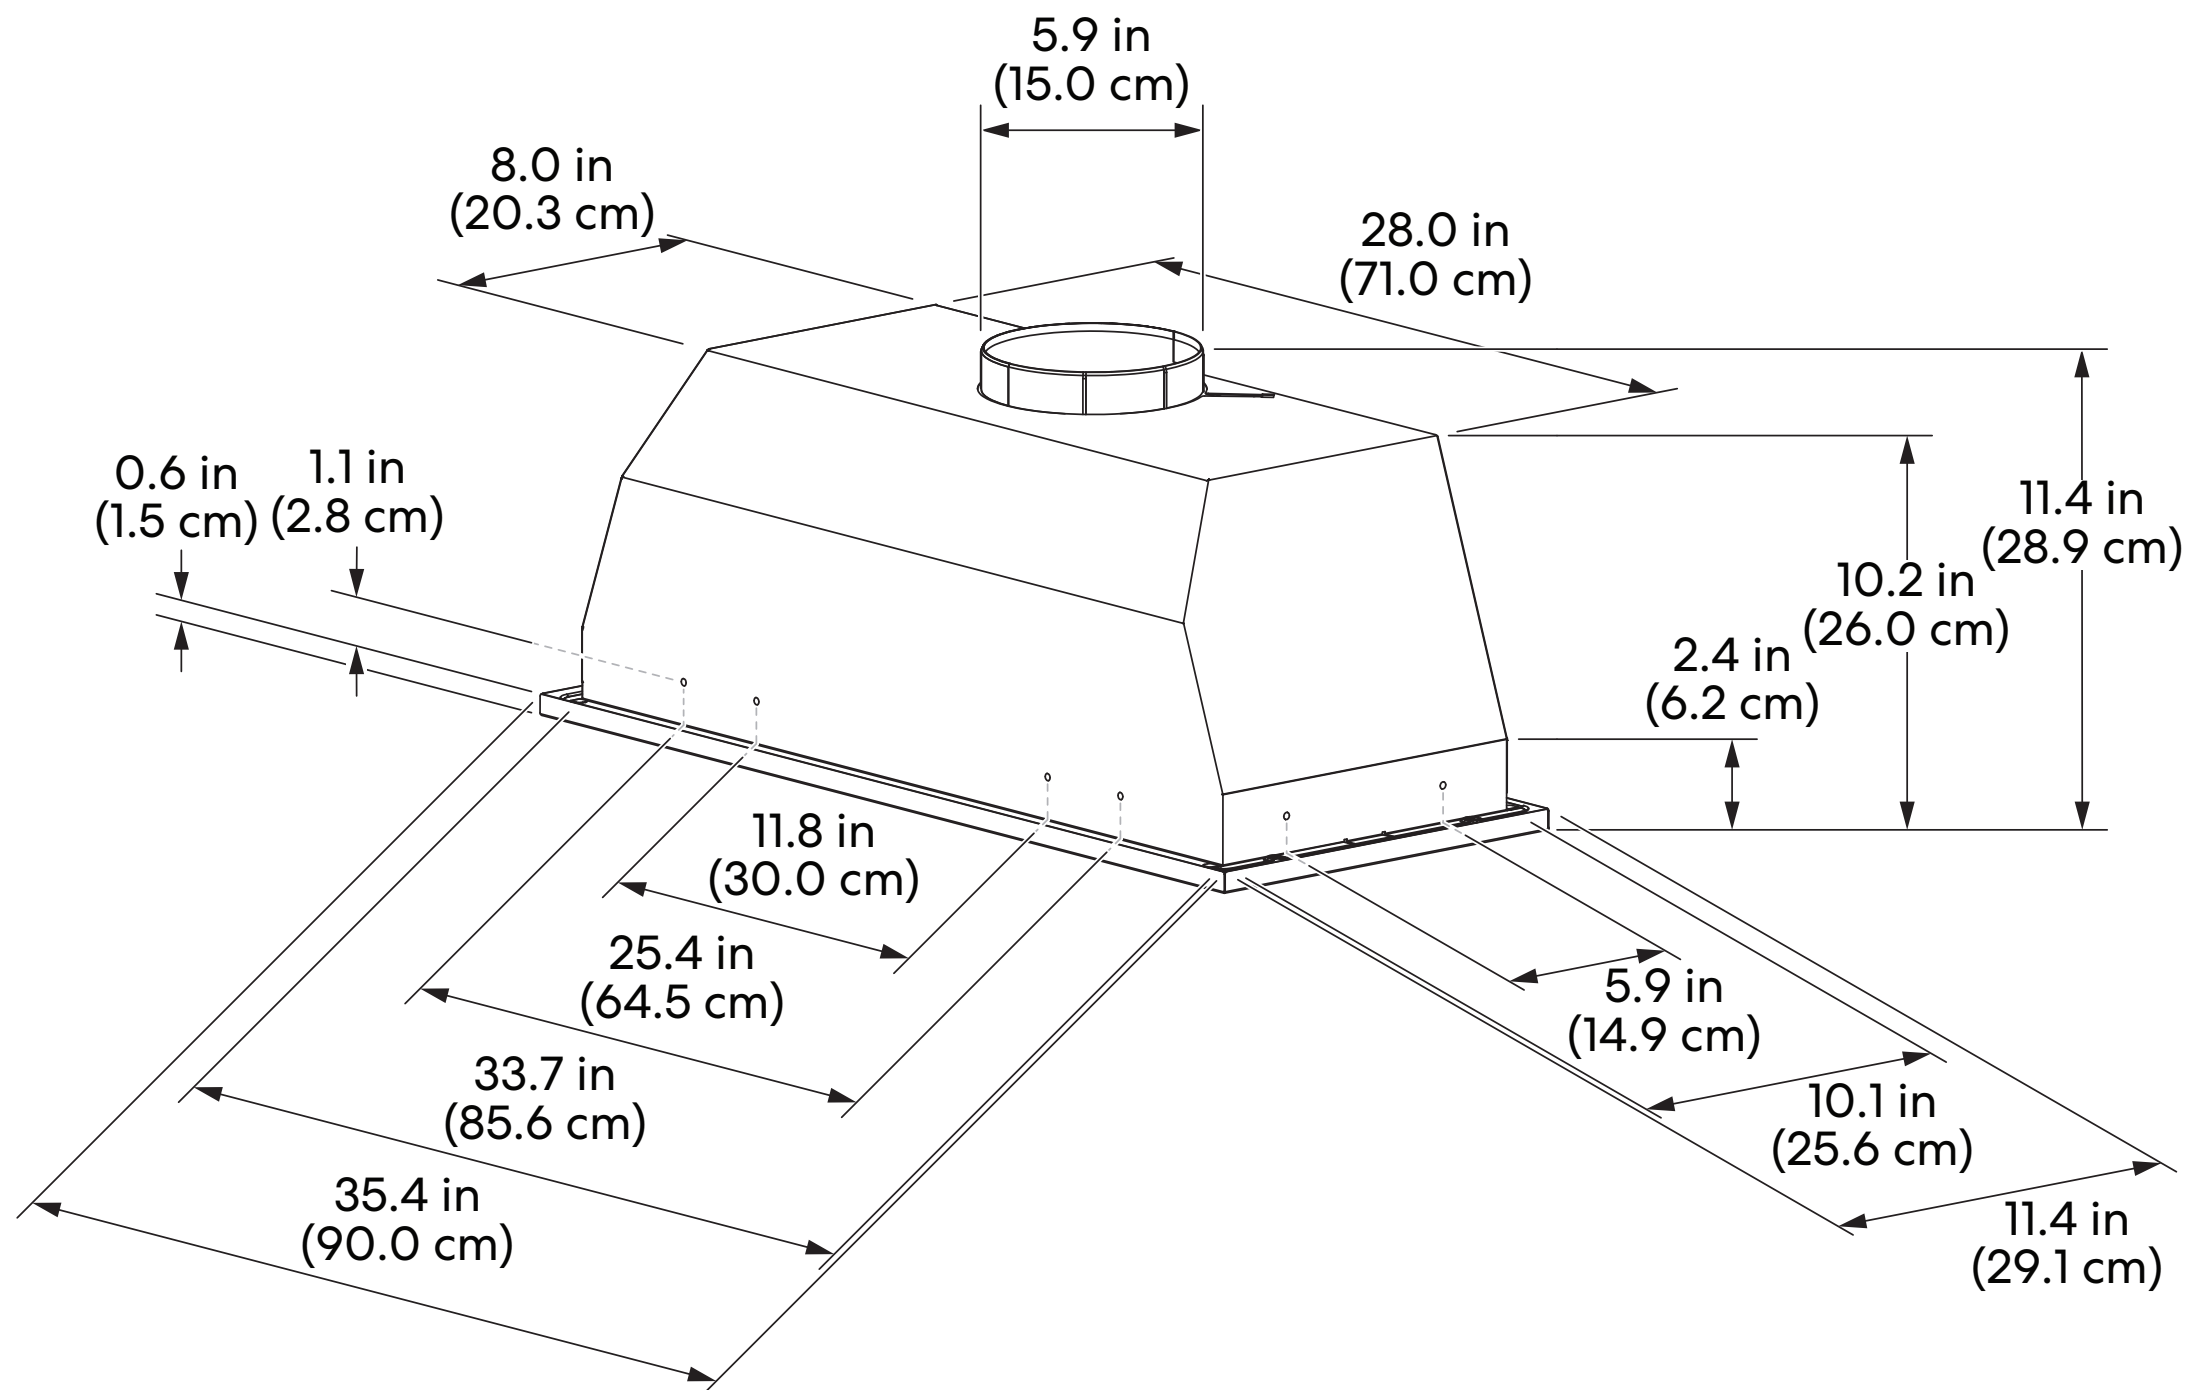

SPECIFICATIONS

COS-36IRHS Range Hood

Size	36 Inch
Mounting Type	Insert
Controls	Soft Touch
Filters	3 x Stainless Steel Baffle Filters
Material	430 Grade Stainless Steel
Air Flow	380 CFM
Noise Level	45 dB*
Vent Style	External
Lighting	2 x Front LED
Voltage	120V / 60Hz
Wattage	193W
Included Components	Bulb(s), Damper, Exhaust Vent, Fan Hardware, Installation Kit, Power Cord

DIMENSIONS

COS-36IRHS Range Hood

Dimensions (WxDxH): 35.4" x 11.4" x 11.4"