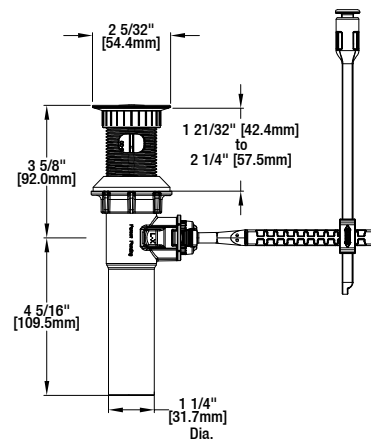

FEATURES

- Requires 1-Hole Sink
- Max Flow Rate: 1.2 gpm (4.5 L/min) at 60 psi
- Max Countertop Thickness: 1 21/32"
- Spout Reach: 4 1/16"
- Spout Out Water Height: 5 5/32"
- Ceramic Cartridge
- With ClickInstall™ Drain Assembly
- With Zinc Lever Handle

Kiso 4" 1hd Bath Faucet

MODEL	Internet SKU #	FINISH
HD67733W-6004	301879849	Brushed Nickel
HD67733W-6027D	301879676	Bronze

INSTALLATION DIMENSIONS

Glacier Bay reserves the right to make changes in specifications and materials and to change and discontinue models, both without notice or obligation. Dimensions are for reference only.