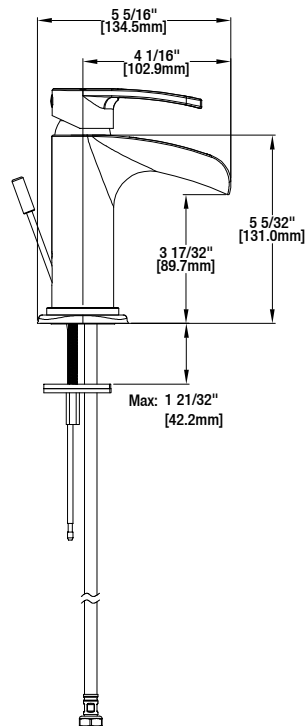

FEATURES

- Requires 1-Hole Sink
- Max Flow Rate: 1.2 gpm (4.5 L/min) at 60 psi
- Max Countertop Thickness: 1 21/32"
- Spout Reach: 4 1/16"
- Spout Out Water Height: 5 5/32"
- Ceramic Cartridge
- With ClickInstall™ Drain Assembly
- With Zinc Lever Handle

Kiso 4" 1hd Bath Faucet

MODEL	Internet SKU #	FINISH
HD67733W-6004	301879849	Brushed Nickel
HD67733W-6027D	301879676	Bronze

INSTALLATION DIMENSIONS

Glacier Bay reserves the right to make changes in specifications and materials and to change and discontinue models, both without notice or obligation. Dimensions are for reference only.