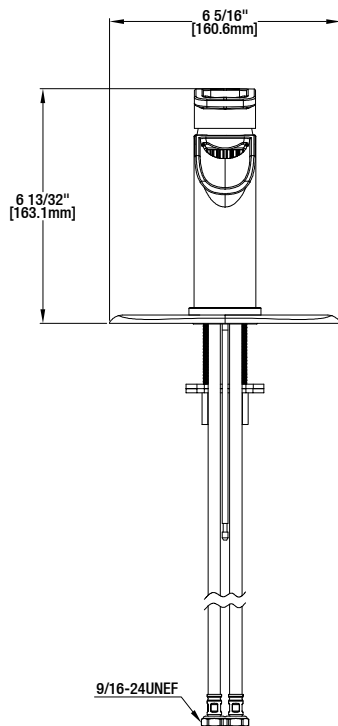

FEATURES

- Requires 1-Hole Sink
- Max Flow Rate: 1.2 gpm (4.5 L/min) at 60 psi
- Max Countertop Thickness: 1 21/32"
- Spout Reach: 4 1/16"
- Spout Out Water Height: 5 5/32"
- Ceramic Cartridge
- With ClickInstall™ Drain Assembly
- With Zinc Lever Handle

Kiso 4" 1hd Bath Faucet

MODEL	Internet SKU #	FINISH
HD67733W-6004	301879849	Brushed Nickel
HD67733W-6027D	301879676	Bronze

INSTALLATION DIMENSIONS

Glacier Bay reserves the right to make changes in specifications and materials and to change and discontinue models, both without notice or obligation. Dimensions are for reference only.