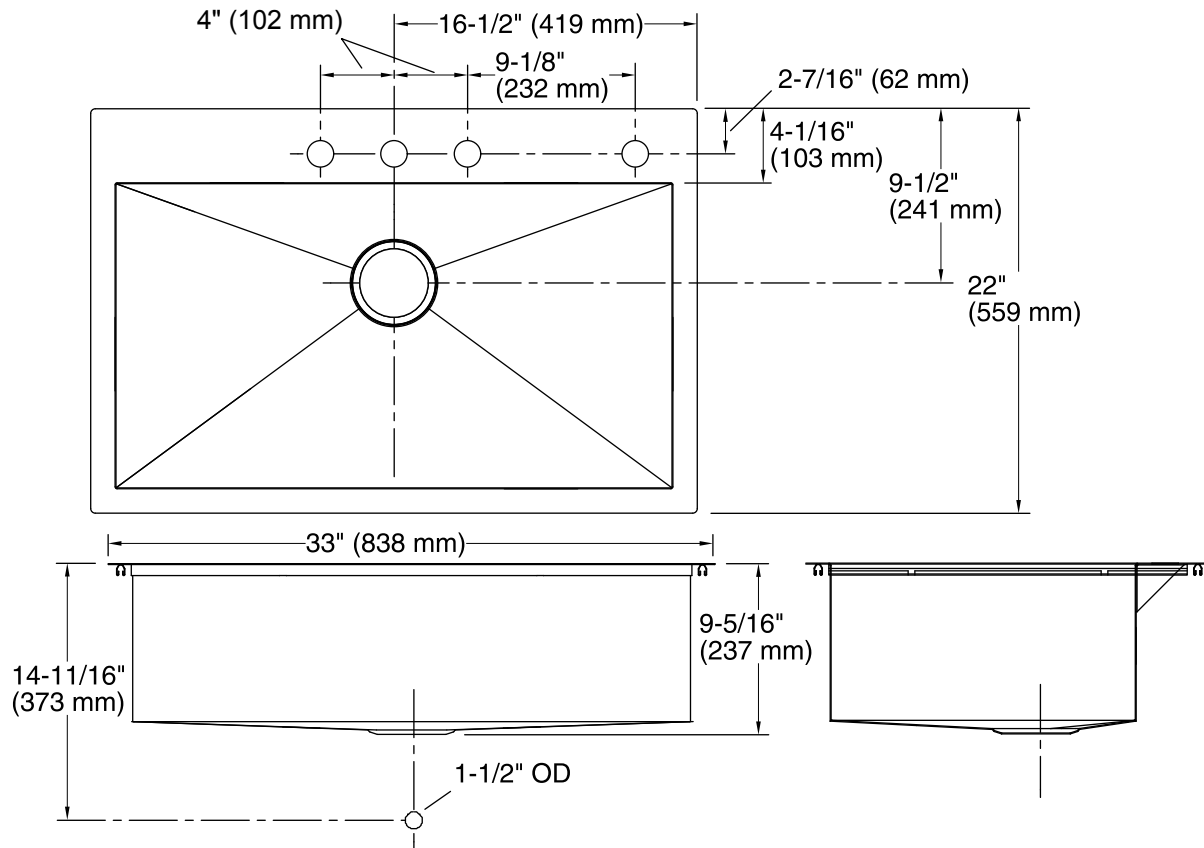

Technical Information

All product dimensions are nominal.

Bowl configuration:	Single
Installation:	Top-mount, Under-mount
Bowl area (Only):	Length: 30-1/4" (768 mm) Width: 16-9/16" (421 mm) Water depth: 9" (229 mm)
Number of deck holes:	4
Faucet hole(s):	1-7/16" (37 mm)
Drain hole:	3-7/8" (98 mm)
Template:	1130821-7, required, included

Notes

Install this product according to the installation instructions.

Allow 3/4" (19 mm) clearance beyond the back of the bowl for the wood cutting board (optional accessory).