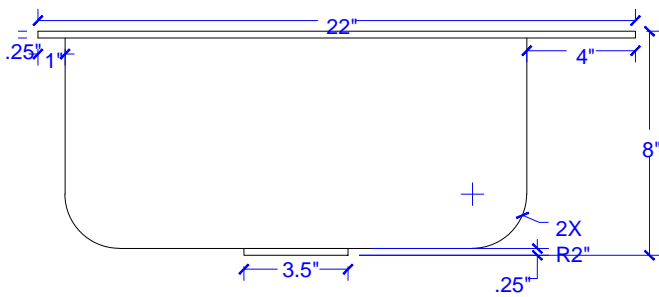

Rosa Drop-In Cooper Sink - 4 Faucet Holes

Model # [SK102-25AC-4](#)

25" x 22" x 8"

Features

- + Drop In Installation
- + Handmade 17 Gauge
- + Hammered Antique Copper Finish
- + Lifetime Warranty

[SK102-25AC-4](#)

Rosa Drop-In Copper Sink - 4 Faucet Holes

Technical Specifications

- + Outer - 25" x 22" x 8"
- + Inner - 21.75" x 16.25" x 8"
- + Drain - Standard Kitchen Drain
- + Thickness - 17 Gauge

FRONT VIEW

RIGHT SIDE VIEW