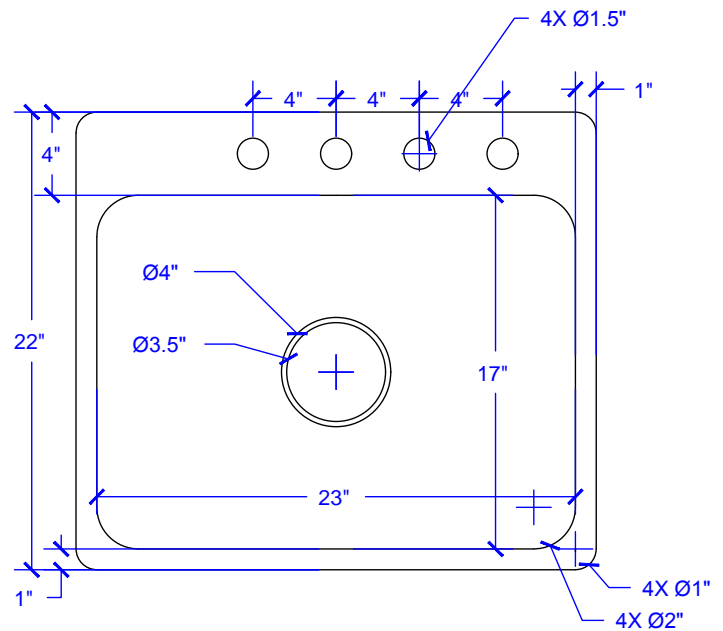

Rosa Drop-In Copper Sink - 4 Faucet Holes

Technical Specifications

- + Outer - 25" x 22" x 8"
- + Inner - 21.75" x 16.25" x 8"
- + Drain - Standard Kitchen Drain
- + Thickness - 17 Gauge

FRONT VIEW

RIGHT SIDE VIEW