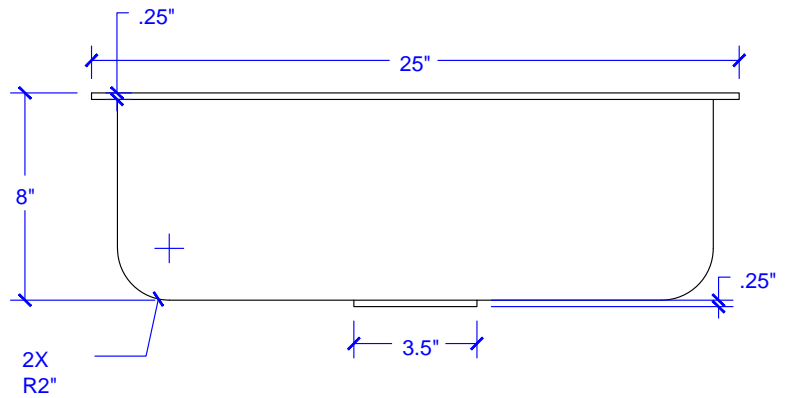

Rosa Drop-In Cooper Sink - 4 Faucet Holes

Model # [SK102-25AC-4](#)

25" x 22" x 8"

Features

- + Drop In Installation
- + Handmade 17 Gauge
- + Hammered Antique Copper Finish
- + Lifetime Warranty

[SK102-25AC-4](#)

Rosa Drop-In Copper Sink - 4 Faucet Holes

Technical Specifications

- + Outer - 25" x 22" x 8"
- + Inner - 21.75" x 16.25" x 8"
- + Drain - Standard Kitchen Drain
- + Thickness - 17 Gauge

FRONT VIEW

RIGHT SIDE VIEW