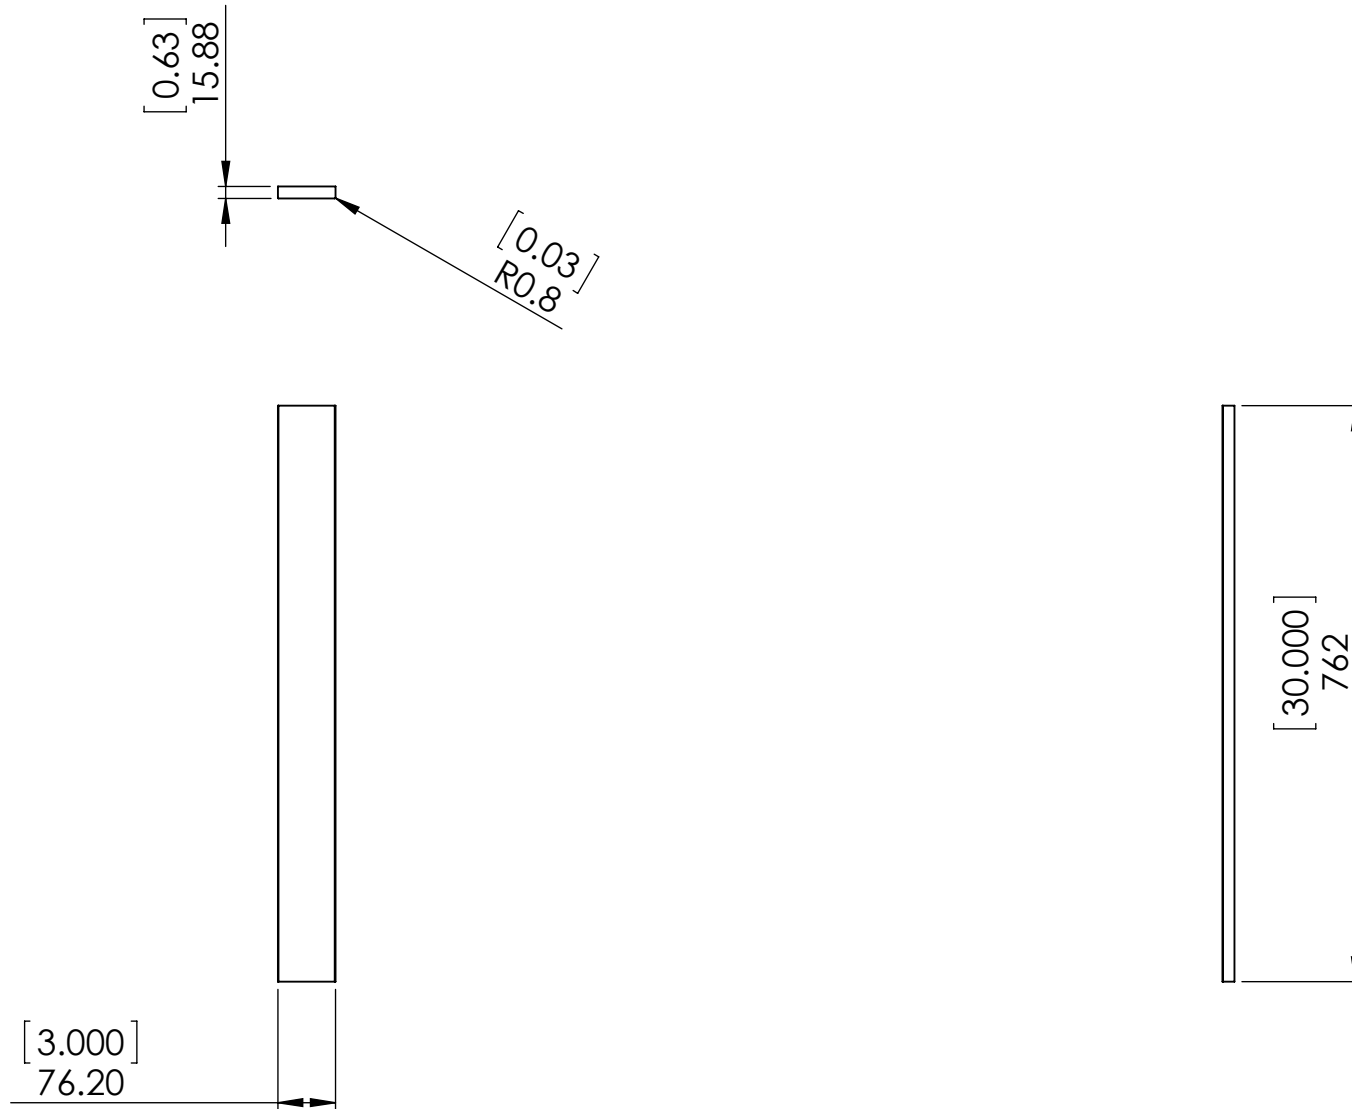

Item ID	Description
KA0330F-WH	Kitchens - Cambrige White Wall Base Filler in White 3 W x 30 H x .63 D

Rev	ECO #	Description	REV'D BY DATE	CHK'D BY DATE	APRV'D BY DATE
0		New Release	RR 10/17/16	RR 10/17/16	RR 10/17/16

PROPRIETARY AND CONFIDENTIAL THE INFORMATION CONTAINED IN THIS DRAWING IS THE SOLE PROPERTY OF WOODCRAFTERS. ANY REPRODUCTION IN PART OR AS A WHOLE WITHOUT THE WRITTEN PERMISSION OF WOODCRAFTERS IS PROHIBITED.	UNLESS OTHERWISE SPECIFIED				
	DIMENSIONS ARE IN MM. AND [INCHES]		DRAWN	R. Rubio 10/17/16	
	TOLERANCES ARE + 0.039 [1] - 0.039 [1]		CHECKED	R. Rubio 10/17/16	
	SCALE:1:17		ENG APPR.	V. Sanchez 10/17/16	
			SIZE	DWG. NO.	SHEET 1 OF 1
			A	Wall Base Filler	REV: 0