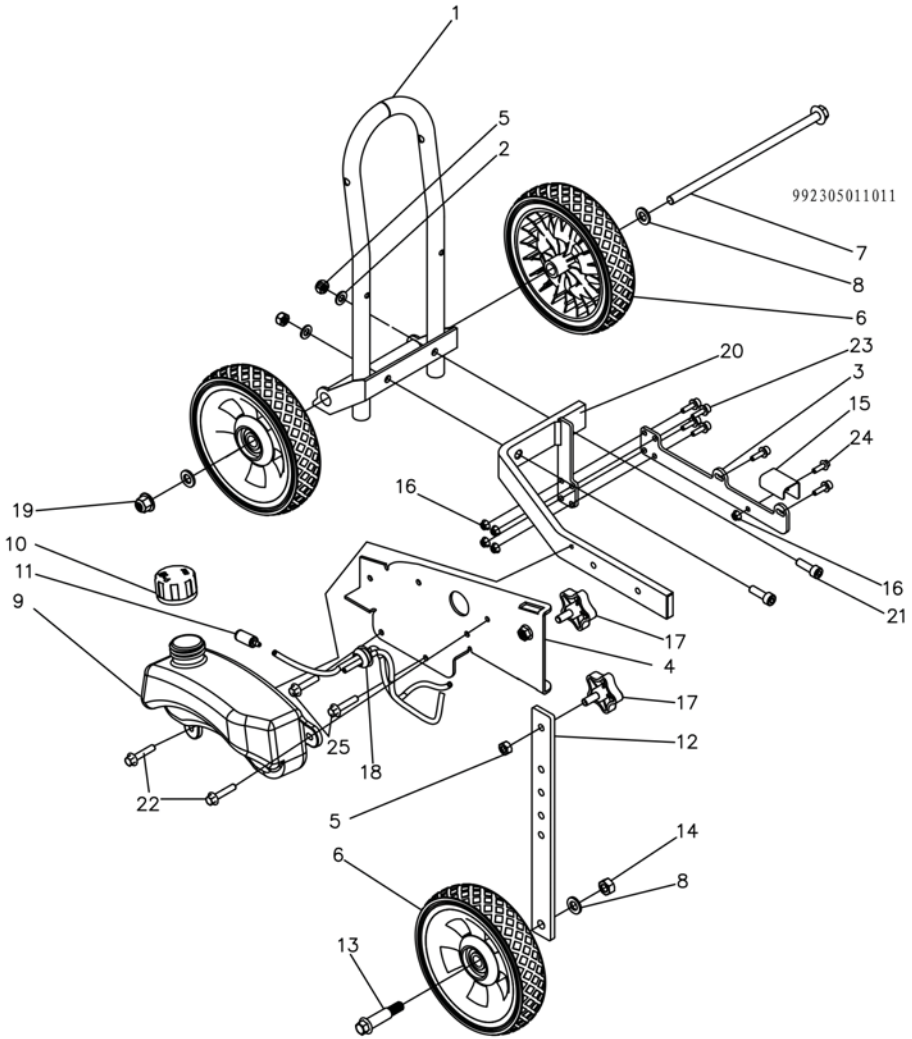

PARTS DIAGRAM

KEY	PART #	DESCRIPTION	QTY.
1	992302000000	TRANSMISSION	1
2	992301010011	BLADE SHIELD	1
3	992301000020	WASHER	2
4	992301000010	BLADE	1
5	001280008001	NUT M8	1
6	992301010020	RUBBER SHIELD DEBRIS	1
7	001410006000	NUT FLANGE LOCK M6	4
8	000330005012	BOLT M5X0.8X12	2
9	003040005000	FLAT WASHER M5 53X10X1.0	2
10	001410005000	NUT M5X0.8	2

PARTS DIAGRAM

KEY	PART #	DESCRIPTION	QTY.
1	992501010010	UPPER LEFT HANDLEBAR	1
2	992501020010	UPPER RIGHT HANDLEBAR	1
3	992501010020	HANDLE GRIP	2
4	992501010020	BOLT M8X1.25X35	4
5	992501000030	WASHER M8 CURVED	4
6	994319022000	TRIGGER ASSY	1
7	992303010000	THROTTLE CABLE	1
8	992304000030	LOWER HANDLEBAR WITH WHEEL MOUNT	1
9	992501000040	THANDLE NUT M8*1.25	4
10	992303000010	MIDDLE HANDLEBAR	1
11	992301000030	WASHER M6 CURVED	1
12	001410006000	NUT FLANGE LOCK M6	1

PARTS DIAGRAM

PARTS LIST

KEY	PART#	DESCRIPTION	QTY.
1	992304000030	LOWER HANDLEBAR WITH WHEEL MOUNT	1
2	003020008000	FLAT WASHER M8 8.4*16*1.6	2
3	992304000010	LOWER ENGINE MOUNT	1
4	992304000021	WHEEL BRACKET	1
5	001230008000	NUT M8*1.25	3
6	992504000010	WHEEL	3
7	000330010236	BOLT M10*1.26*236	1
8	003020010000	FLAT WASHER M10 10.5*20*2	3
9	992305011011	FUEL TANK	1
10	144113010020	GAS TANK CAP	1
11	142113011040	FUEL FILTER	1
12	992304010010	HEIGHT ADUSTER BAR	1
13	992304010030	BOLT M10*55	1
14	001230010000	NUT M10	1
15	992304000050	SHIELD DEBRIS	1
16	001410005000	NUT M5*0.8	8
17	992304010020	KNOB M8*16	2
18	992305011500	FUEL LINES SET	1
19	001420010000	NUT M10	1
20	992304000042	FRAME SET	1
21	002040008025	BOLT M8*1.25*25	2
22	000330006018	BOLT M6*1.0*18	2
23	007460005020	BOLT M5*20	6
24	007460005016	BOLT M5*0.8*16	1
25	000330006040	BOLT M6*1.0*40	2