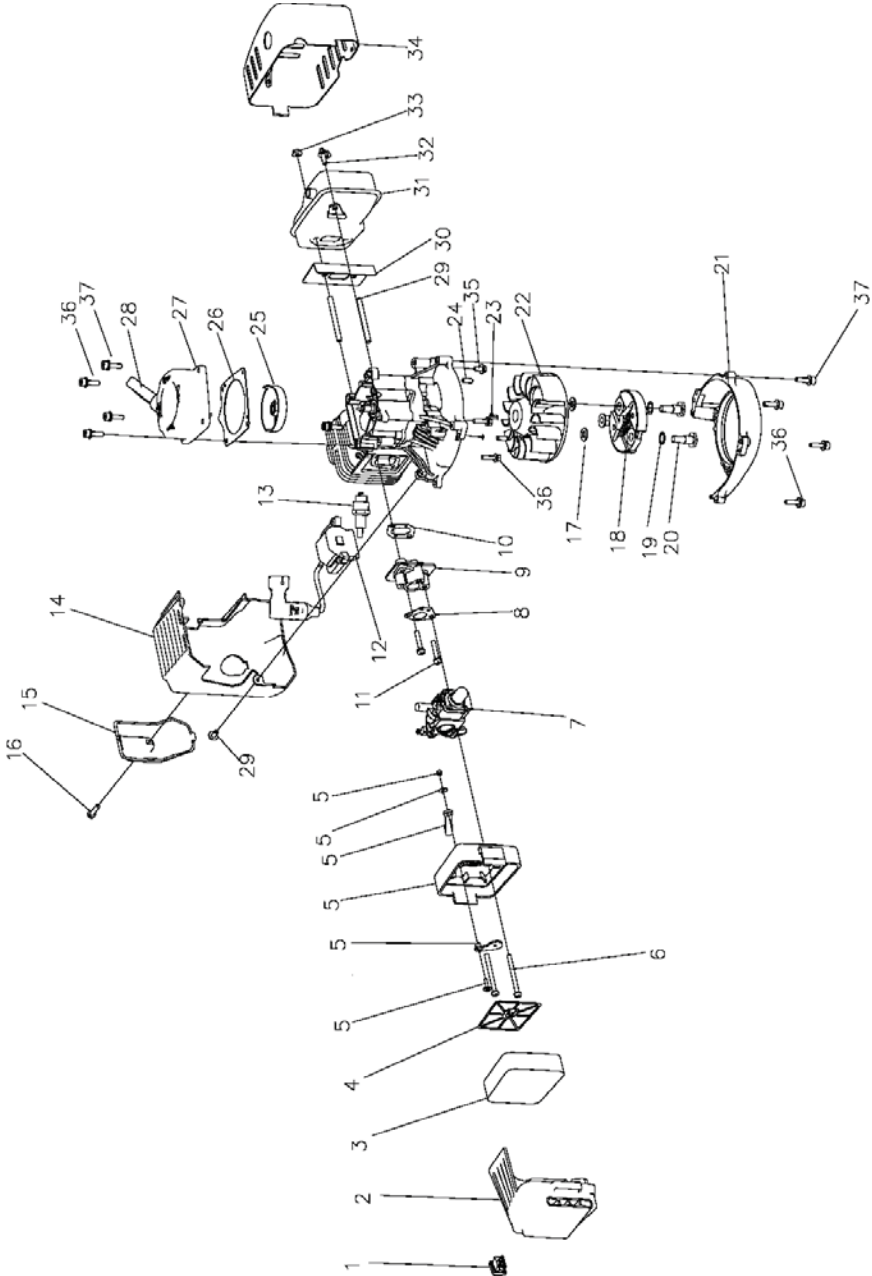

PARTS DIAGRAM

PARTS LIST

KEY	PART#	DESCRIPTION	QTY.
1	142110000020	ROCKER SWITCH	1
2	144108010014	AIR FILTER COVER	1
3	144108010030	AIR FILTER ELEMENT	1
4	144108010040	REINFORCEMENT PLATE	1
5	144108110014	AIR FILTER BASE ASSY	1
6	007080005052	BOLT M5X52MM	2
7	144109010003	CARBURETOR	1
8	144109000030	GASKET	1
9	144109000010	INTAKE WINDPIPE	1
10	144109000020	GASKET	1
11	007460005028	BOLT M5X28MM	2
12	144110010005	IGNITION COIL	1
13	142110000040	SPARK PLUG (BM6A)	1
14	144118000011	SHROUD	1
15	144118000021	ENGINE SHROUD COVER	1
16	007460005020	BOLT M5X20MM	1
17	003020008000	WASHER	1
18	142110030000	CLUTCH ASSEMBLY	1
19	142110050050	SPRING WASHER	1
20	142110000030	BOLT	1
21	144102000010	ENGINE MOUNTING COVER	1
22	144110000010	FLYWHEEL	1
23	144103000101	KEY	1
24	005030205125	LOCATING PIN	2
25	142106000010	RECOILSTARTER CUP	1
26	142106000020	RECOIL SHIM	1
27	144106010007	RECOIL STARTER ASSY	1
28	144106010050	HANDLE	1
29	144107000030	STUD BOLT M6 X 62MM	2
30	144107000010	GASKET	1
31	144107010003	MUFFLER	1
32	007460005012	BOLT M5 X 12MM	1
33	001280006000	FLANGE NUT M6	2
34	144107000025	MUFFLER COVER	1

KEY	PART#	DESCRIPTION	QTY.
35	007460005012	BOLT M5X0.BX12	1
36	007460005020	BOLT M5X20MM	7
37	007460005028	BOLT M5X28	3