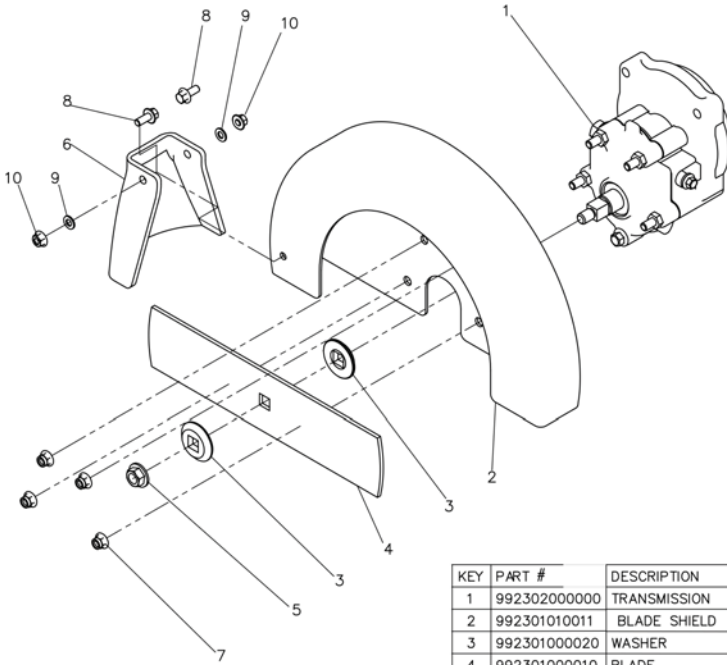

PARTS DIAGRAM

KEY	PART #	DESCRIPTION	QTY.
1	992302000000	TRANSMISSION	1
2	992301010011	BLADE SHIELD	1
3	992301000020	WASHER	2
4	992301000010	BLADE	1
5	001280008001	NUT M8	1
6	992301010020	RUBBER SHIELD DEBRIS	1
7	001410006000	NUT FLANGE LOCK M6	4
8	000330005012	BOLT M5X0.8X12	2
9	003040005000	FLAT WASHER M5 53X10X1.0	2
10	001410005000	NUT M5X0.8	2

PARTS DIAGRAM

KEY	PART #	DESCRIPTION	QTY.
1	992501010010	UPPER LEFT HANDLEBAR	1
2	992501020010	UPPER RIGHT HANDLEBAR	1
3	992501010020	HANDLE GRIP	2
4	992501010020	BOLT M8X1.25X35	4
5	992501000030	WASHER M8 CURVED	4
6	994319022000	TRIGGER ASSY	1
7	992303010000	THROTTLE CABLE	1
8	992304000030	LOWER HANDLEBAR WITH WHEEL MOUNT	1
9	992501000040	THANDLE NUT M8*1.25	4
10	992303000010	MIDDLE HANDLEBAR	1
11	992301000030	WASHER M6 CURVED	1
12	001410006000	NUT FLANGE LOCK M6	1

PARTS DIAGRAM

PARTS LIST

KEY	PART#	DESCRIPTION	QTY.
1	992304000030	LOWER HANDLEBAR WITH WHEEL MOUNT	1
2	003020008000	FLAT WASHER M8 8.4*16*1.6	2
3	992304000010	LOWER ENGINE MOUNT	1
4	992304000021	WHEEL BRACKET	1
5	001230008000	NUT M8*1.25	3
6	992504000010	WHEEL	3
7	000330010236	BOLT M10*1.26*236	1
8	003020010000	FLAT WASHER M10 10.5*20*2	3
9	992305011011	FUEL TANK	1
10	144113010020	GAS TANK CAP	1
11	142113011040	FUEL FILTER	1
12	992304010010	HEIGHT ADUSTER BAR	1
13	992304010030	BOLT M10*55	1
14	001230010000	NUT M10	1
15	992304000050	SHIELD DEBRIS	1
16	001410005000	NUT M5*0.8	8
17	992304010020	KNOB M8*16	2
18	992305011500	FUEL LINES SET	1
19	001420010000	NUT M10	1
20	992304000042	FRAME SET	1
21	002040008025	BOLT M8*1.25*25	2
22	000330006018	BOLT M6*1.0*18	2
23	007460005020	BOLT M5*20	6
24	007460005016	BOLT M5*0.8*16	1
25	000330006040	BOLT M6*1.0*40	2