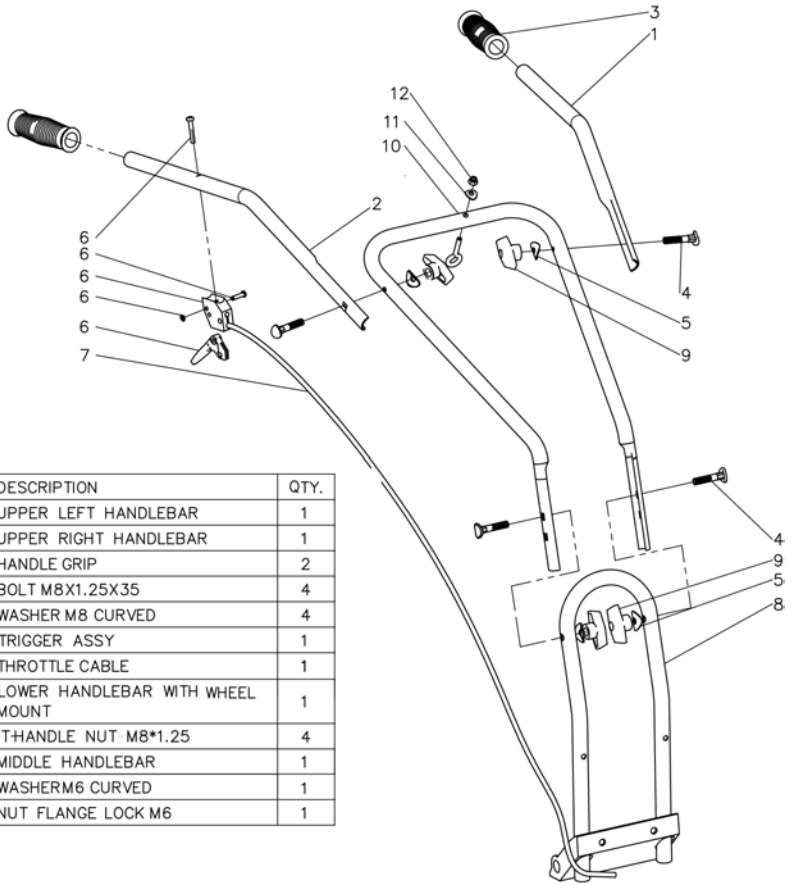

PARTS DIAGRAM

KEY	PART #	DESCRIPTION	QTY.
1	992302000000	TRANSMISSION	1
2	992301010011	BLADE SHIELD	1
3	992301000020	WASHER	2
4	992301000010	BLADE	1
5	001280008001	NUT M8	1
6	992301010020	RUBBER SHIELD DEBRIS	1
7	001410006000	NUT FLANGE LOCK M6	4
8	000330005012	BOLT M5X0.8X12	2
9	003040005000	FLAT WASHER M5 53X10X1.0	2
10	001410005000	NUT M5X0.8	2

PARTS DIAGRAM

KEY	PART #	DESCRIPTION	QTY.
1	992501010010	UPPER LEFT HANDLEBAR	1
2	992501020010	UPPER RIGHT HANDLEBAR	1
3	992501010020	HANDLE GRIP	2
4	992501010020	BOLT M8X1.25X35	4
5	992501000030	WASHER M8 CURVED	4
6	994319022000	TRIGGER ASSY	1
7	992303010000	THROTTLE CABLE	1
8	992304000030	LOWER HANDLEBAR WITH WHEEL MOUNT	1
9	992501000040	THANDLE NUT M8*1.25	4
10	992303000010	MIDDLE HANDLEBAR	1
11	992301000030	WASHER M6 CURVED	1
12	001410006000	NUT FLANGE LOCK M6	1

PARTS DIAGRAM

PARTS LIST

KEY	PART#	DESCRIPTION	QTY.
1	992304000030	LOWER HANDLEBAR WITH WHEEL MOUNT	1
2	003020008000	FLAT WASHER M8 8.4*16*1.6	2
3	992304000010	LOWER ENGINE MOUNT	1
4	992304000021	WHEEL BRACKET	1
5	001230008000	NUT M8*1.25	3
6	992504000010	WHEEL	3
7	000330010236	BOLT M10*1.26*236	1
8	003020010000	FLAT WASHER M10 10.5*20*2	3
9	992305011011	FUEL TANK	1
10	144113010020	GAS TANK CAP	1
11	142113011040	FUEL FILTER	1
12	992304010010	HEIGHT ADUSTER BAR	1
13	992304010030	BOLT M10*55	1
14	001230010000	NUT M10	1
15	992304000050	SHIELD DEBRIS	1
16	001410005000	NUT M5*0.8	8
17	992304010020	KNOB M8*16	2
18	992305011500	FUEL LINES SET	1
19	001420010000	NUT M10	1
20	992304000042	FRAME SET	1
21	002040008025	BOLT M8*1.25*25	2
22	000330006018	BOLT M6*1.0*18	2
23	007460005020	BOLT M5*20	6
24	007460005016	BOLT M5*0.8*16	1
25	000330006040	BOLT M6*1.0*40	2