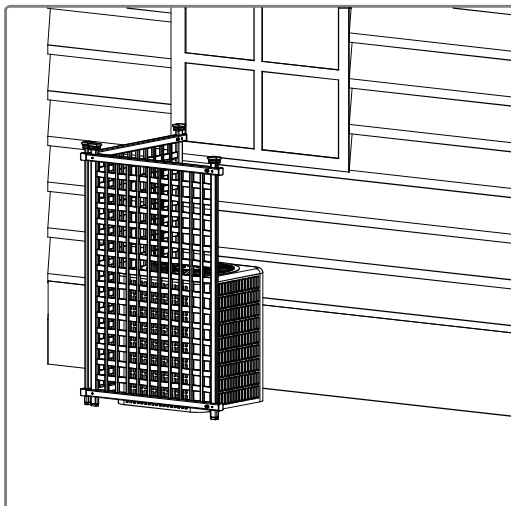

Detailed Product Dimensions & Specifications

ENCLO
HIDE IT WITH STYLE

Highland Vinyl Privacy Lattice Screen Kit - 2 Pack (45" H x 36" W)

If necessary, this enclosure can be trimmed down vertically to fit your custom space. Use a fine-toothed circular or hack saw. Rails will need to be re-spaced and configured accordingly.

Screen Installation Options

* Screens are designed to be installed at a right angle for optimal stability. If installing in a straight line or independently from each other, it is recommended to secure the posts into the ground with a bit of gravel or quick drying cement to ensure your screens are not easily knocked over.