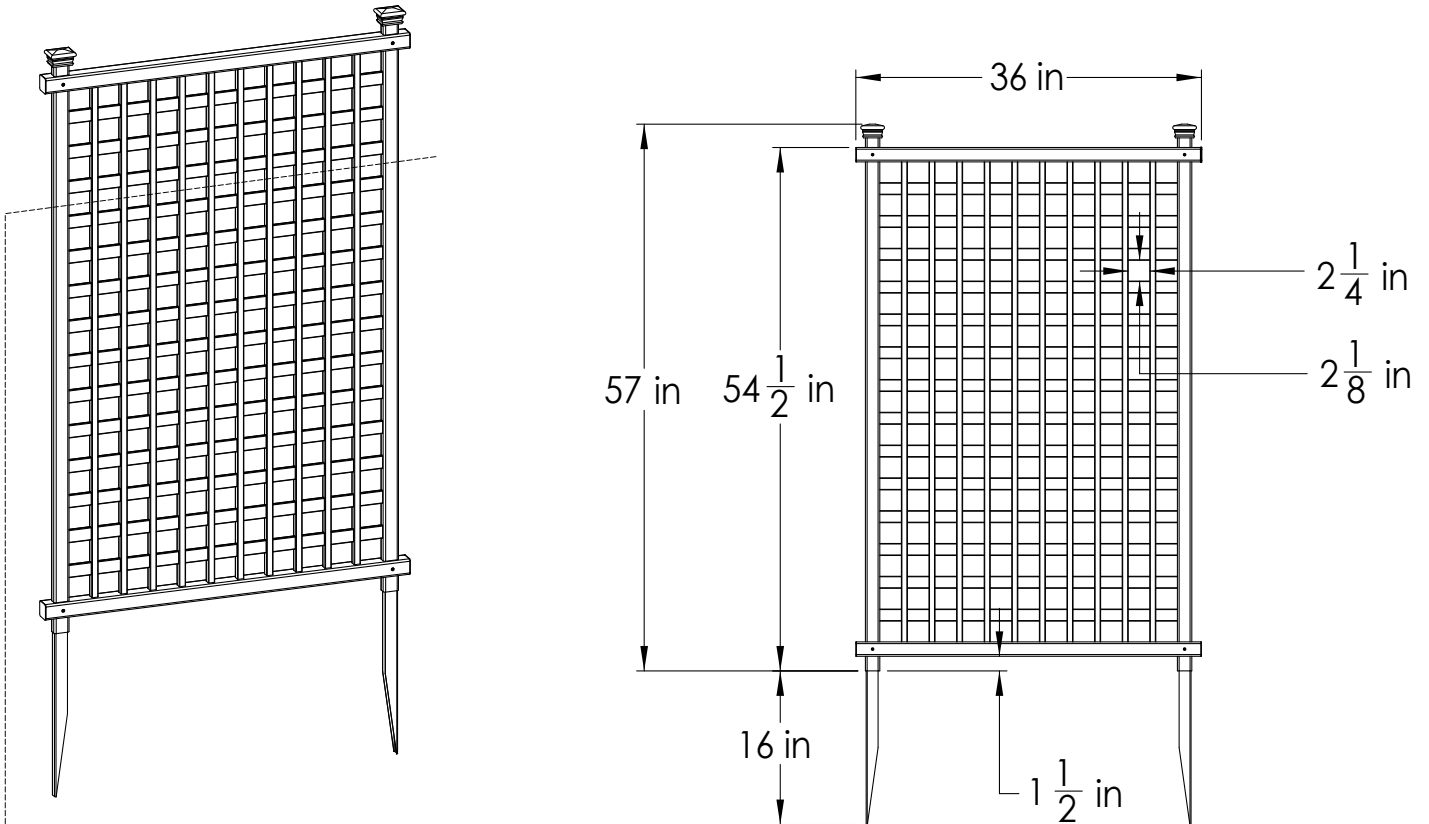

Detailed Product Dimensions & Specifications

ENCLO
HIDE IT WITH STYLE

Highland Vinyl Privacy Lattice Screen Kit - 2 Pack (45" H x 36" W)

If necessary, this enclosure can be trimmed down vertically to fit your custom space. Use a fine-toothed circular or hack saw. Rails will need to be re-spaced and configured accordingly.

Screen Installation Options

* Screens are designed to be installed at a right angle for optimal stability. If installing in a straight line or independently from each other, it is recommended to secure the posts into the ground with a bit of gravel or quick drying cement to ensure your screens are not easily knocked over.