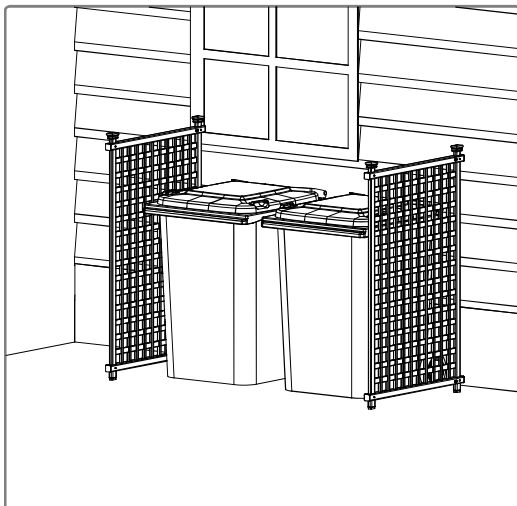

Detailed Product Dimensions & Specifications

ENCLO
HIDE IT WITH STYLE

Highland Vinyl Privacy Lattice Screen Kit - 2 Pack (45" H x 36" W)

If necessary, this enclosure can be trimmed down vertically to fit your custom space. Use a fine-toothed circular or hack saw. Rails will need to be re-spaced and configured accordingly.

Screen Installation Options

* Screens are designed to be installed at a right angle for optimal stability. If installing in a straight line or independently from each other, it is recommended to secure the posts into the ground with a bit of gravel or quick drying cement to ensure your screens are not easily knocked over.