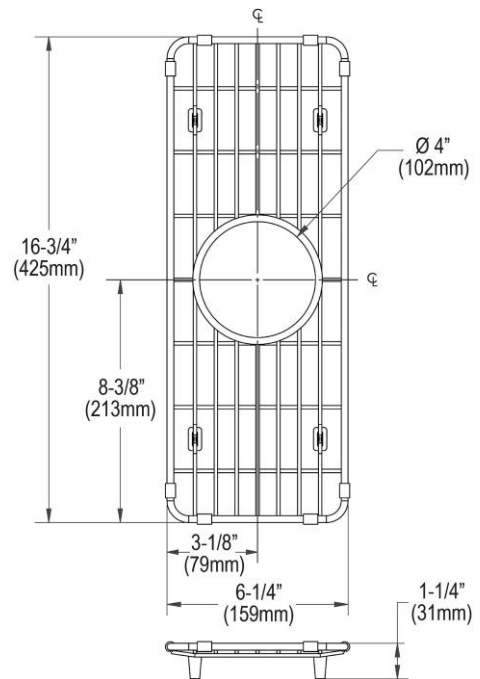

PART: _____ QTY: _____
PROJECT: _____
CONTACT: _____
DATE: _____
NOTES: _____
APPROVAL: _____

In keeping with our policy of continuing product improvement, Elkay reserves the right to change product specifications without notice. Please visit elkay.com for the most current version of Elkay product specification sheets. This specification describes an Elkay product with design, quality, and functional benefits to the user. When making a comparison of other producers' offerings, be certain these features are not overlooked.