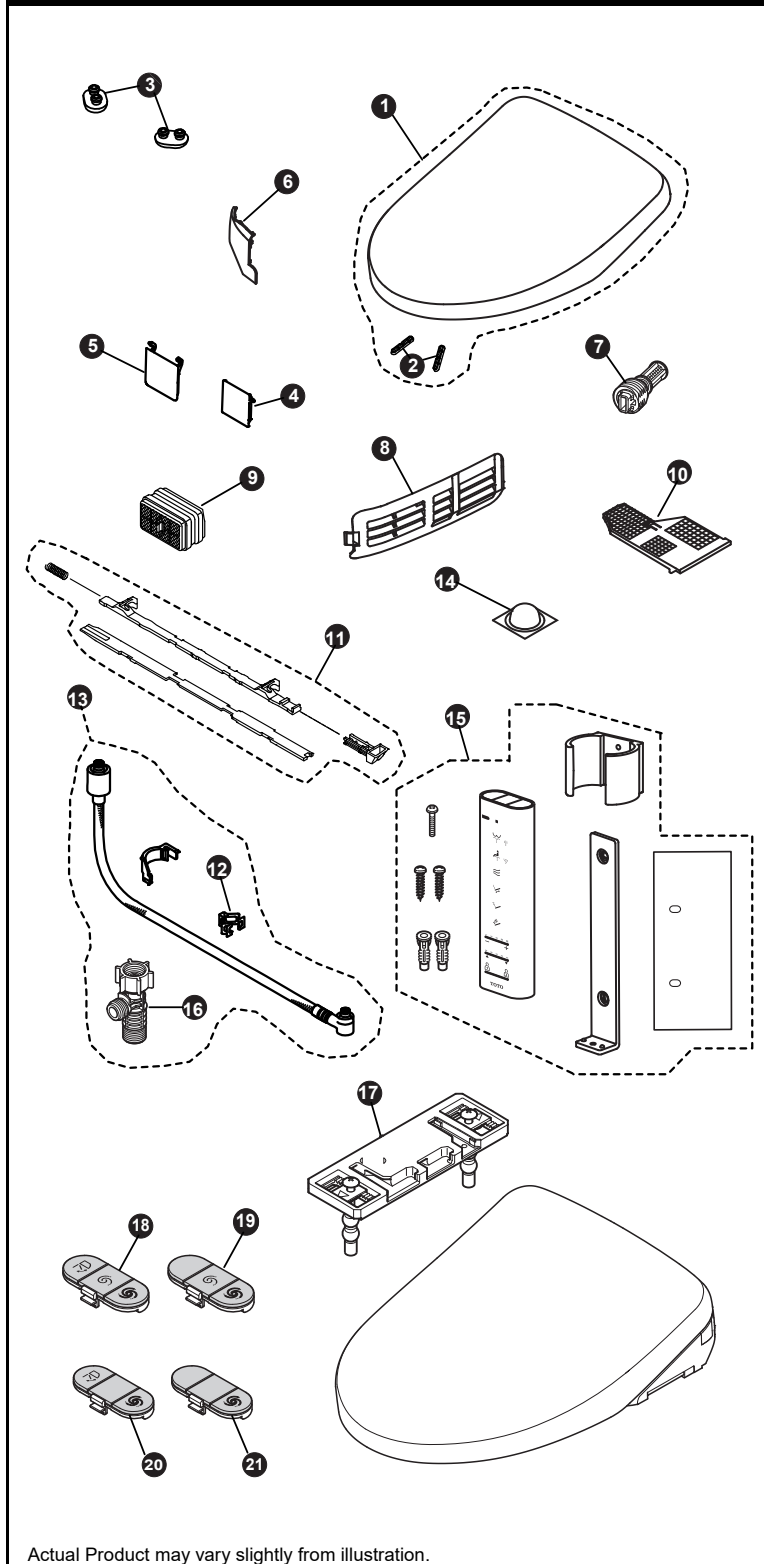

# SW3044(A)(T40)/SW3046(A)(T40) & SW3054(A)(T40)/SW3056(A)(T40)

SW3044 - S500e Classic Lid  
 SW3046 - S500e Contemporary Lid  
 SW3054 - S550e Classic Lid  
 SW3056 - S550e Contemporary Lid

SW3044T40 - S500e WASHLET+ Classic Lid  
 SW3046T40 - S500e WASHLET+ Contemporary Lid  
 SW3054T40 - S550e WASHLET+ Classic Lid  
 SW3056T40 - S550e WASHLET+ Contemporary Lid

Actual Product may vary slightly from illustration.

Item	Part	Description
1	THU6025#01	Contemporary Lid - Cotton White
	THU6025#12	Contemporary Lid - Sedona Beige
	THU6026#01	Classic Lid - Cotton White
	THU6026#12	Classic Lid - Sedona Beige
2	THU6068	Lid Bumpers (x2)
3	THU9337	Seat Bumpers (x2)
4	THU6070#01	Dryer Door - Cotton White
	THU6070#12	Dryer Door - Sedona Beige
5	THU6069#01	Wand Door - Cotton White
	THU6069#12	Wand Door - Sedona Beige
6	THU6061#01	Side Cover for Standard Model - Cotton White
	THU6061#12	Side Cover for Standard Model - Sedona Beige
	THU6060#01	Side Cover for Washlet+ Model - Cotton White
	THU6060#12	Side Cover for Washlet+ Model - Sedona Beige
7	THU6071	Water Filter Drain Valve
8	THU6030	Deodorizer Louver
9	THU9476	Deodorizer Catalyst
10	THU6054#01	Deodorizer Air Filter - Cotton White
	THU6054#12	Deodorizer Air Filter - Sedona Beige
11	THU6044	Lever Assembly
12	THU9484	Water Supply Connection Clip
13	THU6052R	Water Supply Hose for Standard Model
	THU6051R	Water Supply Hose for Washlet+ Model
14	THU9488	Top Lid Cushion
15	THU6055	S550e Remote Control Assembly
	THU6056	S500e Remote Control Assembly
16	THU6234	T-Connector
17	THU6050	Baseplate Assembly
18	THU6391	AutoFlush Remote Button for Dual Flush S550e
19	THU6392	AutoFlush Remote Button for Dual Flush S500e
20	THU6393	AutoFlush Remote Button for Single Flush S550e
21	THU6394	AutoFlush Remote Button for Single Flush S500e

## Product Number Explanations

**WASHLET®**  
 (SW) WASHLET®  
 (3044) S500e Classic  
 (3046) S500e Contemporary  
 (3054) S550e Classic  
 (3056) S550e Contemporary  
 (A) AutoFlush Compatible  
 (T40) WASHLET+