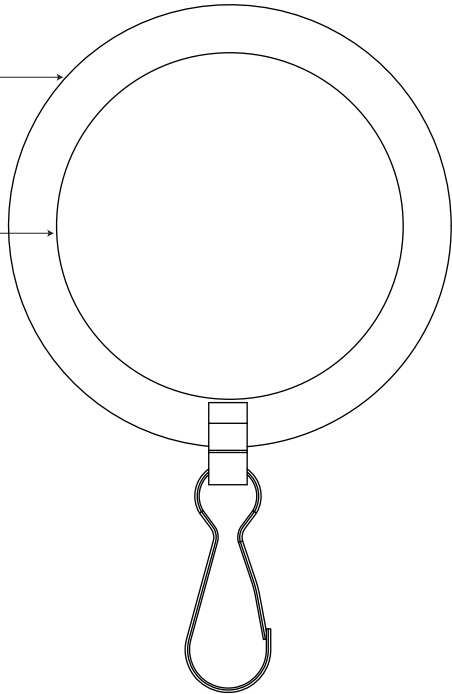

Shower Accessories

General Specifications

Curtain Rings

(set of 2)

#834 (Chrome), #835 (Satin Nickel), #831 (Bronze),
#802A (Polished Brass)

Ø1.75"
[44mm]

Ø1.50"
[38mm]

1/4"
[6mm]