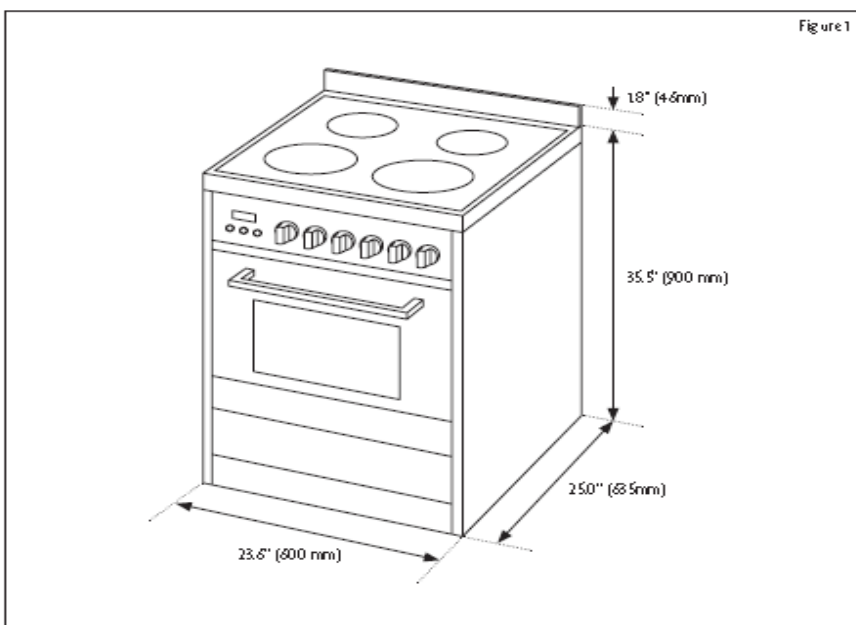

## MCSRE24S

### SPECIFICATIONS

Height	35.5" (900 mm)
Width	23.6" (600 mm)
Depth	23.6" (600 mm)
Depth with Back splash	25.0" (635 mm)
Net Weight	125 lbs. (56.5 kg)
Capacity	2.2 Cu. Ft.
Voltage Rating	240 V 60 Hz
Power Rating	Refer to "Electrical Specifications" on page 14.