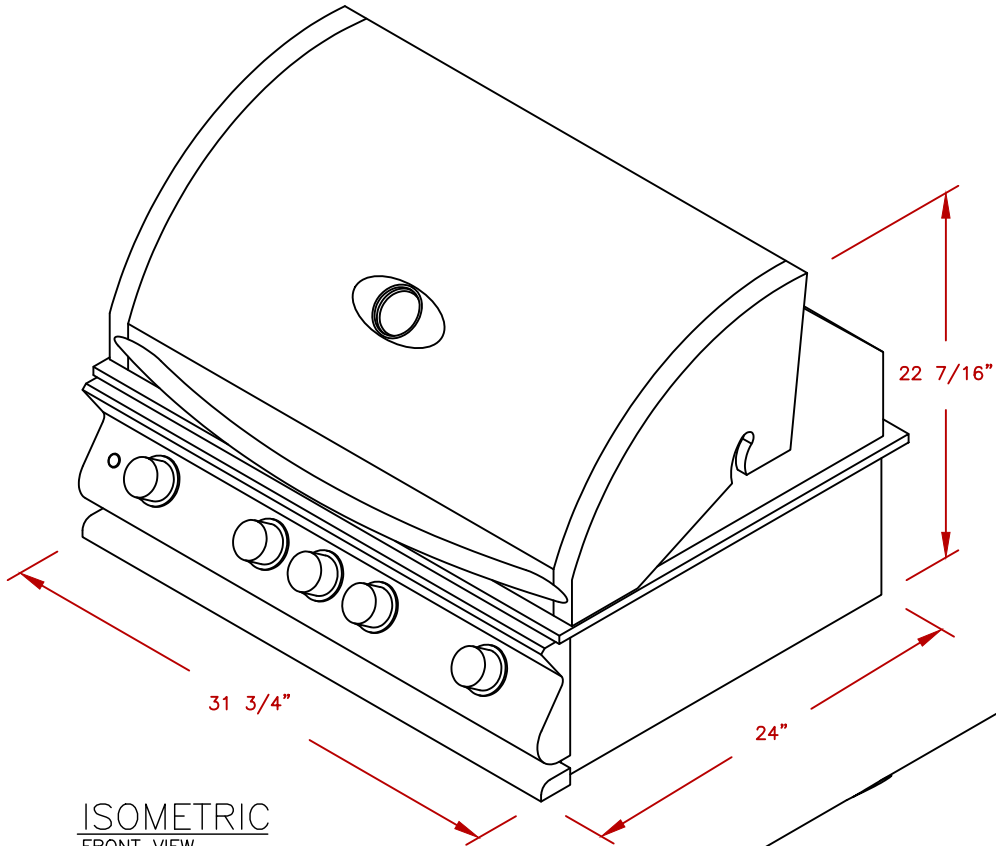

LINE	BBQ LINE
MODEL	P4 BURNER
NUM	

ISOMETRIC
FRONT VIEW

ISOMETRIC
BACK VIEW

CUT OUT
4 BURNER GRILL

	TITLE		2021 BARBECUE LINE GRILLS P4 BURNER
	SCALE:	DWG NO.	DWG BY
N/A	BBQ13P04	M ORTEGA	
REVISED	REV. DESCR.	DATE	12/8/2020