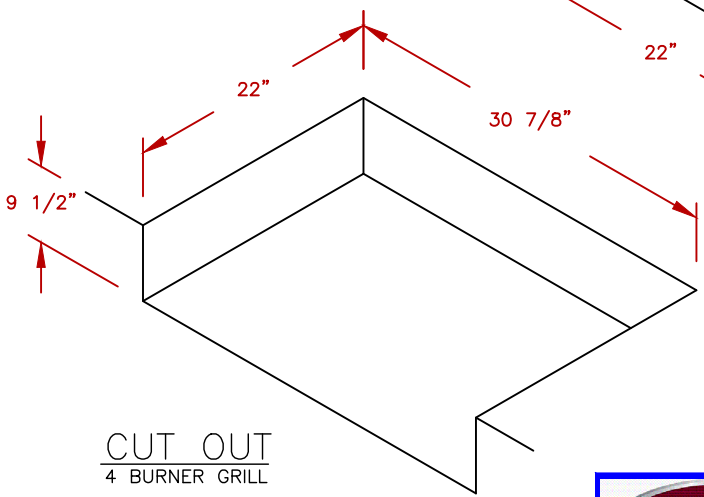

LINE	BBQ LINE
MODEL	P4 BURNER
NUM	

ISOMETRIC
FRONT VIEW

ISOMETRIC
BACK VIEW

CUT OUT
4 BURNER GRILL

	TITLE		2021 BARBECUE LINE GRILLS P4 BURNER
	SCALE:	DWG NO.	DWG BY
N/A	BBQ13P04	M ORTEGA	
REVISED	REV. DESCR.	DATE	12/8/2020