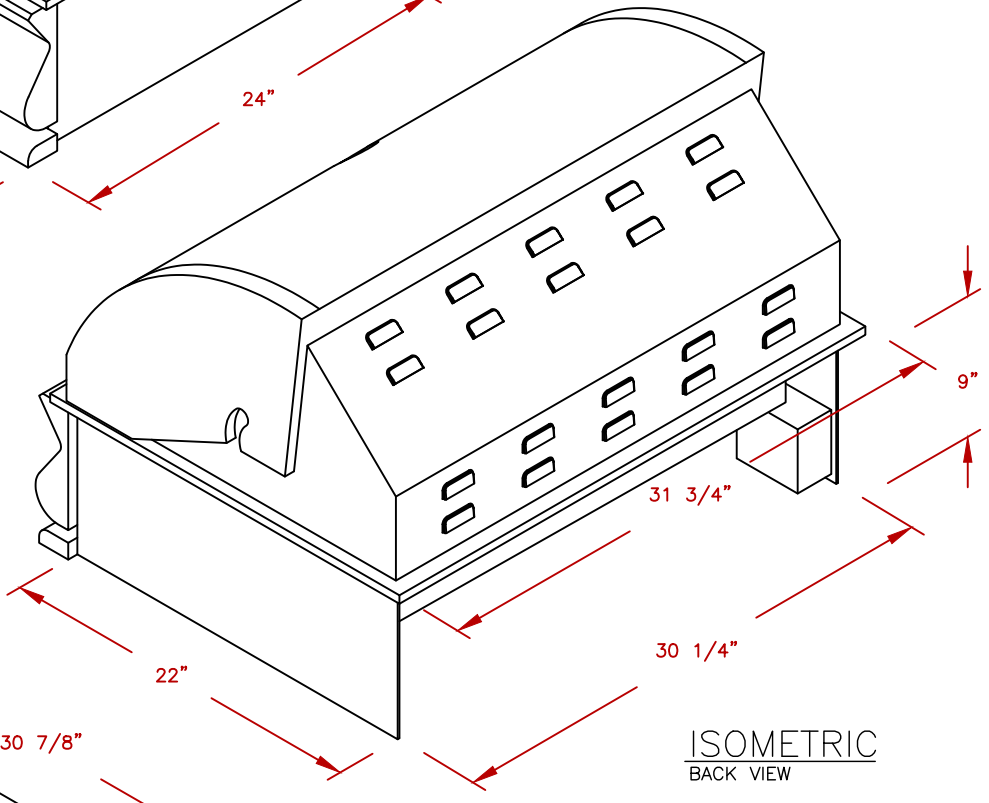

LINE	BBQ LINE
MODEL	P4 BURNER
NUM	

ISOMETRIC
FRONT VIEW

ISOMETRIC
BACK VIEW

CUT OUT
4 BURNER GRILL

	TITLE		2021 BARBECUE LINE GRILLS P4 BURNER
	SCALE:	DWG NO.	DWG BY
N/A	BBQ13P04	M ORTEGA	
REVISED	REV. DESCR.	DATE	12/8/2020