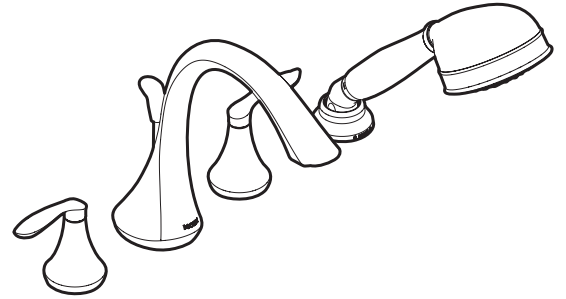

Buy it for looks. Buy it for life.®

Specifications

DESCRIPTION

- Metal construction with various finishes identified by suffix

OPERATION

- Lever style handles
- Rotate hot side handle counterclockwise to open (clockwise to close)
- Rotate cold side handle clockwise to open (counterclockwise to close)

FLOW

- Hand shower meets 2.5 gpm max (9.5 L/min)

STANDARDS

- Third party certified to CSA B-125, ASME A112.18.1M, and all applicable requirements referenced therein
- ADA for lever handles

WARRANTY

- Lifetime limited warranty against leaks, drips and finish defects to the original consumer purchaser
- 5 year warranty if used in commercial installations

EVA™ Two-Handle Roman Tub Faucet Trim w/Built In Diverter Valve

Models: T944 series

Valves: 9992, 9993, 9997, 9999