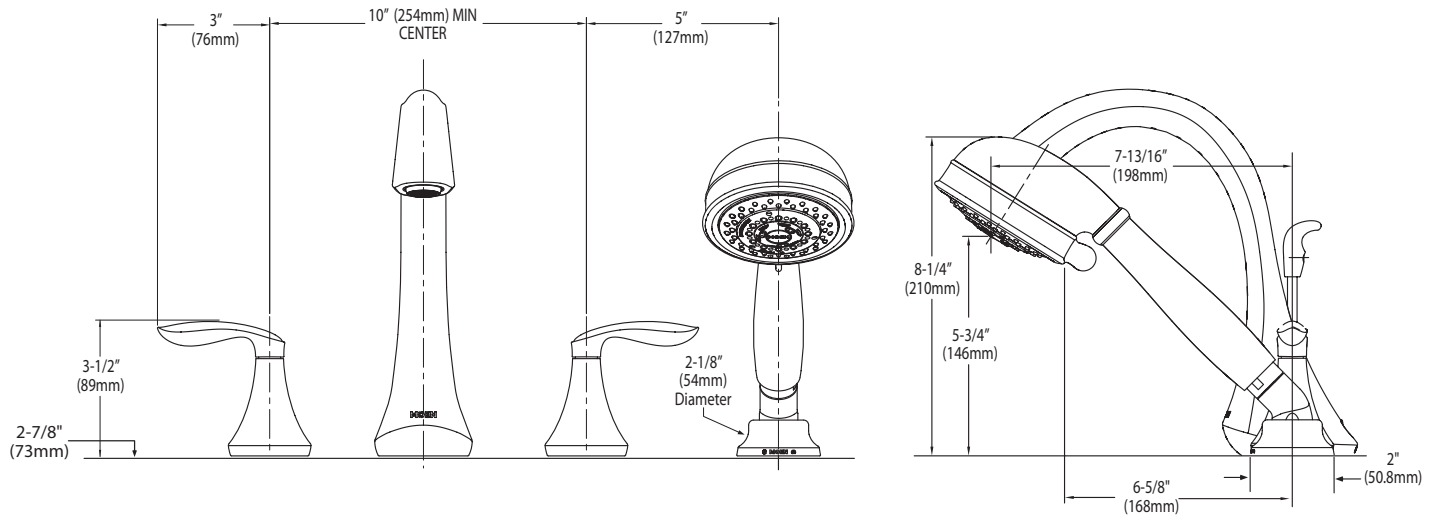

### EVA™ Two-Handle Roman Tub Faucet Trim w/Built In Diverter Valve

Models: T944 series

Valves: 9992, 9993, 9997, 9999

## CRITICAL DIMENSIONS

(DO NOT SCALE)