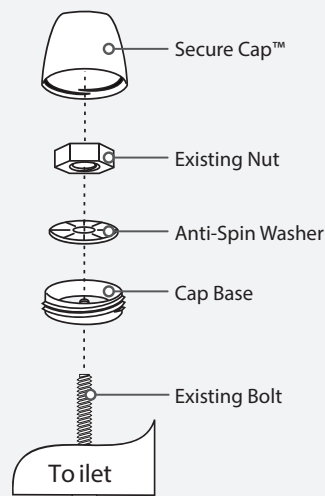

SecureCap™

Toilet Bolt Caps

7110T-002

Screw on design, ensures the caps can't be knocked off.

- Replaces lost or broken bolt caps securely.
- Universal- works with most toilets and bolts.
- Easy to install in just minutes.
- Water tight, securely seal to eliminate leaks and rust.
- 1 Year Warranty.

Item #	Case QTY	Product Dimensions H/W/D (Inches)	Case Dimensions H/W/D (Inches)	Case Weight (Lbs)	UPC	SCCI 2 of 5
7110T-002	10	6.375 x 4.375 x 1.5	7 x 5.063 x 14	1.07 lbs	0 39961 02707 8	100 39961 02707 5