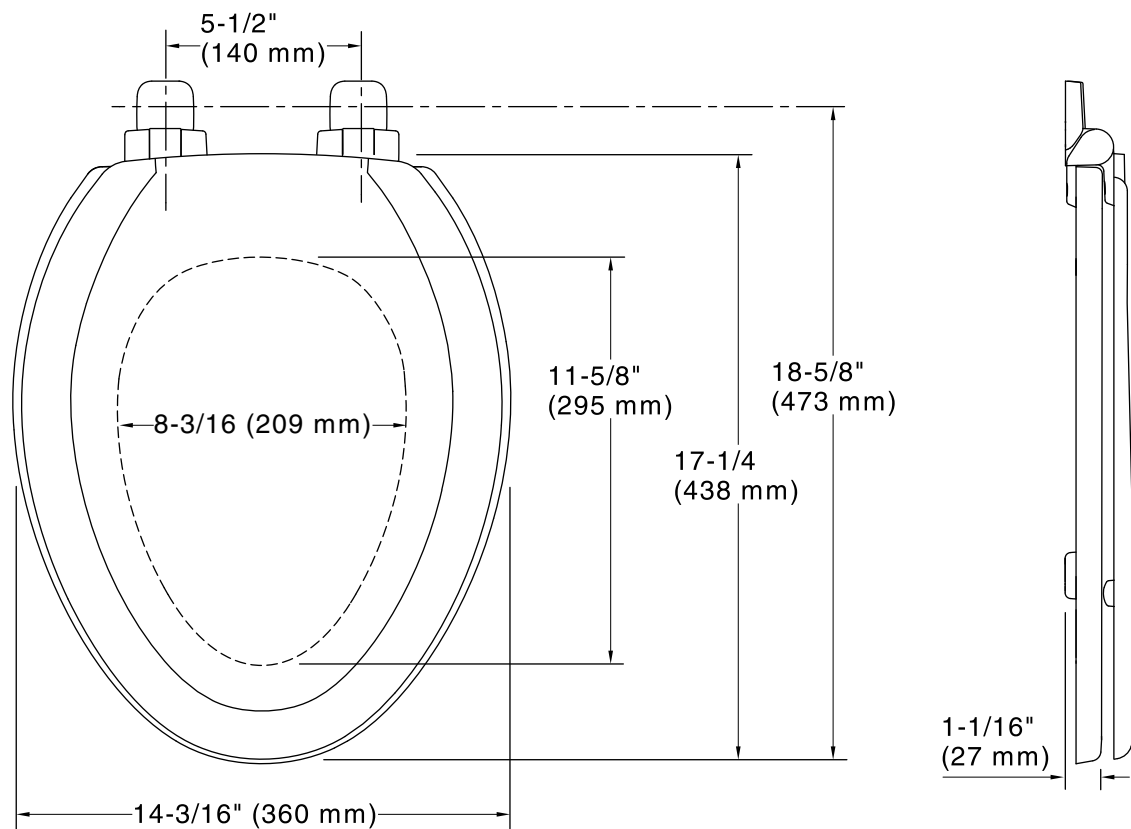

Technical Information

All product dimensions are nominal.

Seat shape type: Elongated
Seat front type: Closed front
Seat hinge type: Quiet-Close™
Seat-mounting holes: 5-1/2" (140 mm)

Notes

Install this product according to the installation instructions.