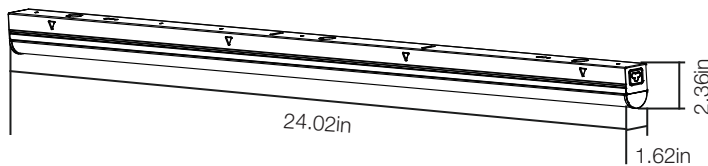

PRODUCT SPECIFICATIONS

2ft LED Linkable Strip Light (1 light equiv)

54263141
SKU# 1001390177

SPECIFICATIONS

Model Number	54263141
SKU	1001390177
OSMID	206028921
Power	10 W
AC Voltage, Frequency	120V, 60 Hz
Color Temp (nom.)	4000K
Operation Temp	-4°F ~ 113°F
CRI	80
Lumen Output (min.)	900 lm
Dimming	NO
Lifetime Rating	L70/50000Hrs
Efficacy	90.0 lm/watt

ADVANTAGES

- 50,000 Hours of Continuous Use
- The maximum wattage is 360W to connect 2ft, 3ft or 4ft lights together
- Power source can be either direct wire or plug in
- US Patents - 10,465,896, 10,180,241

PACKAGING

Weight (±0.5 lb)	1.61 lbs
Size (L x W x H) (±0.1 in)	24.02in x 1.61in x 2.36in
Box Dimensions	24.72in x 2.76in x 1.97in
Gross Weight	1.87 lbs
UPC	849489002507

APPLICATIONS

Suitable for damp locations

SURFACE MOUNT

INCLUDED IN BOX

- Mounting Screw (0.6in) (2)
- Plastic Drywall Anchor (2)
- End to End Connector (1)
- Linking Cord (12in) (1)
- Plug-in Power Cord ON/OFF Switch (5ft) (1)