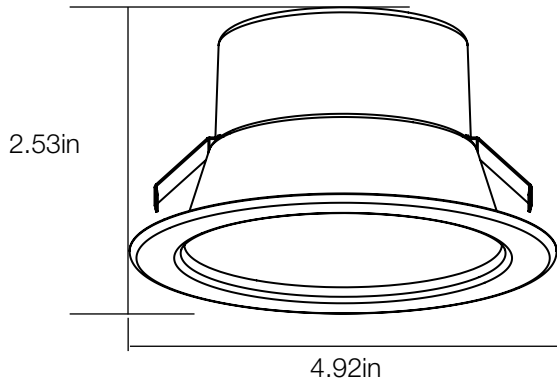

PRODUCT SPECIFICATIONS

4in LED Smart Tunable Recessed Trim

538551010
SKU# 1005731229

SPECIFICATIONS

| | |
|-----------------------|-------------------|
| Model Number | 538551010 |
| SKU | 1005731229 |
| OSMID | 314199717 |
| Power | 9.5W |
| AC Voltage, Frequency | 120V, 60 Hz |
| Color Temp (nom.) | 2200-6500 K + RGB |
| Operation Temp | -13°F ~ 113°F |
| CRI | 90 |
| Lumen Output (min.) | 655 lm |
| Dimming | YES |
| Lifetime Rating | L70/50000Hrs |
| Efficacy | 68.9lm/watt |

PACKAGING

| | |
|----------------------------|--------------------------|
| Weight (±0.5 lb) | 0.40 lbs |
| Size (L x W x H) (±0.1 in) | 4.92in x 4.92in x 2.53in |
| Box Dimensions | 5.71in x 3.31in x 5.71in |
| Gross Weight | 0.59 lbs |
| UPC | 849489072401 |