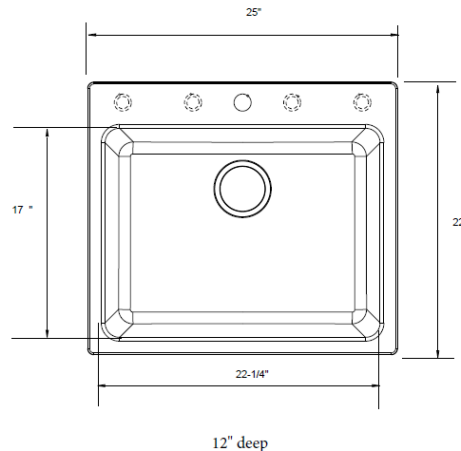

JOB INFORMATION

Job Name: _____

Contact: _____

Date Specified: _____

Specifier: _____

Contractor: _____

NOMINAL DIMENSIONS

Model 401922 shown

OVERALL	CUT OUT SIZE	BOWL DEPTH	DRAIN
25 X 22"	Template provided with approximate 1/8" reveal	12"	3-1/2"

DXF cutout templates available on our website.

BLANCO AMERICA

800.451.5782

www.blancoamerica.com

© 2017 BLANCO AMERICA