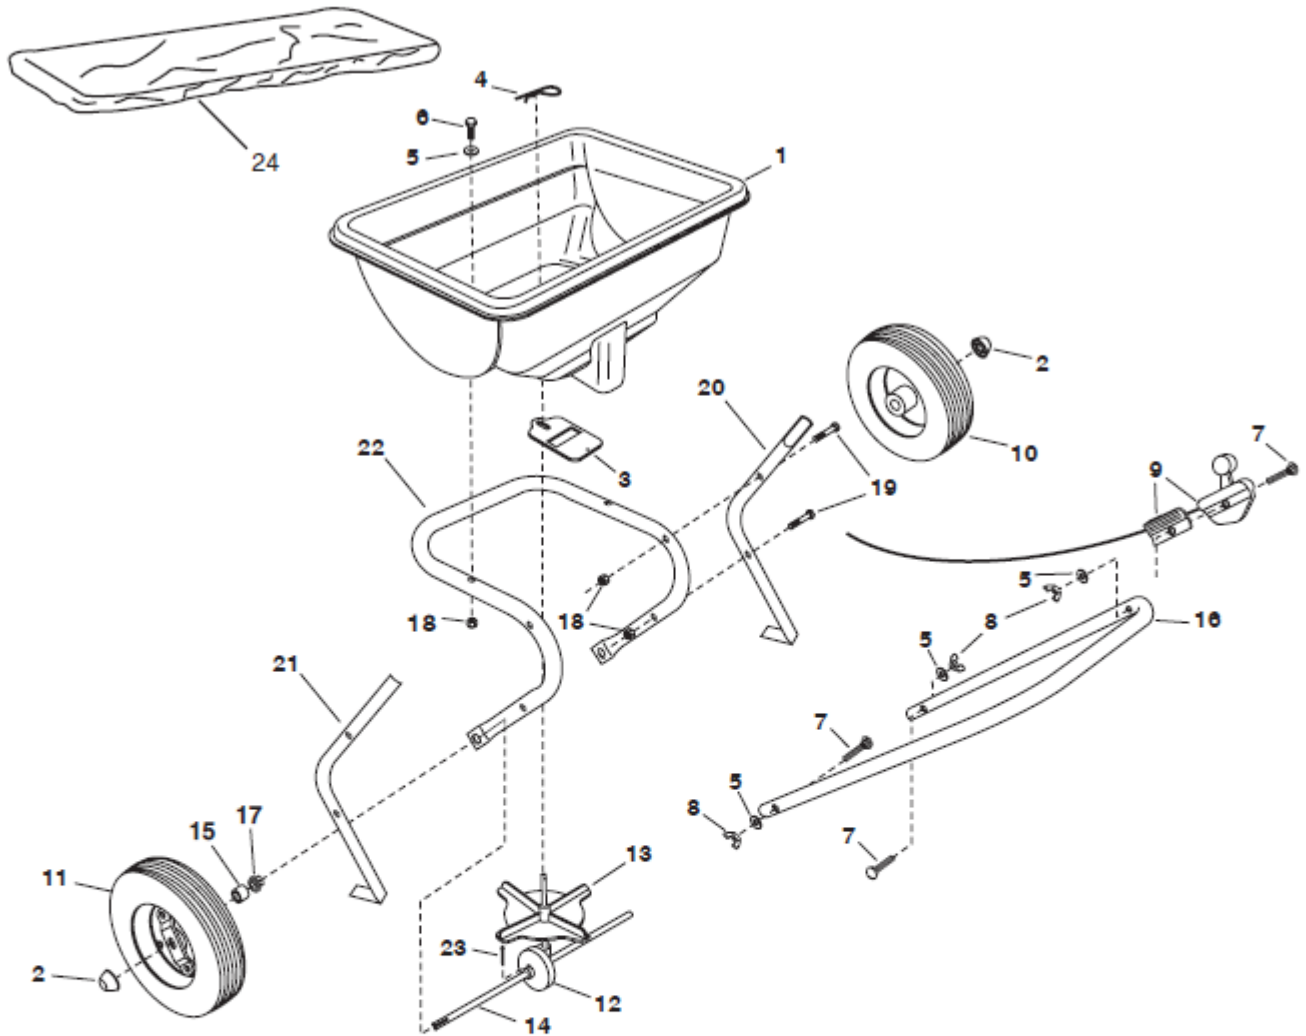

REPAIR PARTS FOR MODEL 38115

REF	PART NO.	QTY	DESCRIPTION	REF	PART NO.	QTY	DESCRIPTION
1	AF47994BLK	1	Hopper	13	AF47124	1	Impeller
2	AF44663	2	Hub Cap	14	AF40903	1	Axle
3	AF47983	1	Flow Slide	15	AF47851	2	Plastic Spacer
4	AF43343	1	Hairpin Agitator	16	AF47985	1	Handle Tube
5	AF43088	2	Washer, 1/4 Std	17	AF47963	2	Hex Flange Bearing
6	AF43648	2	Hex Bolt, 1/4-20 x 1-1/2"	18	AF47189	6	Nut, Nylock 1/4"
7	AF45165	3	Carriage Bolt 1/4-20 x 2"	19	AF46699	4	Hex Bolt, 1/4-20 x 2"
8	AF43193	3	Wing Nut, 1/4-20	20	AF49958	1	Leg Tube, R.H.
9	AF49447	1	Control Cable Assembly (includes items 7 & 8)	21	AF49816	1	Leg Tube, L.H.
10	AF46503	1	Wheel & Tire Assy	22	AF49085	1	Frame Tube
11	AF48865	1	Wheel & Tire Assy /w Drive	23	AF43501	1	Cotter Pin, 9/64" x 1-1/2"
12	AF40904	1	Gearbox Assembly	24	AF40883	1	Hopper Cover