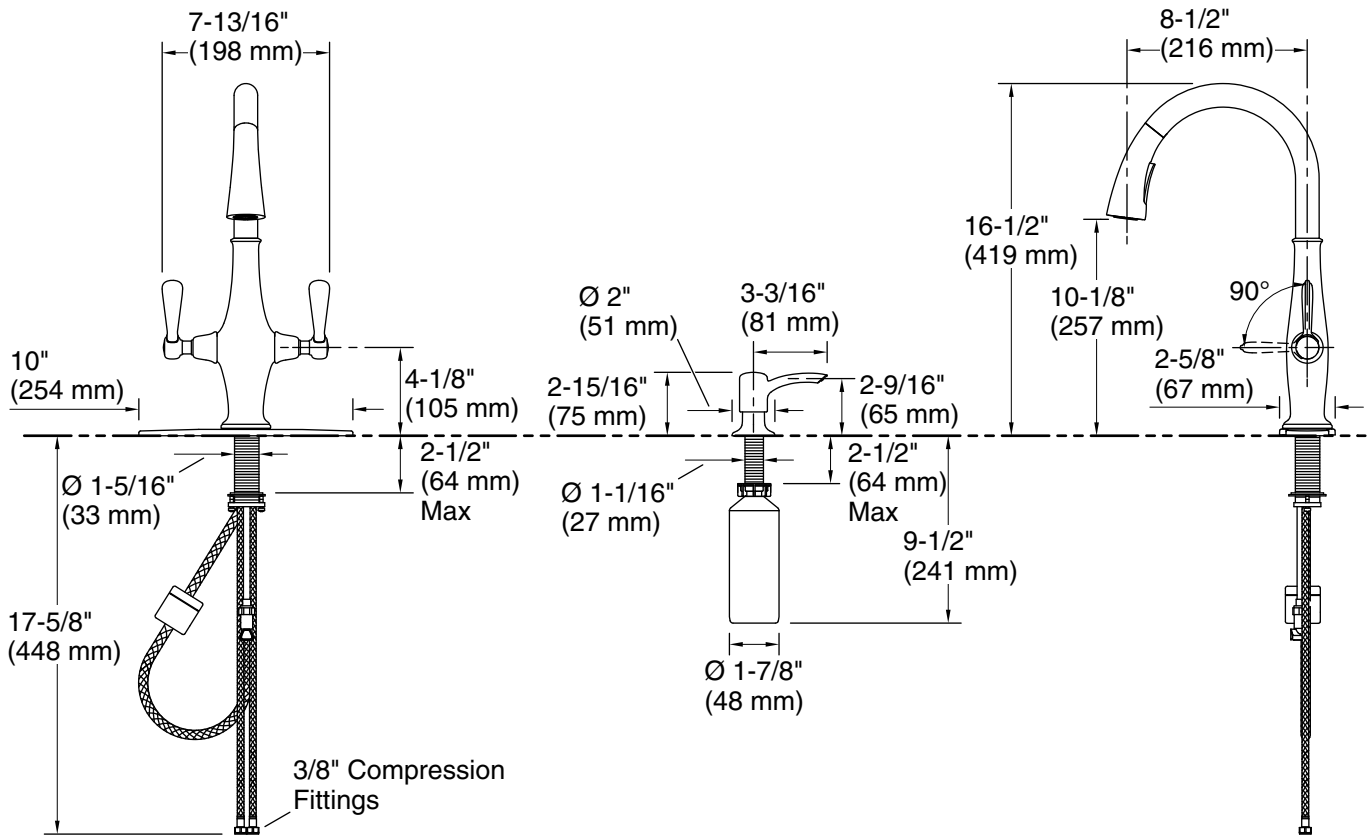

Features

- Two-function pull-down sprayhead allows you to switch from aerated stream to Sweep® spray.
- Sweep® spray features specially angled nozzles that form a wide, powerful blade of water to sweep your dishes and sink clean.
- DockNetik® magnetic docking system securely locks the sprayhead into place when not in use.
- ProMotion® technology's light, quiet braided hose and swiveling ball joint make the pull-down sprayhead easier and more comfortable to use.
- MasterClean™ sprayface features an easy-to-clean surface that withstands mineral buildup.
- High-arch spout offers vertical clearance for tall cookware and pitchers.
- Two lever handles offer separate control of hot and cold water.
- KOHLER ceramic disc valves exceed industry longevity standards for a lifetime of durable performance.
- 1.5 gpm (5.7 lpm) maximum flow rate at 60 psi (4.14 bar).
- Box includes: Assembled faucet, supply lines, escutcheon plate, soap/lotion dispenser.

Material

- Premium metal construction for durability and reliability.

Installation

- Installs with 1-, 2-, 3-, or 4-hole sinks.
- Flexible supply lines and quick-connect fittings simplify installation.
- Longer shank works with countertops up to 2½" inches thick and is easy to install.

Technical Information

All product dimensions are nominal.

Notes

Install this product according to the installation instructions.

ADA, CSA B651 compliant when installed to the specific requirements of these regulations.