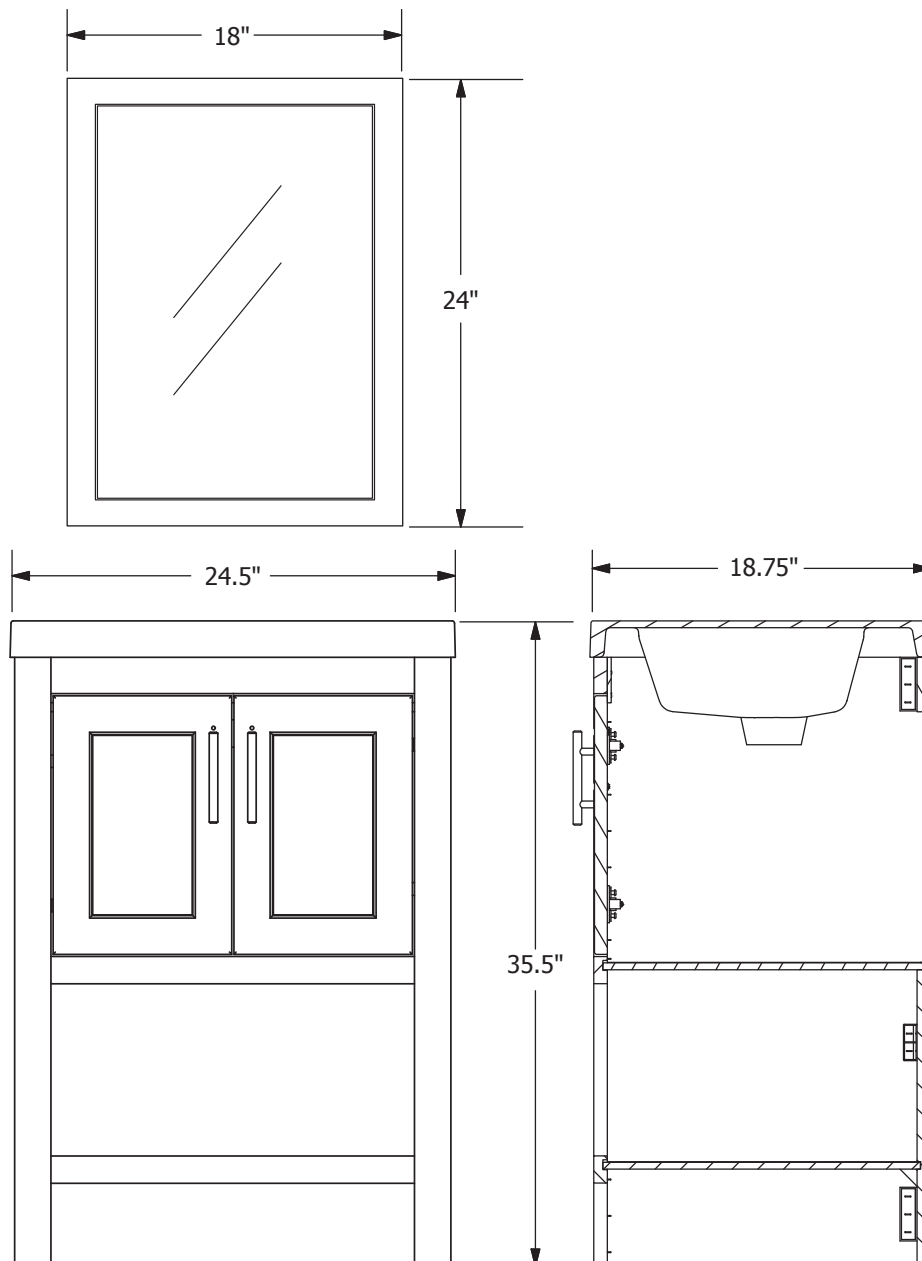

### 24.5" Vanity Cabinet with Top and Mirror PPSPADV24M

The information contained in this drawing is the sole property of American Woodmark Corporation and any reproduction in part or as a whole without the written permission is prohibited.