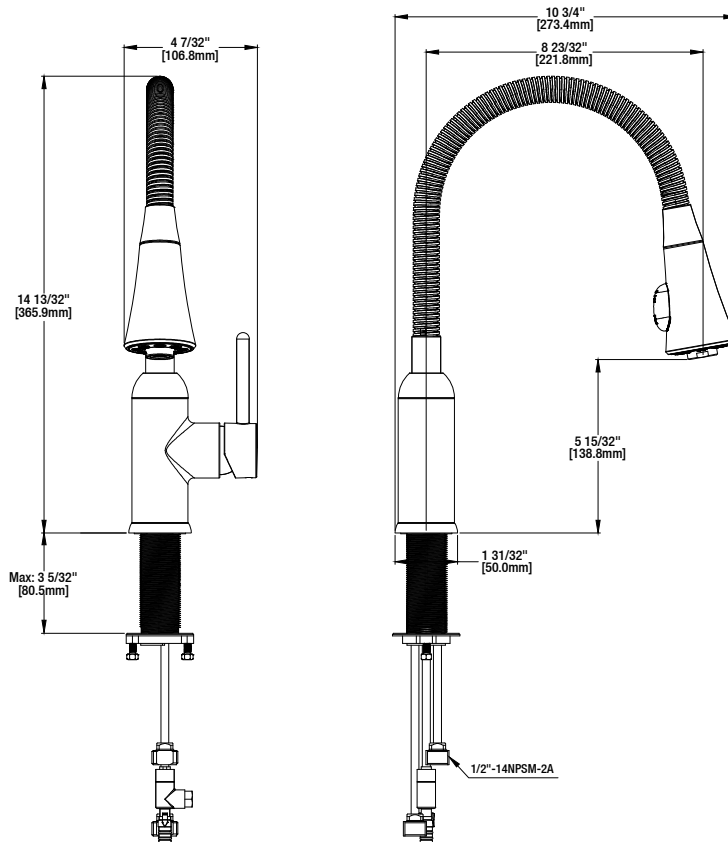

Bodell Single-Handle Laundry Faucet

MODEL	SKU #	FINISH
HD67799-1001	304353690	Chrome
HD67799-1008D2	304353680	Stainless Steel

FEATURES

- Requires 1 Hole Sink
- 1/2" IPS Connections
- Max Flow Rate: 2.2 gpm (8.3 L/min) at 60 psi
- Max Countertop Thickness: 3 5/32"
- Spout Reach: 8 23/32"
- Spout Height: 14 13/32"
- Ceramic Valve for Lifetime Drip-Free Operation
- With Zinc Lever Handle

INSTALLATION DIMENSIONS

Glacier Bay reserves the right to make changes in specifications and materials and to change and discontinue models, both without notice or obligation. Dimensions are for reference only.