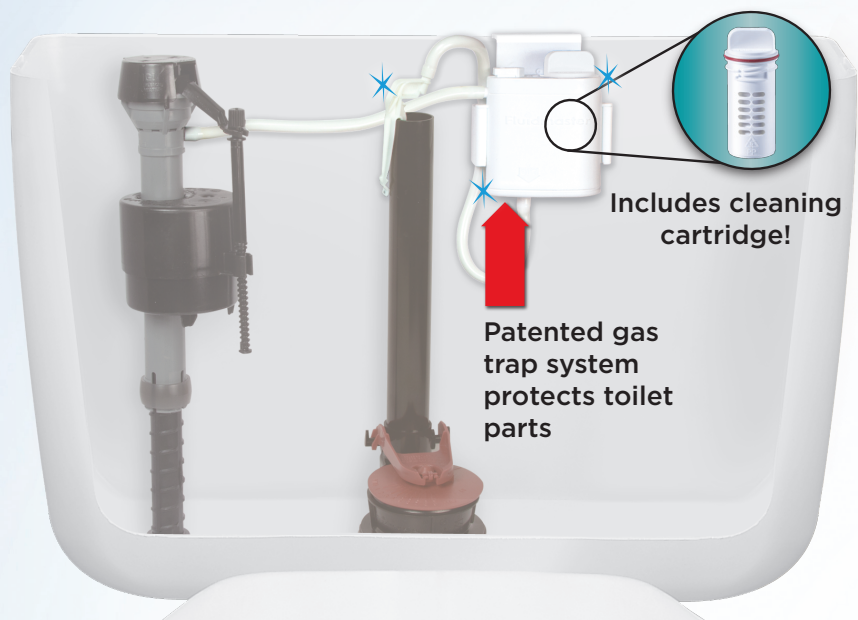

Flush 'n Sparkle®

Self-Cleaning Toilet System

Cleans with Every Flush!

Scrub-free, Hands-free Cleaning

Special Features:

- Fights stains without damaging toilet parts
- Treated water released only to toilet bowl where needed
- Easy to install - 1 minute
- Three different types of cleaners
- Cartridges last up to three months and are simple to replace

Easy to Install -
1 Minute!

REFILLS
LAST UP TO
3 MONTHS!

8100 Blue

8200 Septic

8300 Bleach

Flush 'n Sparkle®

Self-Cleaning Toilet System

Cleans toilets up to
3 months

No more cleaning
liquids or tablets

Fights stains without
damaging toilet parts

AUTOMATIC TOILET CLEANERS

**EASY TO INSTALL -
1 MINUTE!**