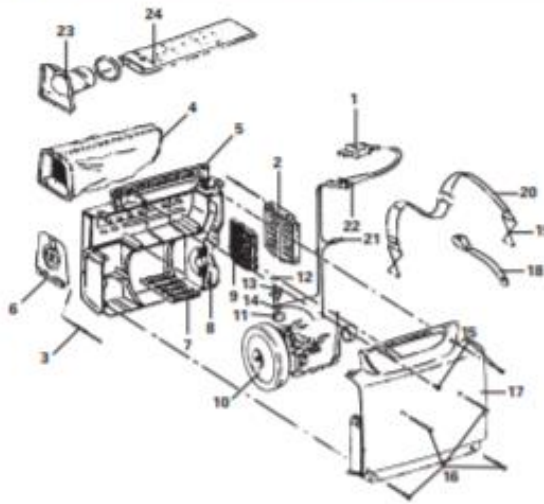

$18.99

PORTAPACK SHOULDER BAG

- HOLDS THE PORTA-POWER AND TOOLS
- HAS ADJUSTABLE SHOULDER AND BELT STRAPS

ITEM CH01005