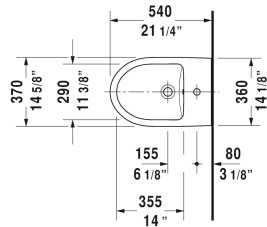

**Duravit No.1 Bidet wall-mounted # 22791500002**

| < 14 5/8" Inch > |

Bidet wall-mounted	Dimension	Weight	Order number
with overflow, with faucet deck			
<b>Colors</b>			
00 White			
<b>Variant</b>			
	14 5/8" x 21 1/4" Inch	44.1 lb	22791500002
<b>Infobox</b>			
In-wall carrier required for installation			
Siphon for bidet with extended outlet pipe	1 1/4" x 19 3/4" Inch	1.3 lb	005027
Hardware for wall-mounted bidet and wall-mounted toilet	Ø 1/2" x 7 1/8" Inch	0.4 lb	006500

All drawings contain the necessary measurements which are subject to standard tolerances. They are stated in inch & mm and are non-binding. Exact measurements, in particular for customized installation scenarios, can only be taken from the finished ceramic piece.