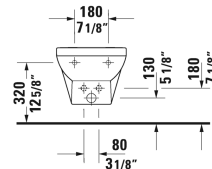

**Duravit No.1 Bidet wall-mounted # 22791500002**

| < 14 5/8" Inch > |

Bidet wall-mounted	Dimension	Weight	Order number
with overflow, with faucet deck			
<b>Colors</b>			
00 White			
<b>Variant</b>			
	14 5/8" x 21 1/4" Inch	44.1 lb	22791500002
<b>Infobox</b>			
In-wall carrier required for installation			
Siphon for bidet with extended outlet pipe	1 1/4" x 19 3/4" Inch	1.3 lb	005027
Hardware for wall-mounted bidet and wall-mounted toilet	Ø 1/2" x 7 1/8" Inch	0.4 lb	006500

All drawings contain the necessary measurements which are subject to standard tolerances. They are stated in inch & mm and are non-binding. Exact measurements, in particular for customized installation scenarios, can only be taken from the finished ceramic piece.