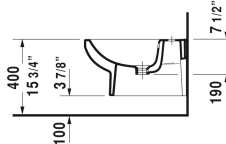

**Duravit No.1 Bidet wall-mounted # 22791500002**

| < 14 5/8" Inch > |

Bidet wall-mounted	Dimension	Weight	Order number
with overflow, with faucet deck			
<b>Colors</b>			
00 White			
<b>Variant</b>			
	14 5/8" x 21 1/4" Inch	44.1 lb	22791500002
<b>Infobox</b>			
In-wall carrier required for installation			
Siphon for bidet with extended outlet pipe	1 1/4" x 19 3/4" Inch	1.3 lb	005027
Hardware for wall-mounted bidet and wall-mounted toilet	Ø 1/2" x 7 1/8" Inch	0.4 lb	006500

All drawings contain the necessary measurements which are subject to standard tolerances. They are stated in inch & mm and are non-binding. Exact measurements, in particular for customized installation scenarios, can only be taken from the finished ceramic piece.