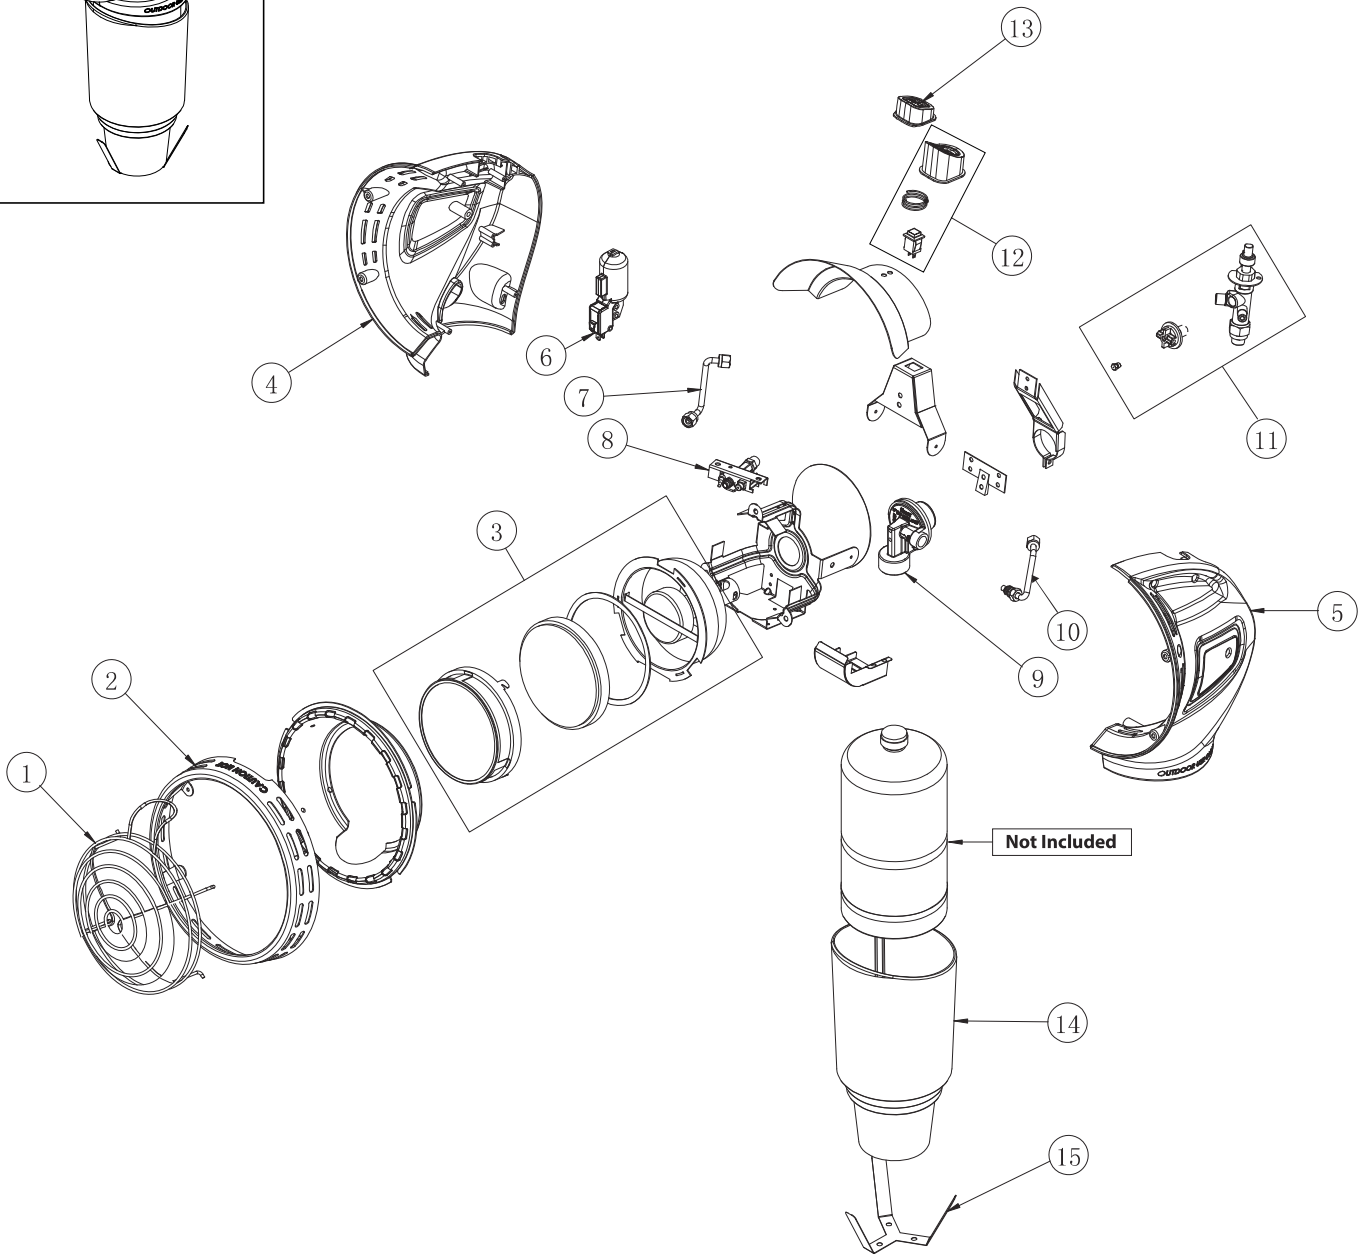

# Mr. Heater MH4GC

**PARTS LIST:**  
**SEE BACK PAGE FOR PARTS ORDERING INFORMATION**

ITEM NO	PART NUMBER	DESCRIPTION
1	15061	Guard, Wire
2	15062	Ring
3	15063	Burner, Plenum Assembly
4	15064	Housing, Right
5	15065	Housing, Left
6	15066	Tipover Switch
7	15067	Pilot, Tube, Assembly
8	15077	Pilot, ODS Assembly
9	15069	Regulator, Assembly
10	15070	Tube, Regulator
11	15071	Valve, Assembly
12	15072	OFF-Button Assembly
13	15073	Button, ON
14	15074	Adapter, Cup
15	15075	Clip, Spring