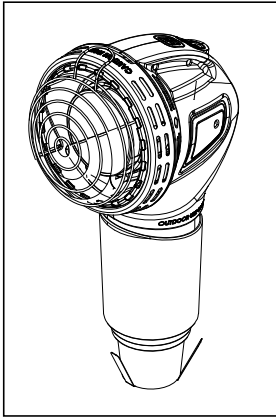

# Mr. Heater MH4GC

**PARTS LIST:**  
**SEE BACK PAGE FOR PARTS ORDERING INFORMATION**

ITEM NO	PART NUMBER	DESCRIPTION
1	15061	Guard, Wire
2	15062	Ring
3	15063	Burner, Plenum Assembly
4	15064	Housing, Right
5	15065	Housing, Left
6	15066	Tipover Switch
7	15067	Pilot, Tube, Assembly
8	15077	Pilot, ODS Assembly
9	15069	Regulator, Assembly
10	15070	Tube, Regulator
11	15071	Valve, Assembly
12	15072	OFF-Button Assembly
13	15073	Button, ON
14	15074	Adapter, Cup
15	15075	Clip, Spring