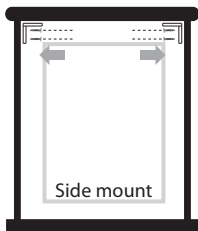

Easy to Install

Step 1 - Bracket Placement

Hold shade against window frame and mark where brackets will be secured with pencil. Secure bracket with screws.

Installation à l'extérieur

or

Step 2 - Shade Placement

Place shade channels directly over bolts and secure with wing nut.

Installation à l'intérieur

Top mount

or

Side mount

Step 3 - Enjoy your Home Decorators Collection Shade

MADE IN CHINA
HECHO EN CHINA

FOR U.S., DISTRIBUTED BY
DISTRIBUIDO EN EE. U. POR
HOME DEPOT U.S.A., INC.
2455 PACES FERRY RD., N.W.
GA 30067