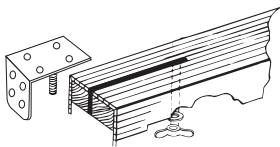

Easy to Install

Step 1 - Bracket Placement

Hold shade against window frame and mark where brackets will be secured with pencil. Secure bracket with screws.

Installation à l'extérieur

or

Step 2 - Shade Placement

Place shade channels directly over bolts and secure with wing nut.

Installation à l'intérieur

Top mount

or

Side mount

Step 3 - Enjoy your Home Decorators Collection Shade

MADE IN CHINA
HECHO EN CHINA

FOR U.S., DISTRIBUTED BY
DISTRIBUIDO EN EE. U. POR
HOME DEPOT U.S.A., INC.
2455 PACES FERRY RD., N.W.
GA 30067