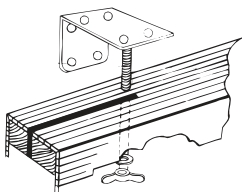

Easy to Install

Step 1 - Bracket Placement

Hold shade against window frame and mark where brackets will be secured with pencil. Secure bracket with screws.

Installation à l'extérieur

or

Step 2 - Shade Placement

Place shade channels directly over bolts and secure with wing nut.

Installation à l'intérieur

Top mount

or

Side mount

Step 3 - Enjoy your Home Decorators Collection Shade

MADE IN CHINA
HECHO EN CHINA

FOR U.S., DISTRIBUTED BY
DISTRIBUIDO EN EE. U. POR
HOME DEPOT U.S.A., INC.
2455 PACES FERRY RD., N.W.
GA 30067