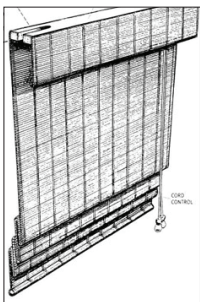

Easy to Install

Step 1 - Bracket Placement

Hold shade against window frame and mark where brackets will be secured with pencil. Secure bracket with screws.

Installation à l'extérieur

or

Step 2 - Shade Placement

Place shade channels directly over bolts and secure with wing nut.

Installation à l'intérieur

Top mount

or

Side mount

Step 3 - Enjoy your Home Decorators Collection Shade

MADE IN CHINA
HECHO EN CHINA

FOR U.S., DISTRIBUTED BY
DISTRIBUIDO EN EE. U. POR
HOME DEPOT U.S.A., INC.
2455 PACES FERRY RD., N.W.
GA 30067