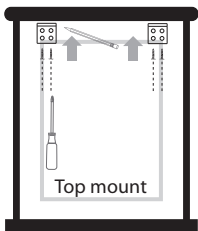

Easy to Install

Step 1 - Bracket Placement

Hold shade against window frame and mark where brackets will be secured with pencil. Secure bracket with screws.

Installation à l'extérieur

or

Step 2 - Shade Placement

Place shade channels directly over bolts and secure with wing nut.

Installation à l'intérieur

Top mount

or

Side mount

Step 3 - Enjoy your Home Decorators Collection Shade

MADE IN CHINA
HECHO EN CHINA

FOR U.S., DISTRIBUTED BY
DISTRIBUIDO EN EE. U. POR
HOME DEPOT U.S.A., INC.
2455 PACES FERRY RD., N.W.
GA 30067