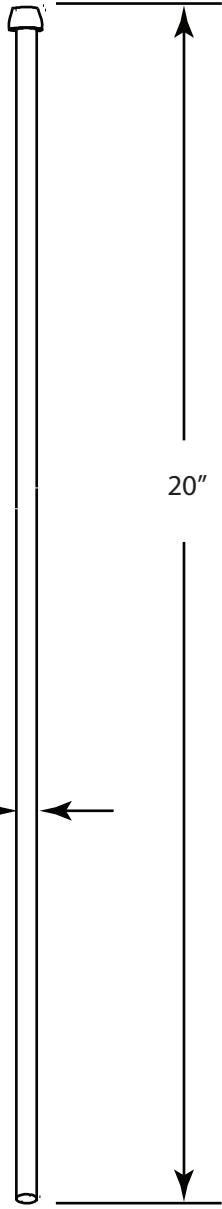

D1938QRL

Faucet Risers 2 ea.

WESTBRASS Fine Decorative Plumbing Since 1935		2429 E. Olympic Blvd. Los Angeles, CA 90021	
TITLE Flat Fully Finished Pedestal Supply Kit			
DWG NO.	D1938QRL	DATE	6-4-2020
Scale	NTS	REV	A
mrohfs		Sheet 1 of 1	