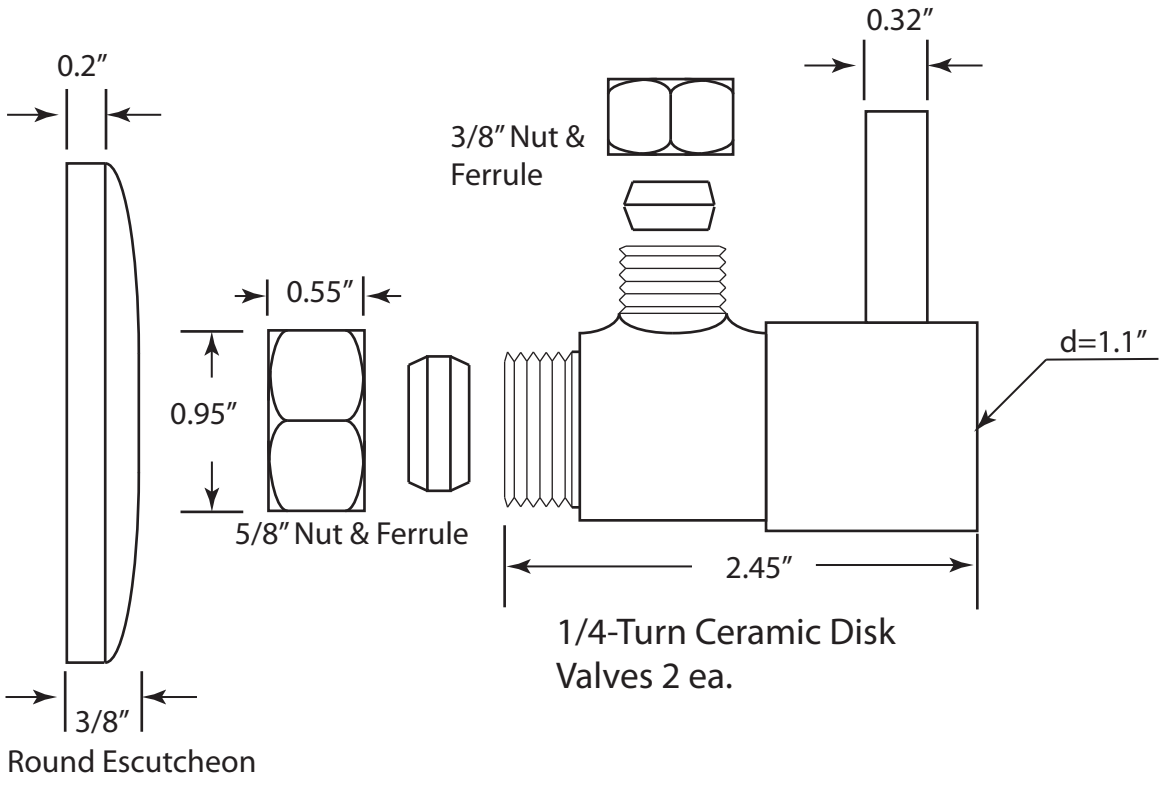

D1938QRL

Faucet Risers 2 ea.

WESTBRASS Fine Decorative Plumbing Since 1935		2429 E. Olympic Blvd. Los Angeles, CA 90021	
TITLE Flat Fully Finished Pedestal Supply Kit			
DWG NO.	D1938QRL	DATE	6-4-2020
Scale	NTS	REV	A
mrohfs		Sheet 1 of 1	