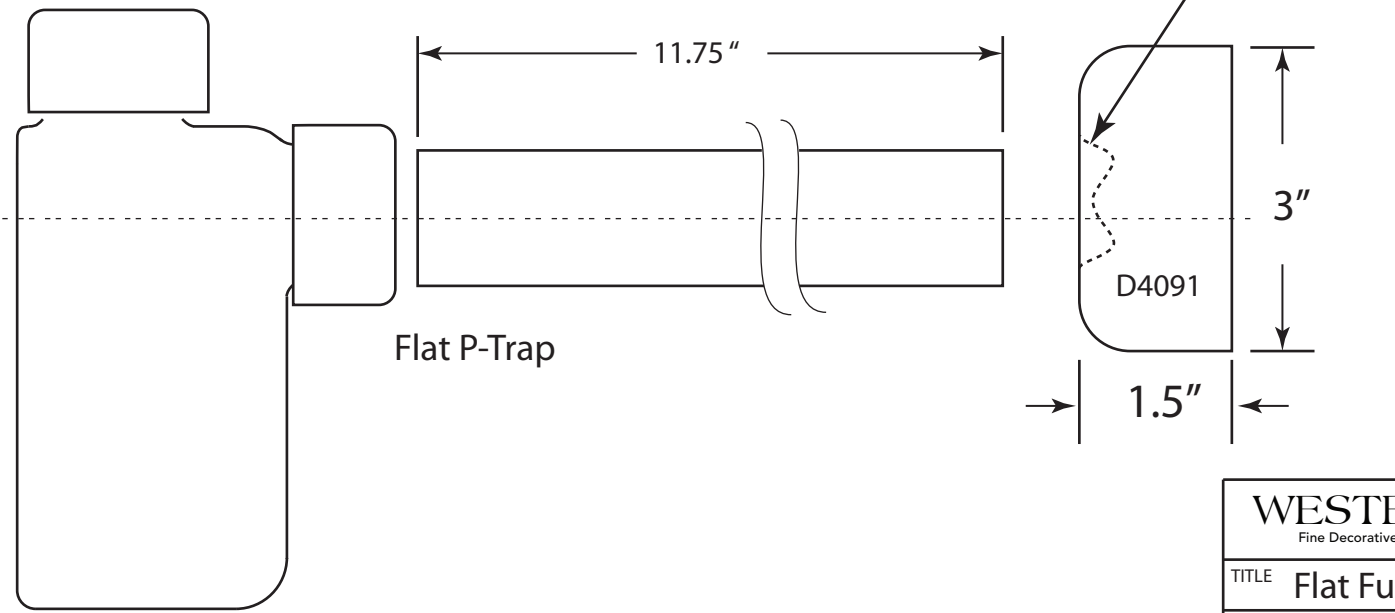

D1938QRL

Faucet Risers 2 ea.

WESTBRASS Fine Decorative Plumbing Since 1935		2429 E. Olympic Blvd. Los Angeles, CA 90021	
TITLE Flat Fully Finished Pedestal Supply Kit			
DWG NO.	D1938QRL	DATE	6-4-2020
Scale	NTS	REV	A
mrohfs		Sheet 1 of 1	