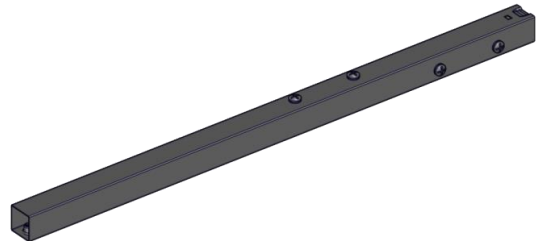

**Package Parts List / Lista de contenido del paquete /
Liste des pièces de l'emballage**

1

2

3

4

x2

5

6

7

8

9

x2

10

x2