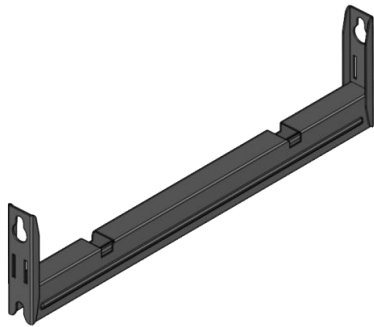

**Package Parts List / Lista de contenido del paquete /
Liste des pièces de l'emballage**

1

2

3

4

x2

5

6

7

8

9

x2

10

x2