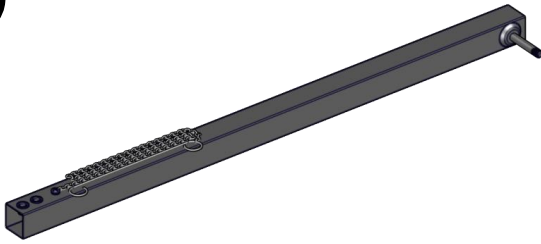

**Package Parts List / Lista de contenido del paquete /
Liste des pièces de l'emballage**

1