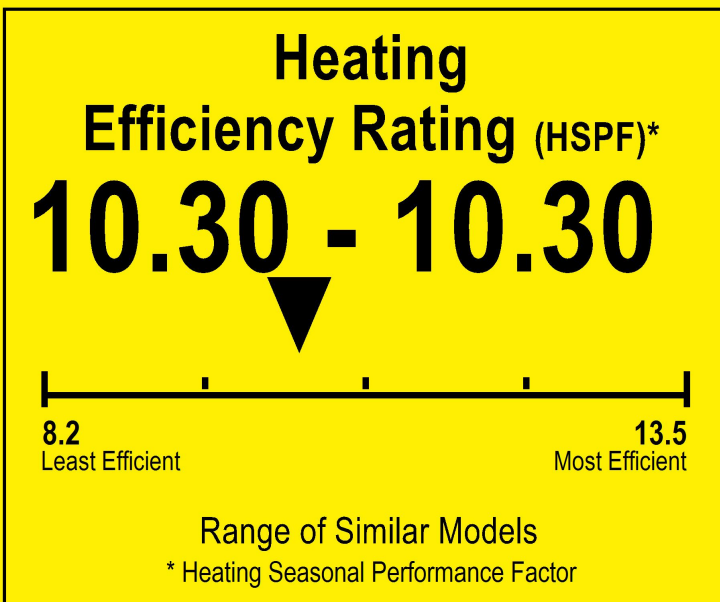

U.S. Government

Federal law prohibits removal of this label before consumer purchase.

ENERGYGUIDE

Heat Pump
Cooling and Heating
Split System

MRCOOL
Model EZPRO-09-HP-C-11516

▼ This system's efficiency ratings depend on the coil your contractor installs with this unit. The heating efficiency rating varies slightly in different geographic regions. Ask your contractor for details.