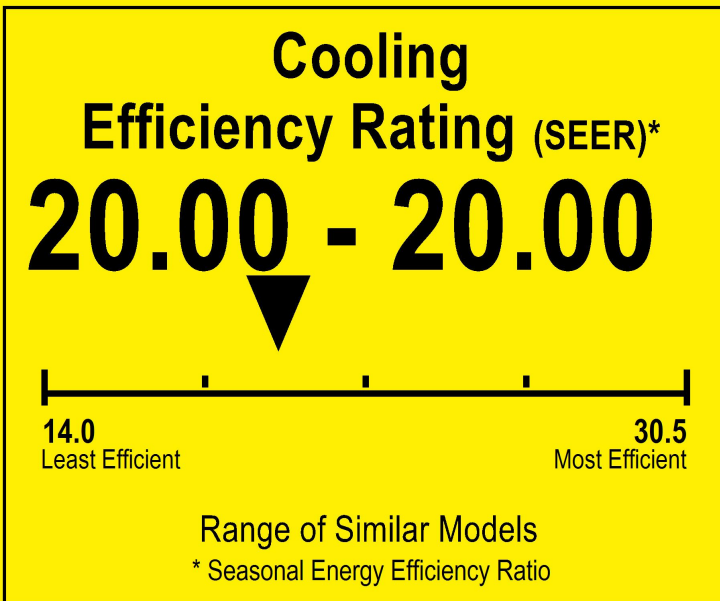

U.S. Government

Federal law prohibits removal of this label before consumer purchase.

ENERGYGUIDE

Heat Pump
Cooling and Heating
Split System

MRCOOL
Model EZPRO-09-HP-C-11516

▼ This system's efficiency ratings depend on the coil your contractor installs with this unit. The heating efficiency rating varies slightly in different geographic regions. Ask your contractor for details.