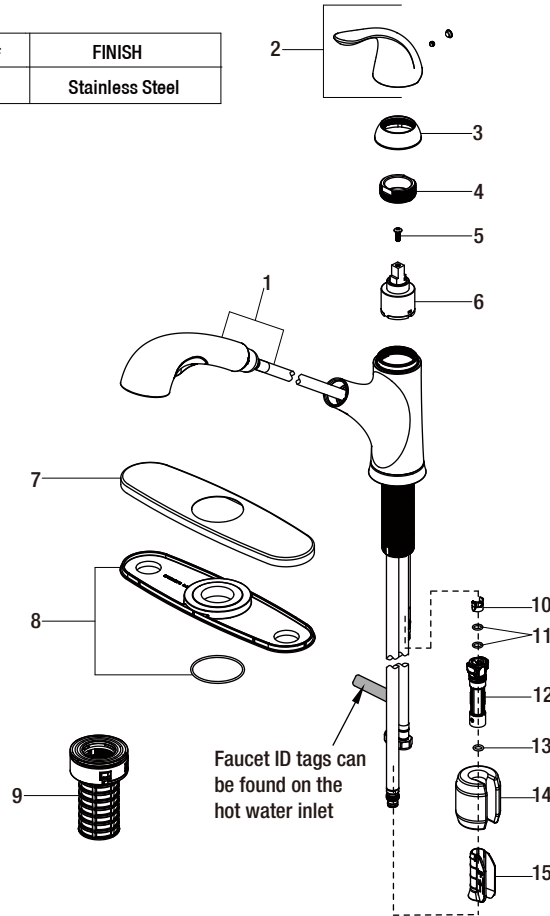

# Replacement Parts List

Market Pull-Out Kitchen Faucet in Stainless Steel

Internet#	MODEL	STORE SKU #	FINISH
321132027	HD67737-0008D2	1008028077	Stainless Steel

Many replacement parts can be purchased online or at your local store. Please use the table below to identify the part SKU number needed, go to [HOMEDEPOT.COM](http://HOMEDEPOT.COM), and check for online and store availability. If you can't find the part you are looking for, please call 1-855-HD-GLACIER.

Part	Description	Part #	Internet SKU #	Store SKU #
1	Sprayhead and Hose	RP3855208D2		
2	Handle	RP1346108D2		
3	Cap	RP8054308D2		
4	Bonnet nut	RP70336	<a href="#">207114029</a>	
5	Screw	RP50015		
6	Cartridge	RP20044	<a href="#">301158214</a>	
7	Escutcheon	RP8054408D2		
8	Gasket	RP80545		

Part	Description	Part #	Internet SKU #	Store SKU #
9	FastMount™	RP56096		
10	Block	RP70421		
11	O-ring	RP60002		
12	Quick connect assembly	RP70697		
13	O-ring	RP60089		
14	Weight	RP70685		
15	Weight clip	RP70590		