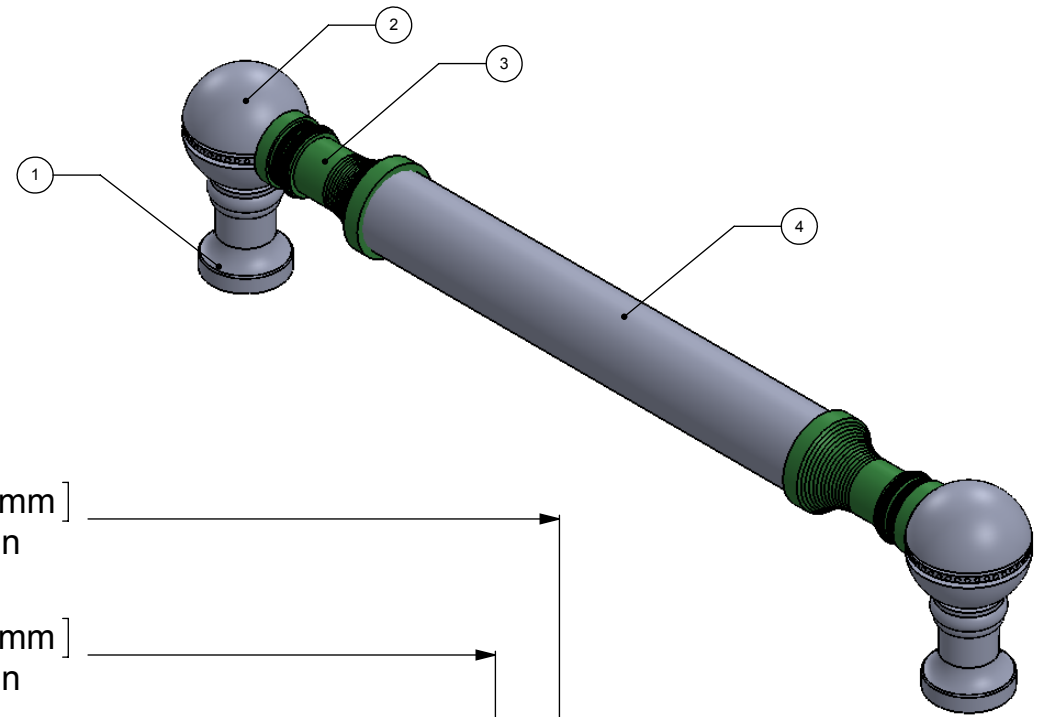

ITEM NO.	PART NUMBER	DESCRIPTION	Default/ QTY.
1	PSTD8-8	NECK	2
2	BLDT2T-1	BALL	2
3	NKSL-1.25	NECK	2
4	TU34-.75	TUBE	1

UNLESS OTHERWISE STATED

.X	±.3mm
.XX	±.15mm
.XXX	±.008mm

COPYRIGHT © Allied Brass 2017

DRAWN	5/18/2017	I.M
CHECKED	5/18/2017	P.D
APPROVED	5/18/2017	R.A

MATERIAL:	BRASS
DESCRIPTION:	8 Inch Beaded Door Pull

FINISH	TBD
QUANTITY	TBD
DRAWING No.	P-3/8
REV	0
SCALE	1:1.5
SHEET: 01	A4