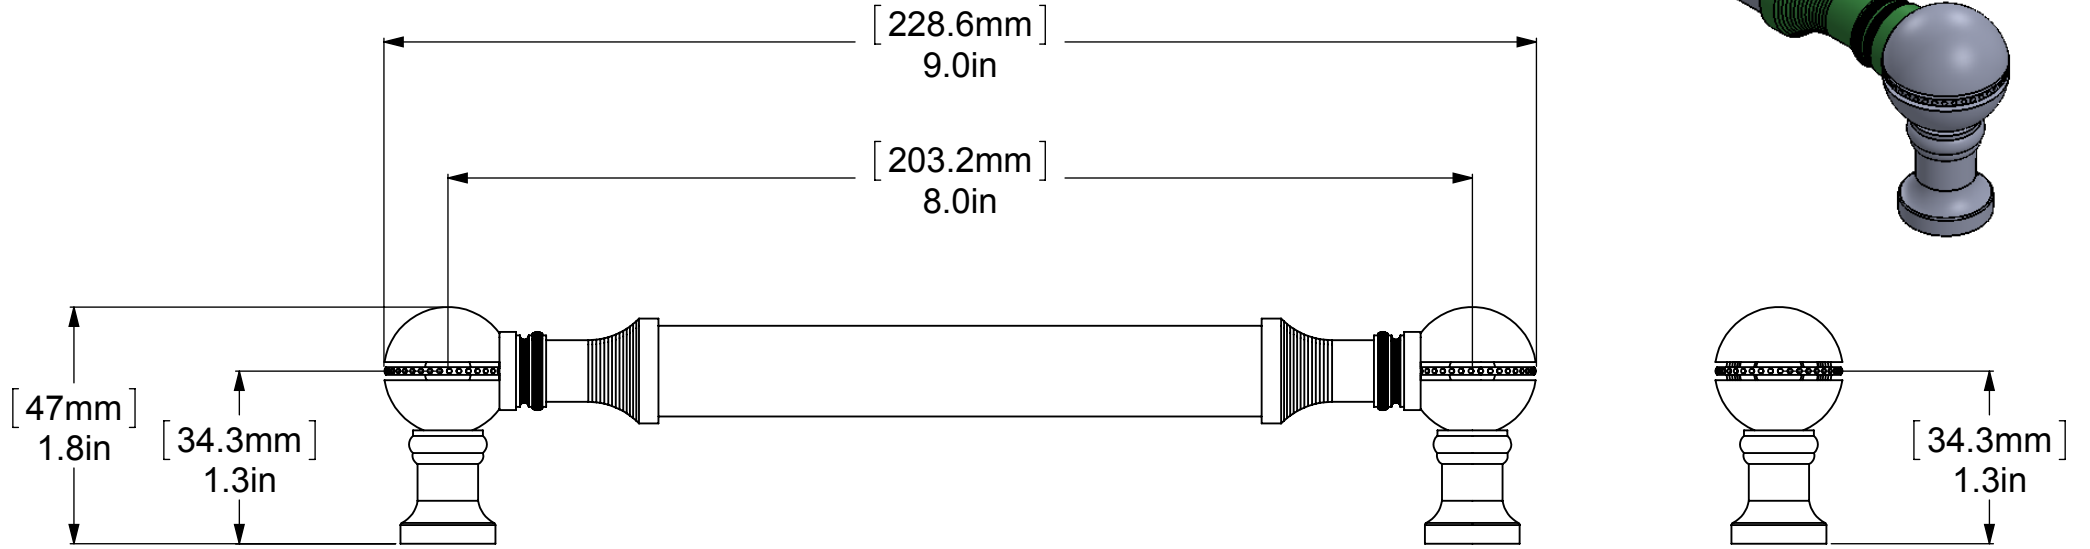

ITEM NO.	PART NUMBER	DESCRIPTION	Default/ QTY.
1	PSTD8-8	NECK	2
2	BLDT2T-1	BALL	2
3	NKSL-1.25	NECK	2
4	TU34-.75	TUBE	1

UNLESS OTHERWISE STATED

.X	±.3mm
.XX	±.15mm
.XXX	±.008mm

COPYRIGHT © Allied Brass 2017

DRAWN	5/18/2017	I.M
CHECKED	5/18/2017	P.D
APPROVED	5/18/2017	R.A

MATERIAL:	BRASS
DESCRIPTION:	8 Inch Beaded Door Pull

FINISH	TBD
QUANTITY	TBD
DRAWING No.	P-3/8
REV	0
SCALE	1:1.5
SHEET: 01	A4