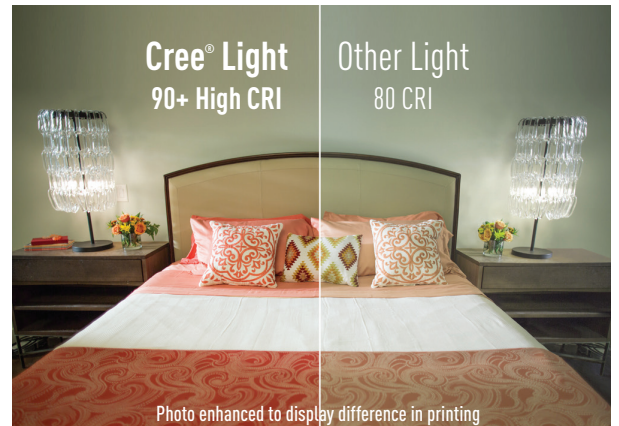

CREE

LED

25/40/60w

B11 CANDELABRA

SUGGESTED USE:

EXPERIENCE EXCEPTIONAL

90+ RICH, VIBRANT & NATURAL COLORS
CRI

13.7 LONGER LIFE 15,000 hour rated life
YEARS

 DIMMABLE Visit creebulb.com/dimmers for compatible dimmers

 10 YEAR 100% SATISFACTION GUARANTEE

 GOOD FOR ENCLOSED 25W and 40W Replacements

BETTER LIGHT IS WORTH IT

Beautiful high CRI light delivers **exceptional color quality**— making the colors in your home appear vibrant, rich & natural.

Photo enhanced to display difference in printing

CREE® CANDELABRA LED LIGHT BULBS

	25 Watt Soft White/Daylight Replacement	40-Watt Soft White/Daylight Replacement	60-Watt Soft White/Daylight Replacement
Color Temperature	2700K/5000K	2700K/5000K	2700K/5000K
Lumens	220	350	515
Energy Used (Watts)	2.6W	4W	5.3W
Rated Life (Hours)	15,000	15,000	15,000
Color Rendering Index	90+	90+	90+
Good For Enclosed	Yes	Yes	No