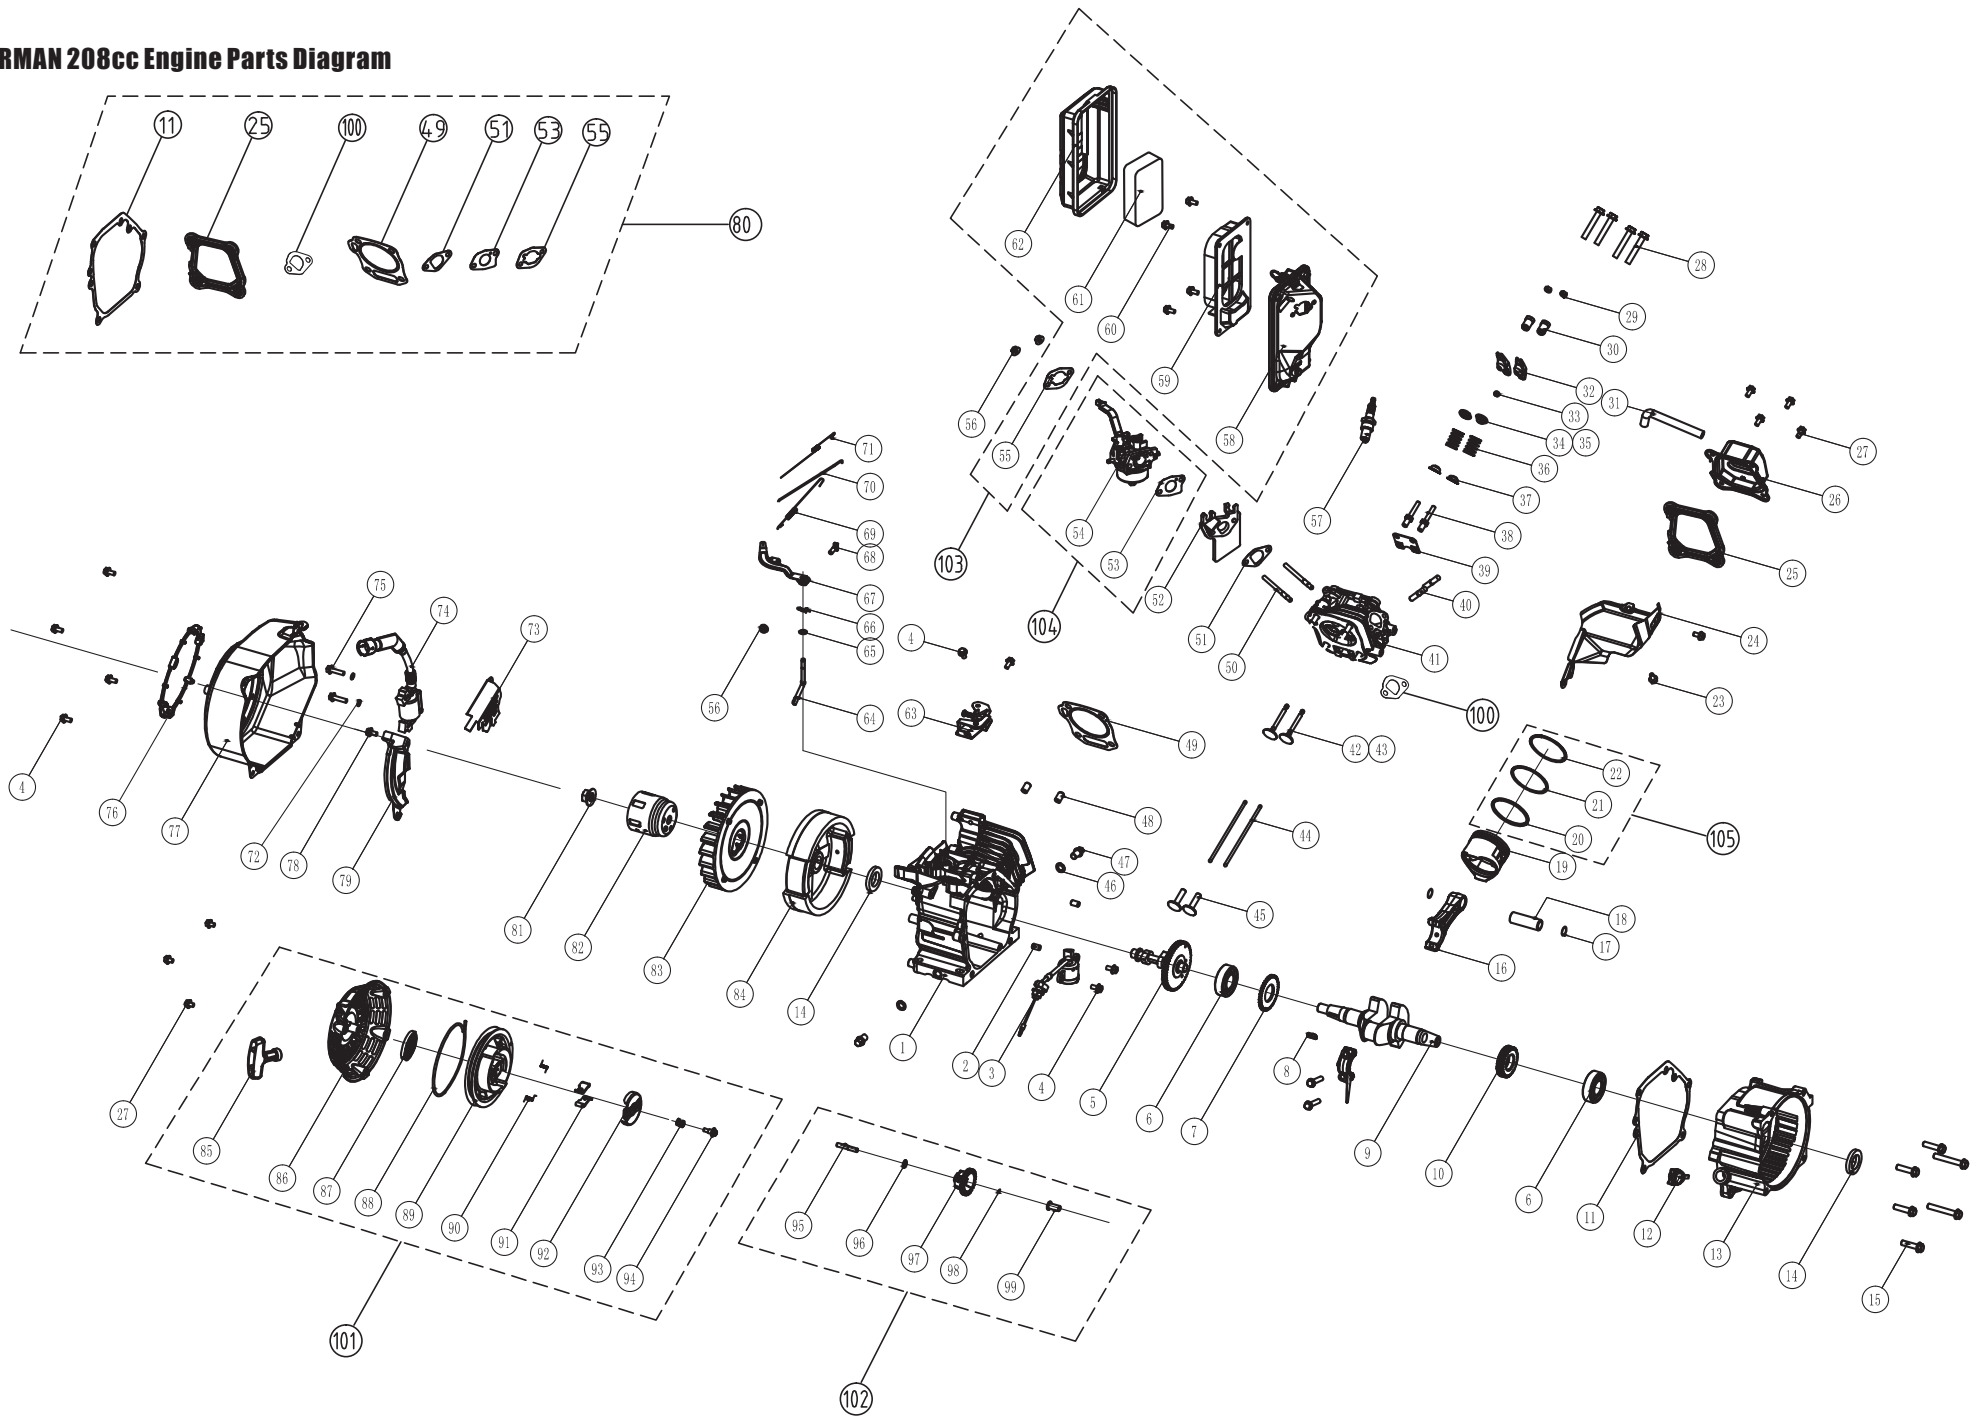

FIRMAN 208cc Engine Parts Diagram

P03601 Parts List

NO.	Part Number	Description	Qty.	NO.	Part Number	Description	Qty.
1	336713500	FIRMAN 208cc Engine	1	52	336713551	Fuel Valve	1
2	336713501	Rubber Cap 2	1	53	336713552	Guard, Muff.	1
3	336713502	Rubber Cap1	1	54	336713553	Frame	1
4	336713503	Rotor Assy	1	55	336713558	Nut M8	8
5	336713504	Stator Assy	1	56	336713562	Isolator A	2
6	336713505	Stator Cover	1	57	336713563	Isolator B	2
7	336713506	Generator End Cover	1	58	336713564	Grommet	1
8	336713507	Flange Bolt M5×12	3	59	336713565	Screw M5×14	2
9	336713508	Flange Bolt M8×252	1	60	336713566	Control Box	1
10	336713509	Lock Washer Ø8	3	61	336713567	Nut M3	2
11	336713510	Flat Washer Ø8	1	62	336713568	Nut M4	8
12	336713511	Flange Bolt M6×179	4	63	336713569	Screw&washer Assy M4×8	5
13	336713512	Lock Washer Ø6	4	64	336713570	Multi Meter	1
14	336713513	Flat Washer Ø6	4	65	336713571	Control Panel	1
15	336713514	Ground Wire	1	66	336713572	Engine Switch	1
16	336713515	Flange Bolt M6×12	11	67	336713573	Outlet Cover L5-30R	1
17	336713516	Star Washer Ø6	1	68	336713574	Outlet Cover TT-30R	1
18	336713517	Nut M6	1	69	336713575	Outlet Cover 5-20R	1
19	336713518	AVR	1	70	336713576	Fig. Bolt M5×16	1
20	336713519	Flange Bolt M5×16	2	71	336713577	Nut M5	1
21	336713520	Bolt &washer Assemblies	2	72	336713578	Nut M5	1
22	336713521	Generator End Cover Cap	1	73	336713579	Flat Washer (5)	2
23	336713522	Ground Wire	1	74	336713580	Star Washer (5)	1
24	336713523	Terminal Block	1	75	336713581	Grommet	1
25	336713524	Bolt &washer Assemblies	1	76	336713582	Sleeve	1
26	336713525	Carbon Brush Holder	1	77	336713583	Receptacle L5-30R	1
27	336713526	Carbon Brush Assembly	1	78	336713584	Receptacle TT-30R	1
28	336713527	Air Cleaner Bracket	1	79	336713585	Circuit Breaker Amp 20A	1
29	336713528	Flange Bolt M6×8	1	80	336713586	Circuit Breaker Amp 30A	1
30	336713529	Muffler Fixed Plate A (small)	1	81	336713587	Grommet	1
31	336713530	Muffler Fixed Plate B (big)	1	82	336713588	Receptacle 5-20R Duplex	1
32	336713531	Flange Bolt M8×20	3	83	336713589	Screw&washer Assy M5×38	1
33	336713532	Muffler Gasket	1	84	336413500	Control Panel Assy.	1
34	336713533	Flat Washer Ø8	2	85	336413502	Rotor And Stator Set	1
35	336713534	Nut M8	2	86	336413503	Spark Arrestor Kit	1
36	336713535	Muffler Assembly	1				
37	336713536	Arrester, Spark	1				
38	336713537	Holder, Spark Arrester	1				
39	336713538	Screw&washer Assy M5×14	2				
40	336713539	Formed Vapor Hose	1				
41	336713540	Clamp Ø8×6	3				
42	336713541	Fuel Tank Assy.	1				
43	336713542	Grommet, Fuel Tank	4				
44	336713543	Washer Tank Buffer	4				
45	336713544	Flange Bolt M6×20	4				
46	336713545	Fuel Gauge Assy.	1				
47	336713546	Screw M5×10	2				
48	336713547	Fuel Gauge Display	1				
49	336713548	Fuel Filter, Wire Mesh	1				
50	336713549	Fuel Cap	1				
51	336713550	Hose, Fuel	1