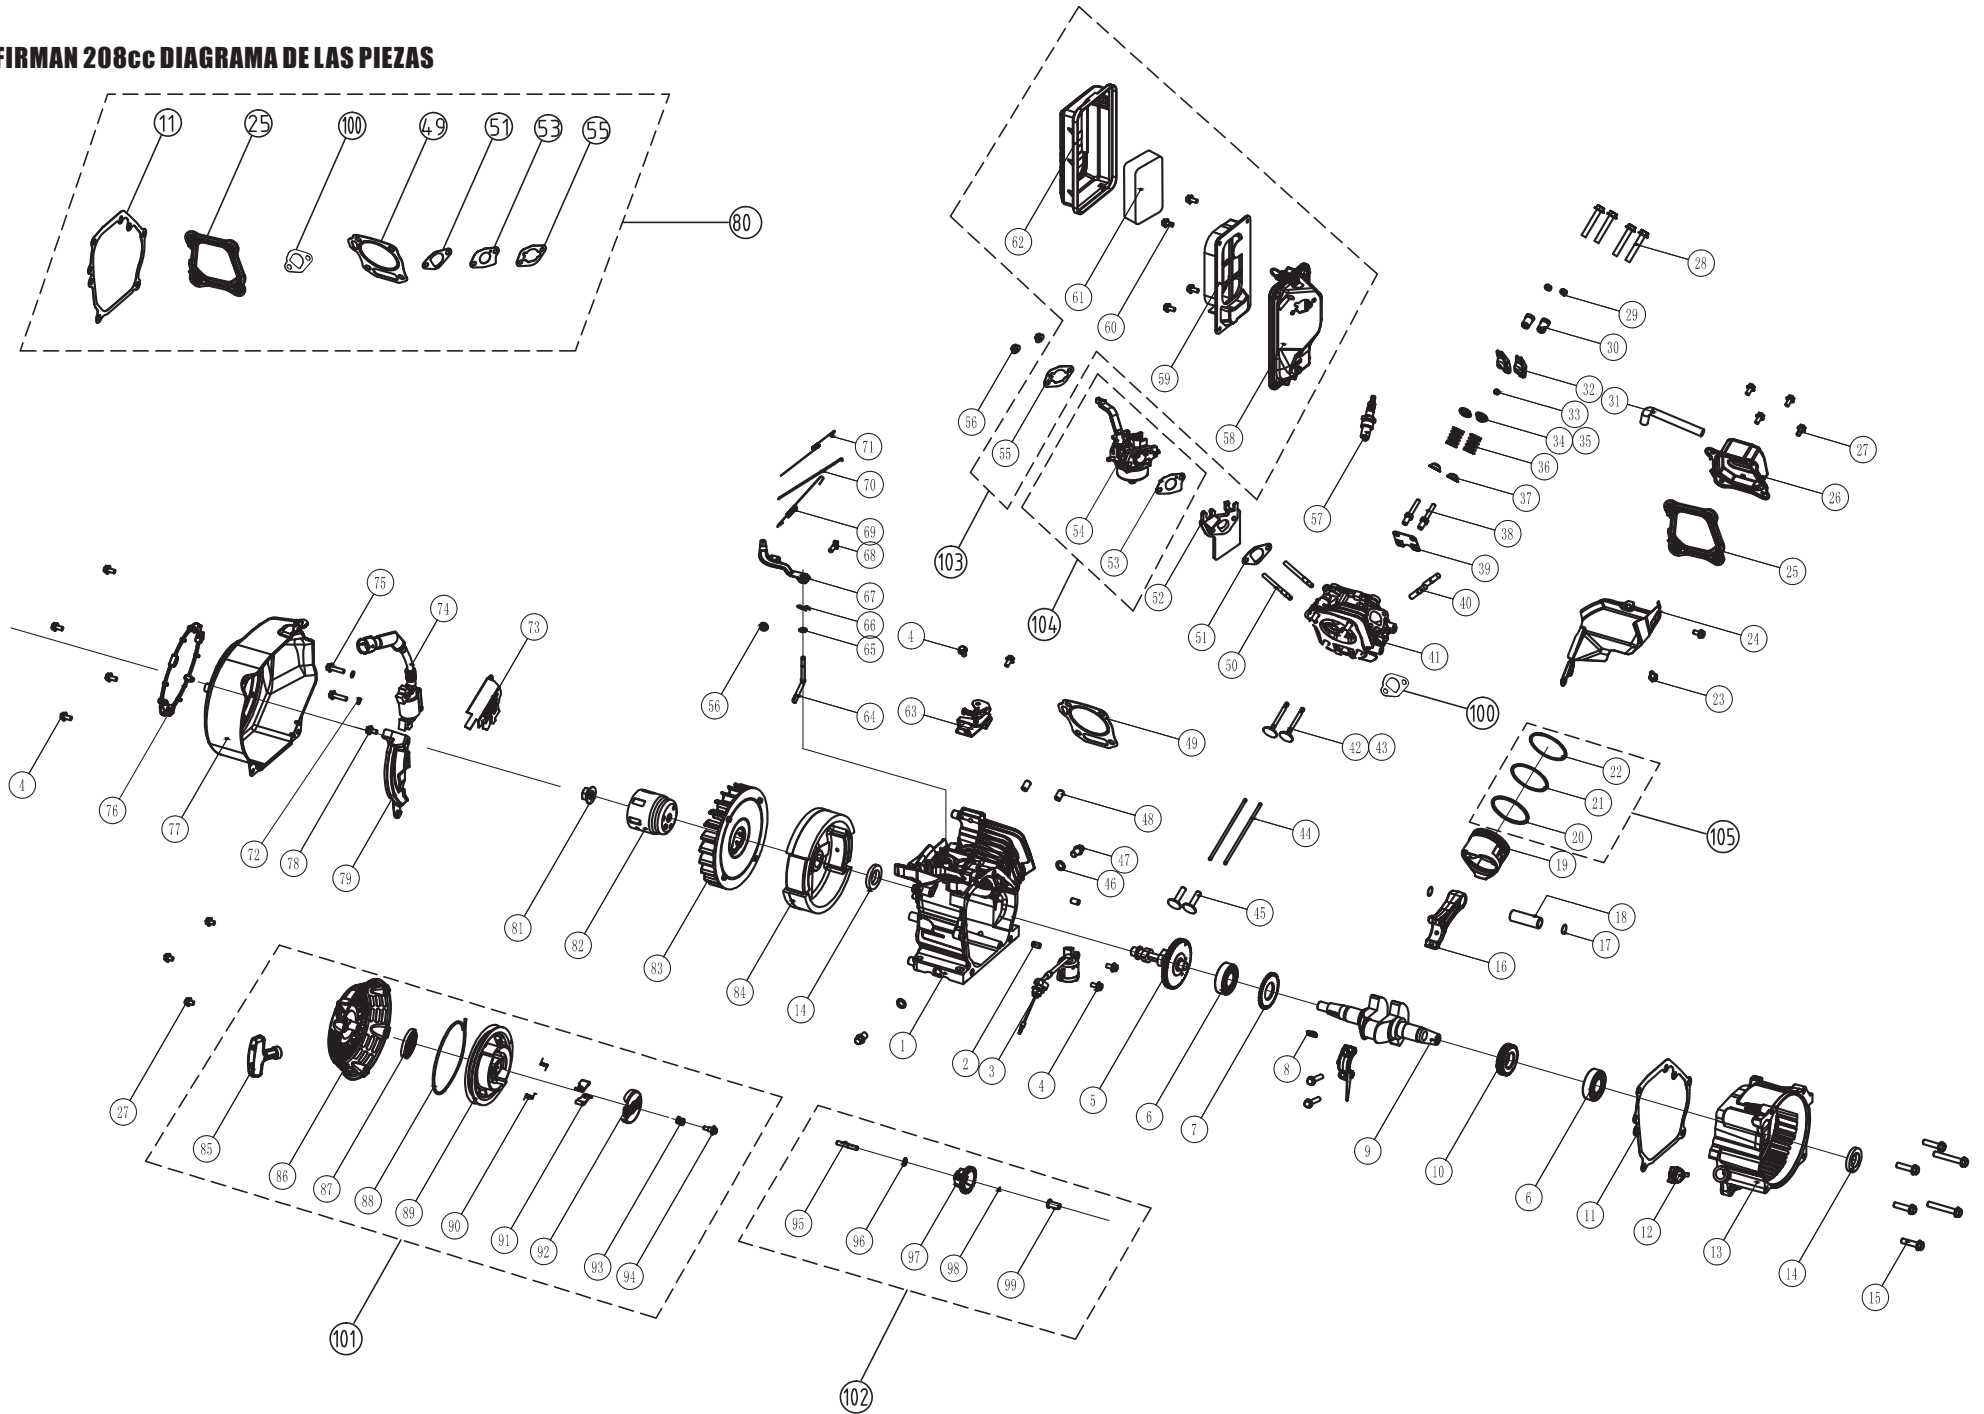

FIRMAN 208cc DIAGRAMA DE LAS PIEZAS