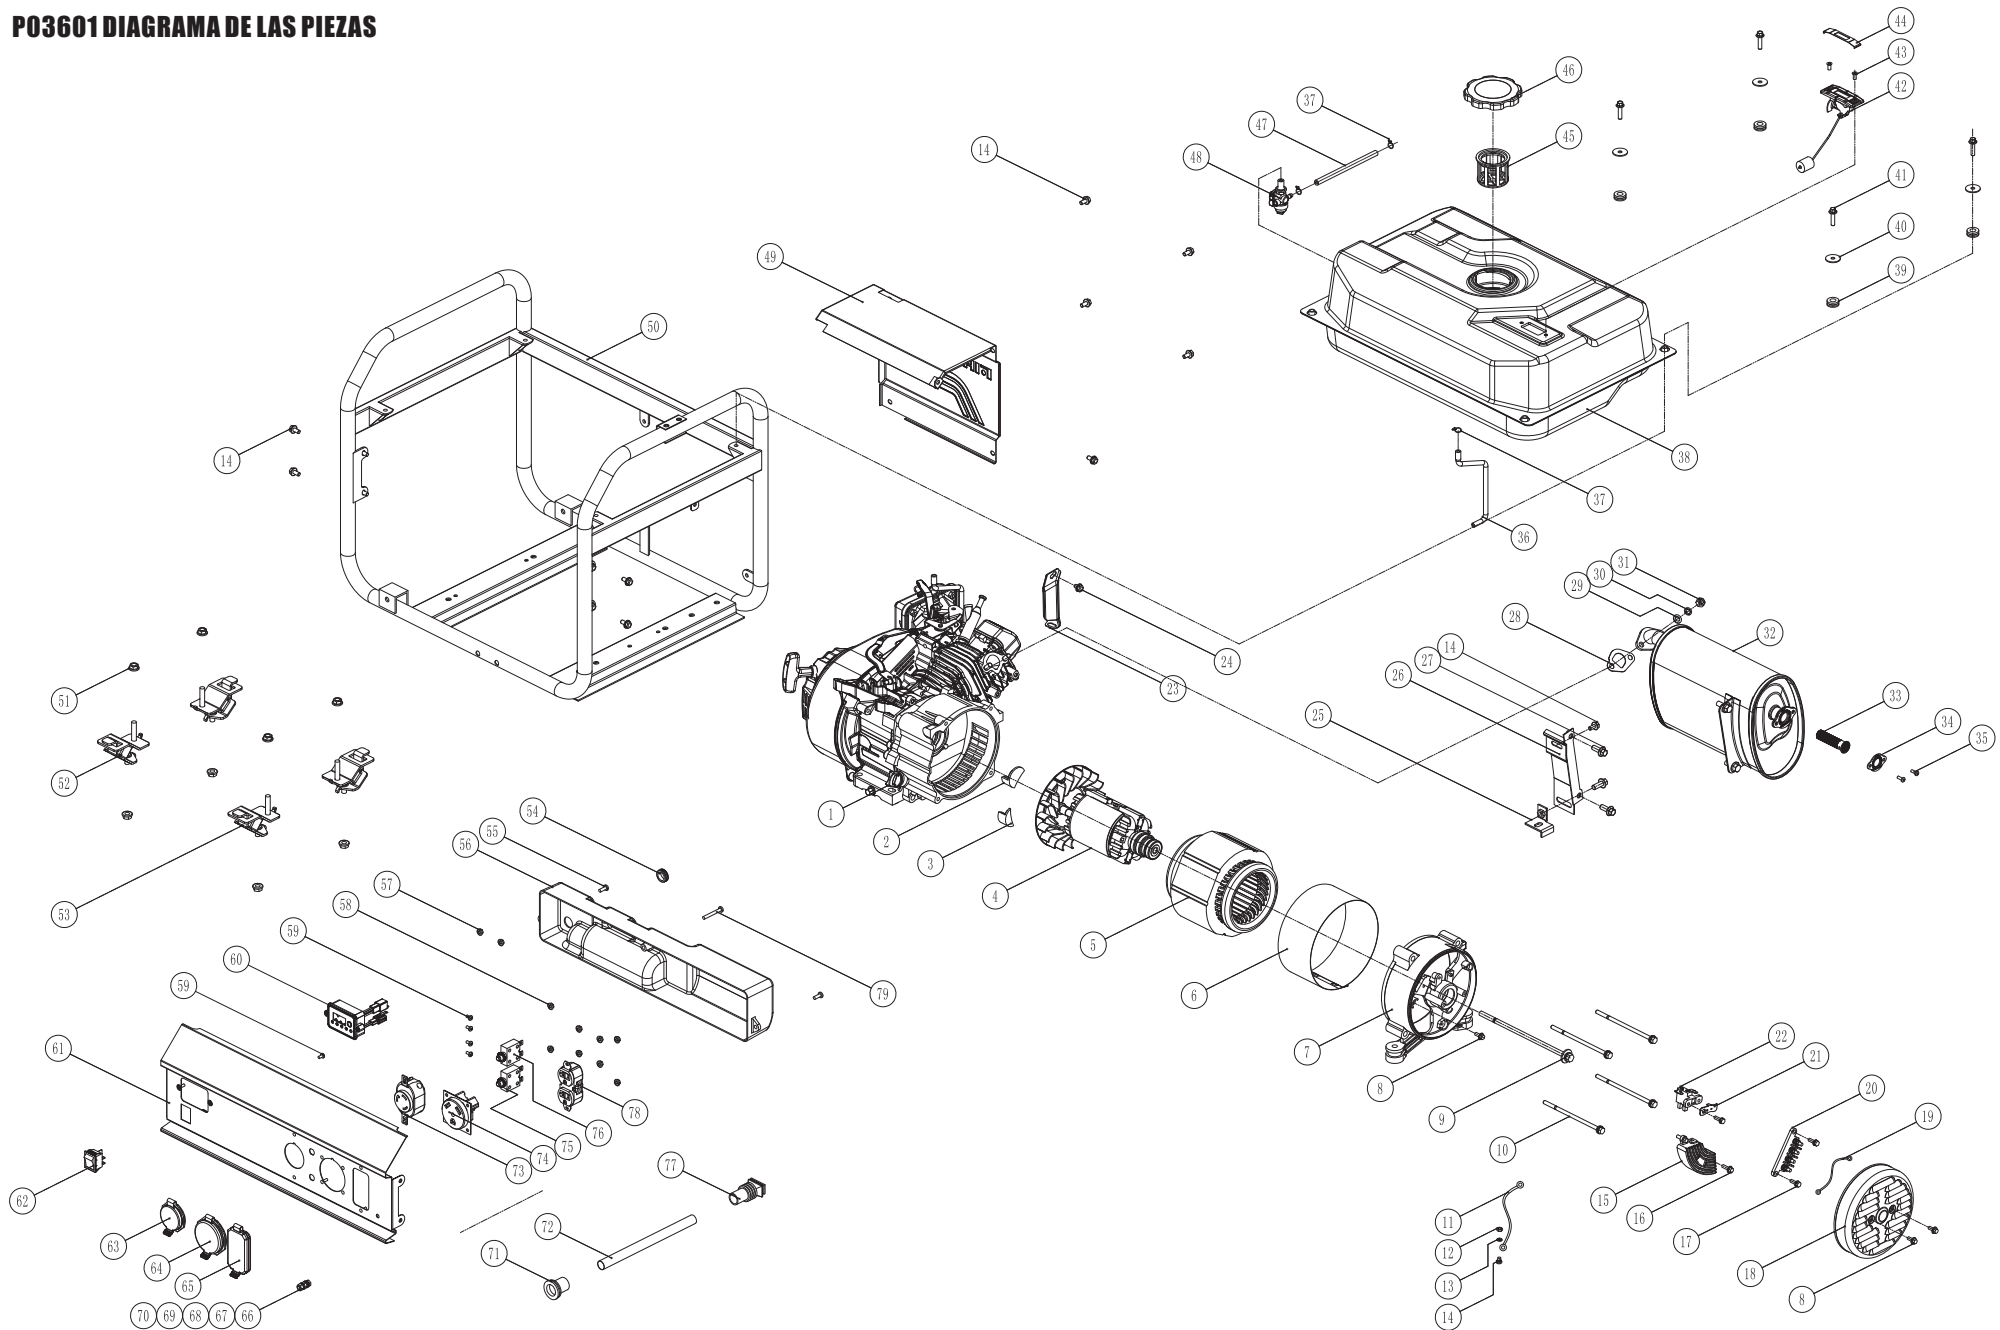

FIRMAN 208cc Engine Parts List

NO.	Part Number	Description	Qty.
1	336723500	Crankcase Subassembly.	1
2	336723501	Locating Pins	2
3	336723502	Sensor, Engine Oil	1
4	336723503	Flg. Bolt M6×12	8
5	336723504	Camshaft Assy.	1
6	336723505	Bearing	2
7	336723506	Gear, Crankshaft	1
8	336723507	Woodruff Key	1
9	336723508	Crankshaft	1
10	336723509	Gear, Drive	1
11	336723510	Gasket, Crankcase	1
12	336723511	Oil Dipstick Assy	1
13	336723512	Cover, Crankcase	1
14	336723513	Seal, Oil	2
15	336723514	Flg. Bolt M8×32	6
16	336723515	Rod, Connecting	1
17	336723516	Clip, Piston Pin	2
18	336723517	Pin, Piston	1
19	336723518	Piston	1
20	336723519	Ring Set, Oil	1
21	336723520	Ring, The Second	1
22	336723521	Ring, The First	1
23	336723522	Flg. Bolt M6×8	3
24	336723523	Air Guide Lower	1
25	336723524	Gasket, Cylinder Head Cover	1
26	336723525	Cover Subassembly, Cylinder Head	1
27	336723526	Flg. Bolt M6×15	7
28	336723527	Flg. Bolt M8×55	4
29	336723528	Nut, Valve Lock	2
30	336723529	Nut Valve Adjusting	2
31	336723530	Breather Tube	1
32	336723531	Rocker, Valve	2
33	336723532	Rotator, Valve	1
34	336723533	Retainer, Intake Valve	1
35	336723534	Retainer, Exhaust Valve	1
36	336723535	Spring, Valve	2
37	336723536	Oil Seal, Valve	2
38	336723537	Bolt, Valve Adjusting	2
39	336723538	Plate Subassembly, Lifter Stopper	1
40	336723539	Exhaust Valves Stud Bolt	2
41	336723540	Head Subassembly, Cylinder	1
42	336723541	Valve, Intake	1
43	336723542	Valve, Exhaust	1
44	336723543	Push Rod	2
45	336723544	Tappet, Valve	2
46	336723545	Washer, Drain Bolt	2
47	336723546	Bolt, Drain Plug	2
48	336723547	Locating Pins	2
49	336723548	Gasket, Cylinder Head	1
50	336723549	Stud, Intake	2
51	336723550	Gasket, Inlet	1
52	336723551	Plate, Carburetor Insulator	1
53	336723552	Gasket, Carburetor	1

NO.	Part Number	Description	Qty.
54	336723553	Carburetor	1
55	336723554	Gasket, Air Cleaner	1
56	336723555	Nut M6	3
57	336723556	Spark Plug	1
58	336723557	Elbow, Air Cleaner	1
59	336723558	Clapboard	1
60	336723559	Mounting Bolt, Air Cleaner	4
61	336723560	Element, Air Cleaner	1
62	336723561	Cover, Air Cleaner	1
63	336723562	Control Assembly	1
64	336723563	Shaft, Governor Arm	1
65	336723564	Rocker Shim	1
66	336723565	Pin, Shaft	1
67	336723566	Arm, Governor	1
68	336723567	Bolt, Governor Arm	1
69	336723568	Spring, Governor Arm	1
70	336723569	Rod, Governor	1
71	336723570	Spring, Throttle Return	1
72	336723571	Retainer, Diode	1
73	336723572	Wind Deflectors	1
74	336723573	Ignition Coil	1
75	336723574	Flg. Bolt M6×25	2
76	336723575	Protect Circle	1
77	336723576	Fan Cover Comp	1
78	336723577	Flg. Bolt M6×20	1
79	336723578	Air Guide, Right Side	1
80	336423505	Gasket Set	1
81	336723580	Locknut	1
82	336723581	Pulley, starter	1
83	336723582	Cooling Fan	1
84	336723583	Flywheel Comp	1
85	336723584	Grip, starter	1
86	336723585	Case Comp., recoil Starter	1
87	336723586	Spring, starter Return	1
88	336723587	Cord	1
89	336723588	Pulley, recoil Starter	1
90	336723589	Spring, patchet	2
91	336723590	Patchet, starter	2
92	336723591	Pawl Guide	1
93	336723592	Clip Sprg., pawl Guide	1
94	336723593	Screw, pawl Guide	1
95	336723594	Gov., gear Shaft	1
96	336723595	Inner Washer, gear	1
97	336723596	Gear, Governor	1
98	336723597	Clip, Governor Gear	1
99	336723598	Bushing, Governor Gear	1
100	336713532	Auspuffdichtung	1
101	336423500	Recoil Starter Set	1
102	336423501	Governing Gear Set	1
103	336423502	Air Cleaner Set	1
104	336423503	Carburetor Set	1
105	336423504	Piston Rings Set	1

DIAGRAMA DE LAS PIEZAS Y LISTA DE PIEZAS

P03601 DIAGRAMA DE LAS PIEZAS