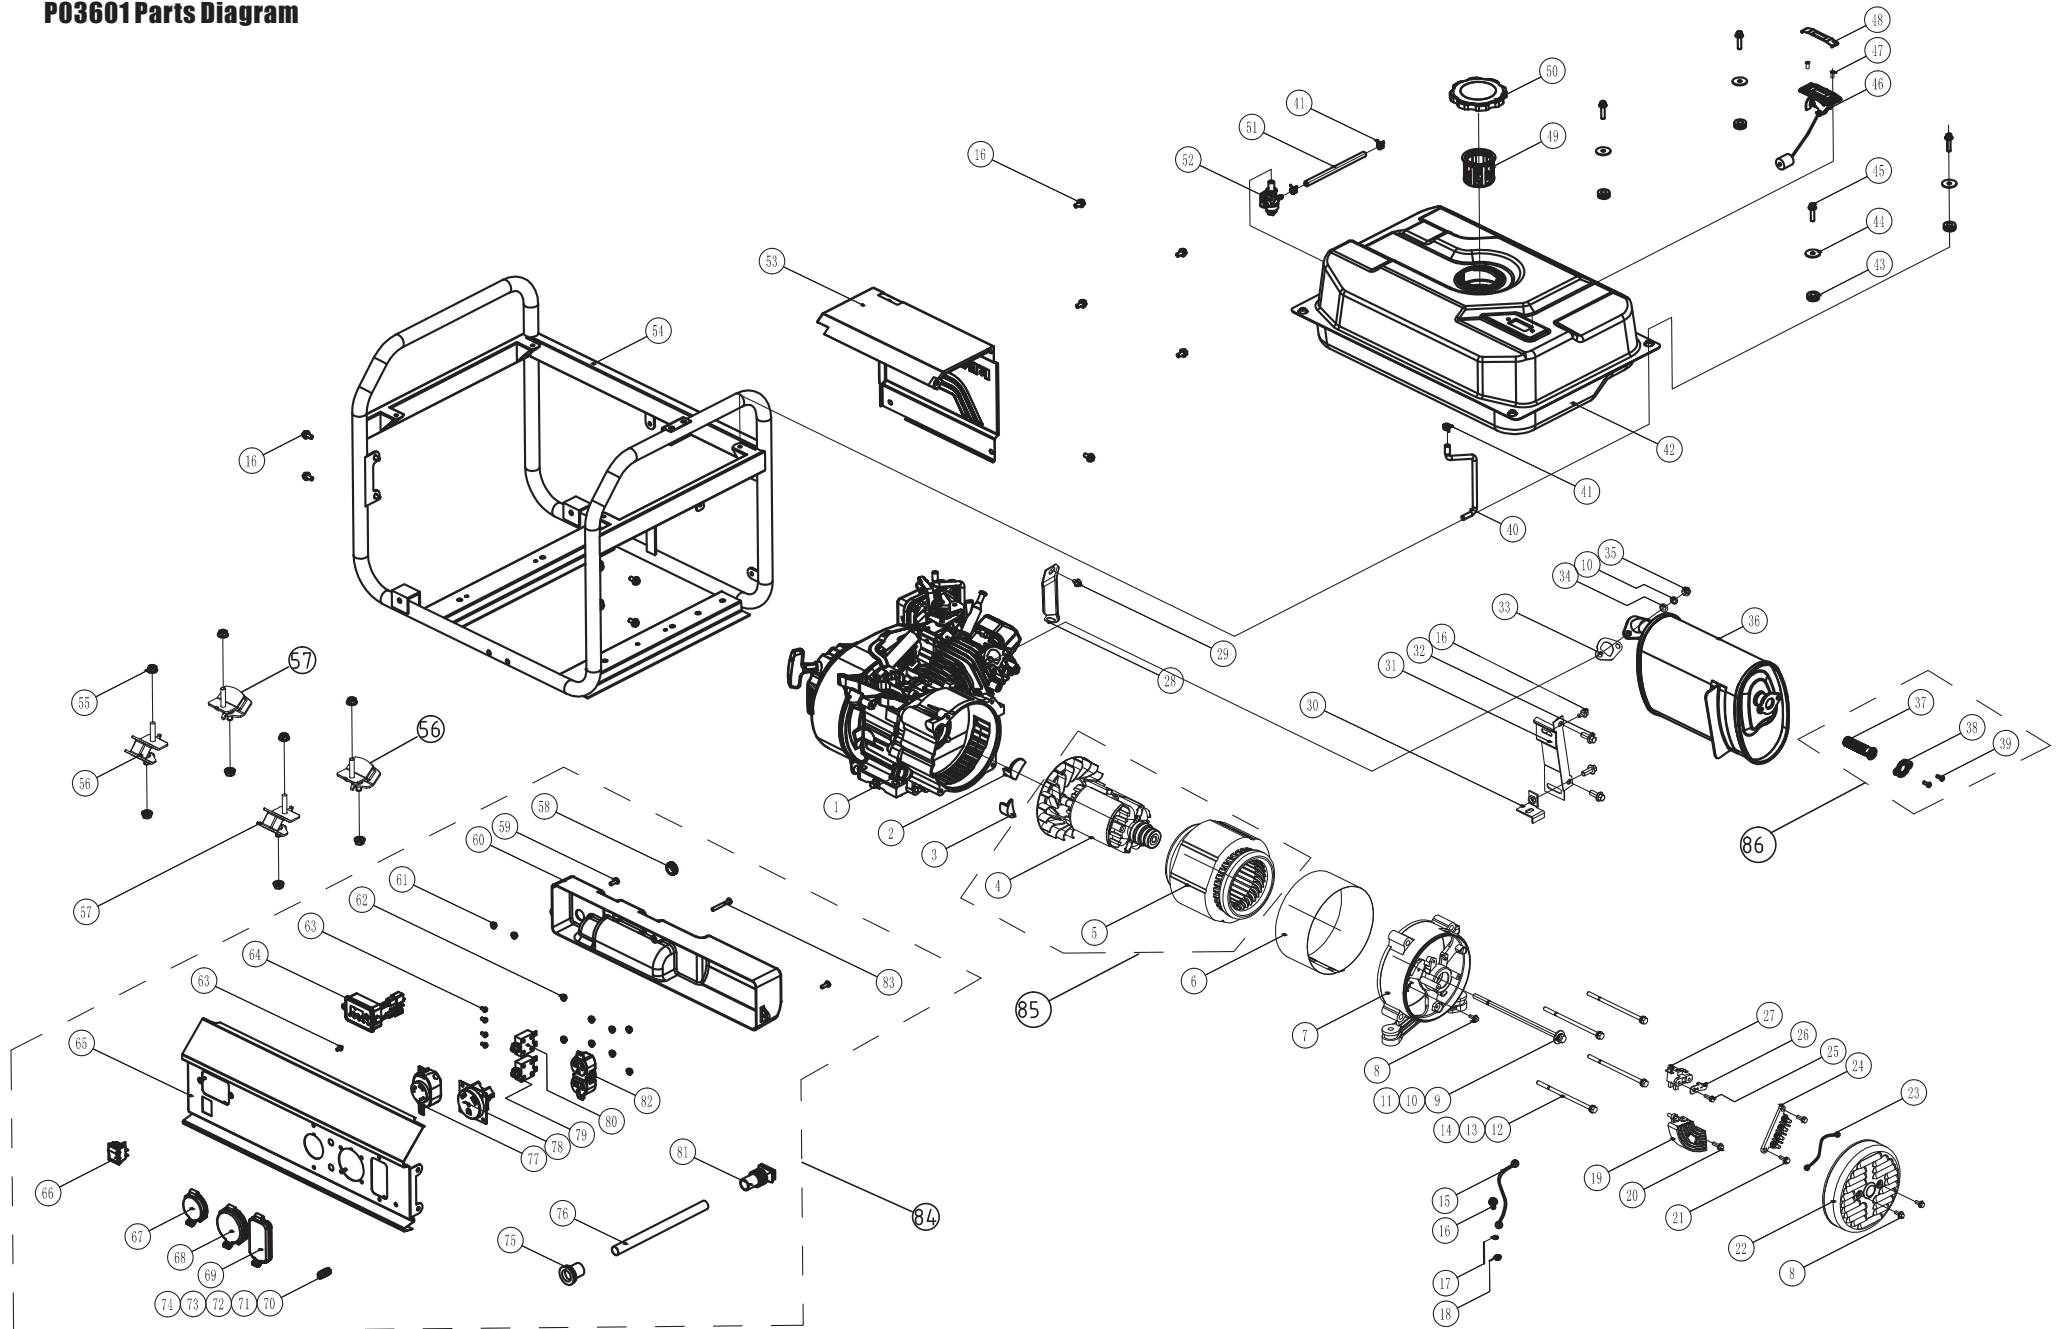

PARTS DIAGRAM AND PARTS LIST

P03601 Parts Diagram