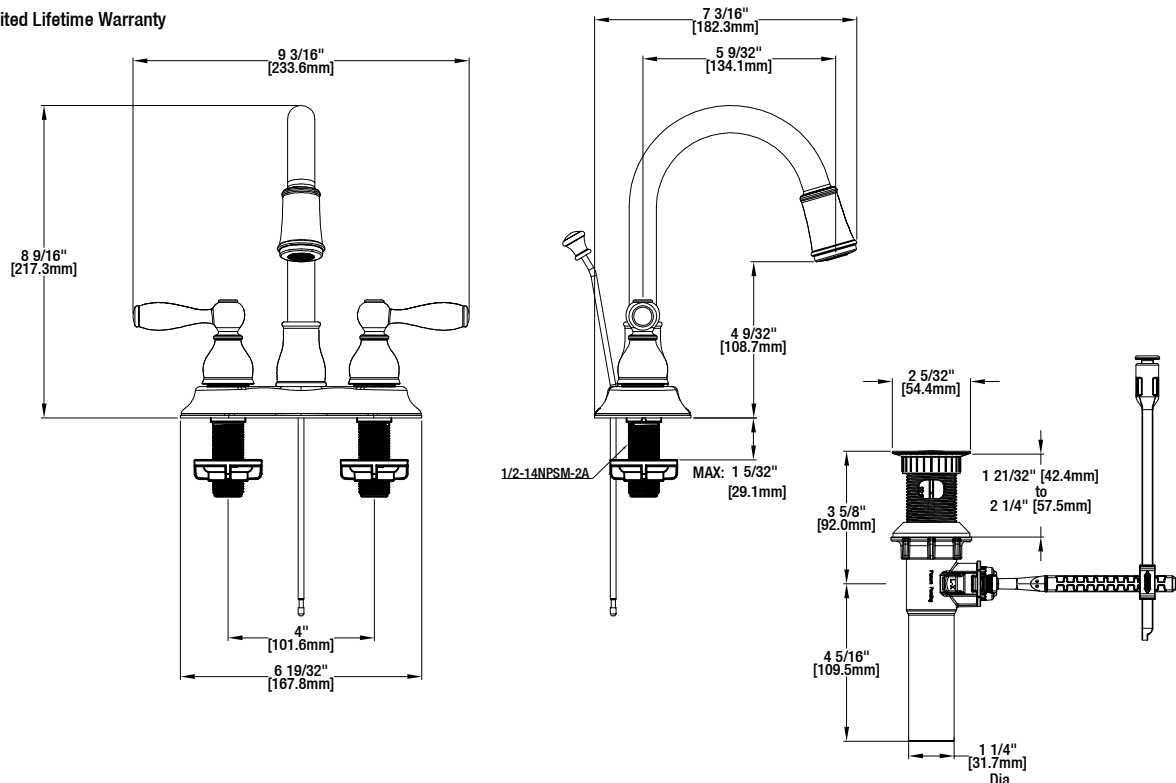

Mandouri 4 in. Centerset 2-Handle LED Bathroom Faucet

MODEL	SKU #	FINISH
HD67513W-6504	1001376006	Brushed Nickel
HD67513W-6B27H2	304368024	Bronze
HD67513W-6501	1001700852	Chrome

FEATURES

- Requires 3-Hole Sink with 4" On-Center
- 1/2" IPS Connections
- Max Flow Rate: 1.2 gpm (4.5 L/min) at 60 psi
- Max Countertop Thickness: 1 5/32"
- Spout Reach: 5 9/32"
- Spout Height: 8 9/16"
- 1/4 Turn ceramic for Lifetime Drip-free Operation
- With ClickInstall™ Drain Assembly
- With Zinc Lever Handle
- LED Spray Head

INSTALLATION DIMENSIONS

Glacier Bay reserves the right to make changes in specifications and materials and to change and discontinue models, both without notice or obligation. Dimensions are for reference only.