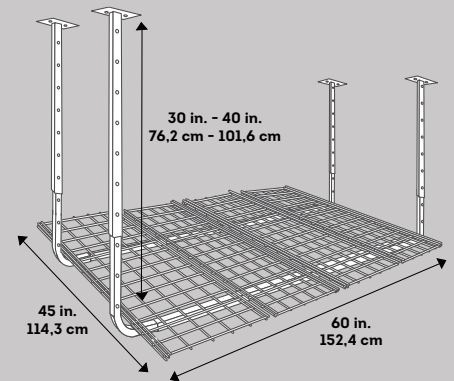

HyLoft®

STORAGE SOLUTIONS

60 in. x 45 in. Adjustable Height Ceiling Storage Unit

The 60" x 45" Ceiling Storage Unit is great for the garage, basement, attic, closet, office or any other room that needs extra storage. Ideal for storing holiday decorations, luggage, coolers, sporting goods and other large, bulky items. Height adjustable from 31" to 41". All of the space-saving HyLoft® accessories can be used with this item. Made of durable steel with an attractive, scratch resistant powder coat finish in white. Holds up to 300 lbs. evenly distributed.

Product Information & Details

- Holds up to 300 lbs. when evenly distributed
- The unit is height adjustable from 31" to 41" and fits almost any joist spacing
- Product design includes adjustability for easy installation on both flat and vaulted ceilings
- Ideal for storing holiday decorations, luggage, coolers, sporting goods and other large, bulky items

Item	Description	Finish	Individual Carton Dimensions			Unit Pack Qty	Unit Weight (lbs.)	Pallet Dimensions			Pallet Qty	Pallet Weight (lbs.)	UPC	Retail Packaging Language
			L	W	D			L	W	D				
50175-10	Ceiling Storage Unit - 60" x 45"	White	16.34	47.24	3.65	1	49.3	42.13	34.06	48.23	20	1,007	817743005502	English/Spanish
50176-10	Ceiling Storage Unit - 60" x 45"	White	16.34	47.24	3.65	1	49.3	42.13	34.06	48.23	20	1,007	029274370978	English/French