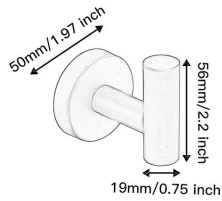

Bath Accessories

MODEL	STORE SKU#	FINISH
A-91020		Matte Black
		Brushed Nickel
		Brushed Gold
		Black Gold

INSTALLATION DIMENSIONS