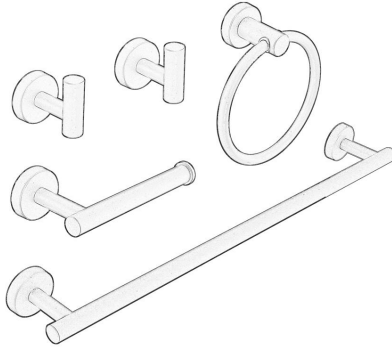

Bath Accessories

MODEL	STORE SKU#	FINISH
A-91020		Matte Black
		Brushed Nickel
		Brushed Gold
		Black Gold

INSTALLATION DIMENSIONS