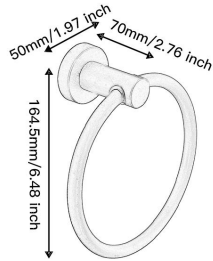

Bath Accessories

MODEL	STORE SKU#	FINISH
A-91020		Matte Black
		Brushed Nickel
		Brushed Gold
		Black Gold

INSTALLATION DIMENSIONS