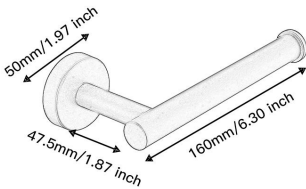

Bath Accessories

MODEL	STORE SKU#	FINISH
A-91020		Matte Black
		Brushed Nickel
		Brushed Gold
		Black Gold

INSTALLATION DIMENSIONS