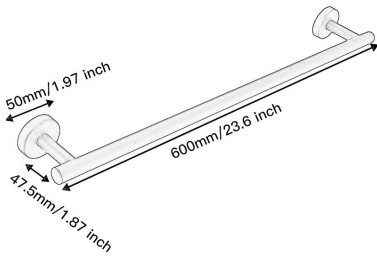

Bath Accessories

MODEL	STORE SKU#	FINISH
A-91020		Matte Black
		Brushed Nickel
		Brushed Gold
		Black Gold

INSTALLATION DIMENSIONS