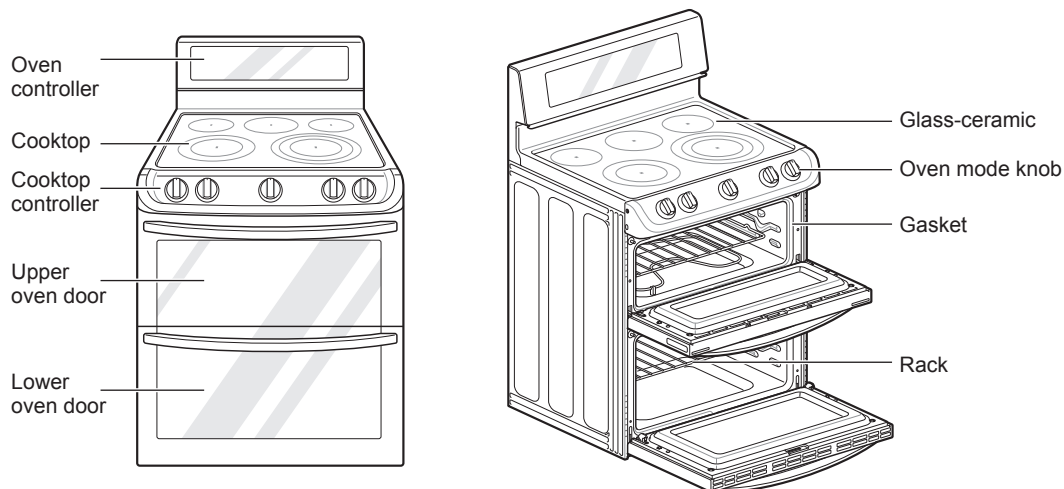

PRODUCT OVERVIEW

Parts

Accessories

Included Accessories

Standard rack
- LDE4415 (2ea)
- LDE4413 / LDE4411 (3ea)

Gliding rack (1ea)
(LDE4415 Model only)

Cooktop cleaner (1ea)

Cooktop cleaning pad (1ea)