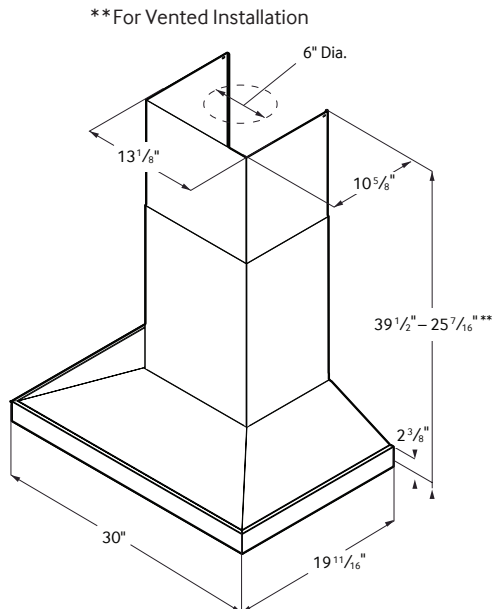

WiFi MONITORING

- Control the connected hood vent and LED lights remotely from your smartphone.²
- ²Only when synced with select Samsung cooktops.

NK30K7000WS

30" Range Hood

Venting Methods

Dimensions and Clearance

Warranty

One (1) Year All Parts and Labor

Product Dimensions & Weight (WxHxD)

Outside (Max) Hood Dimensions:
22 8/9" x 15 1/2" x 19 2/10"

Weight: 44.1 lbs.

Shipping Dimensions & Weight (WxHxD)

Dimensions:
34 1/4" x 26 1/2" x 18 1/16"