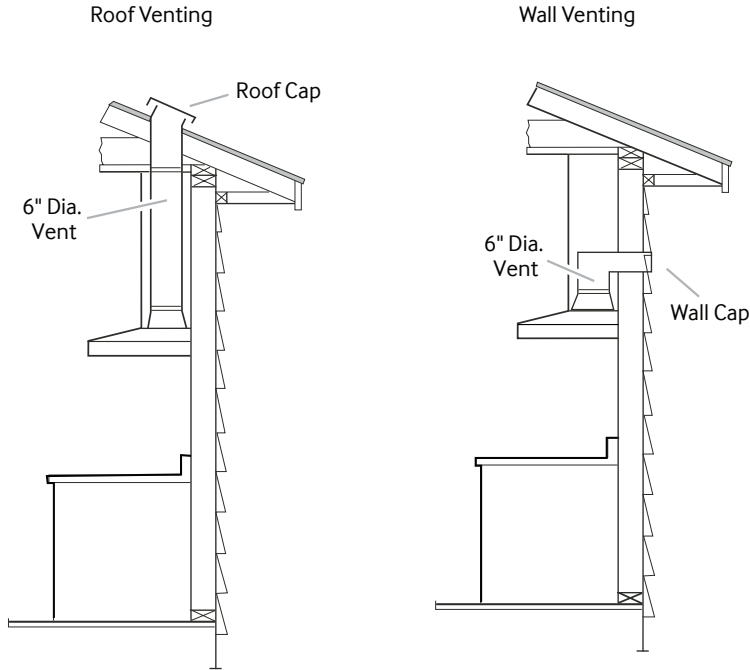

WiFi MONITORING

- Control the connected hood vent and LED lights remotely from your smartphone.²
- ²Only when synced with select Samsung cooktops.

NK30K7000WS

30" Range Hood

Venting Methods

Dimensions and Clearance